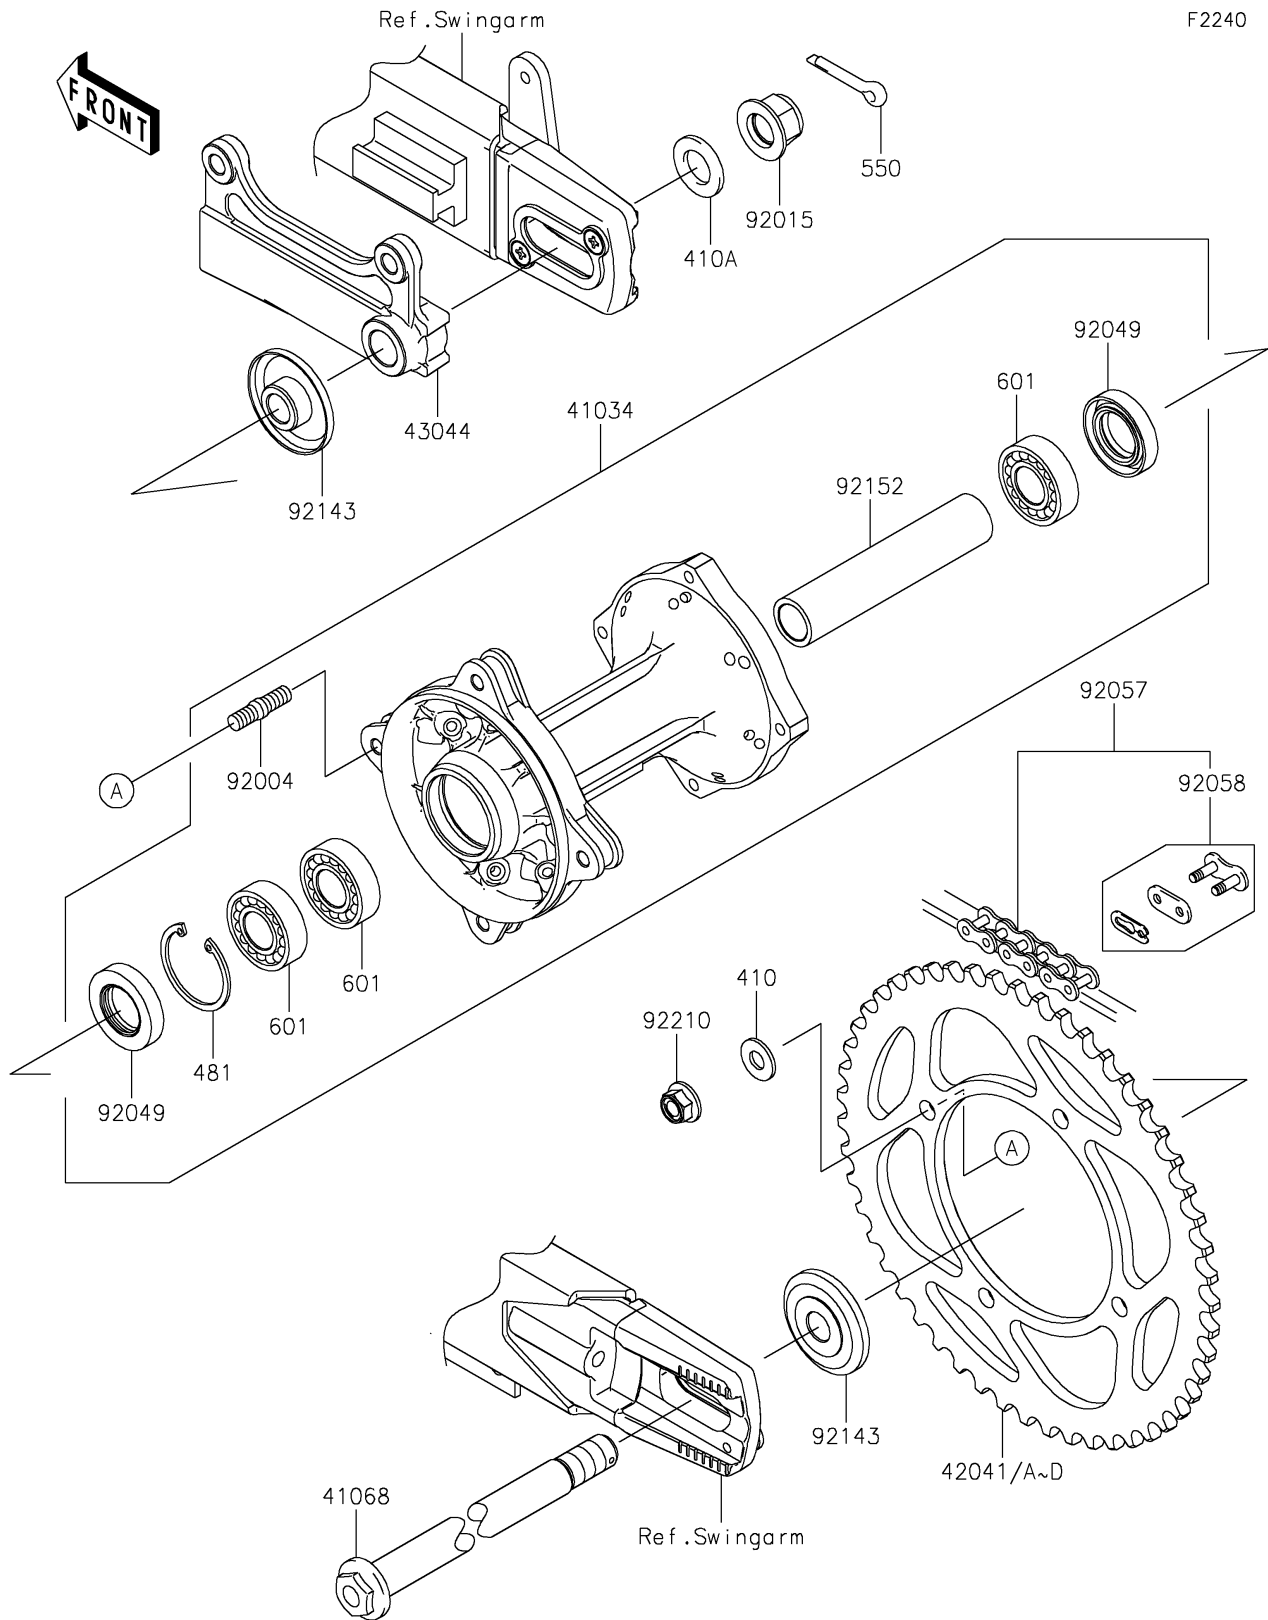

2026 KX™ 85

PARTS DIAGRAM

Rear Hub

2026 KX™ 85

PARTS LIST

Rear Hub

Kawasaki

Let the Good Times Roll®

ITEM NAME

PART NUMBER

QUANTITY
