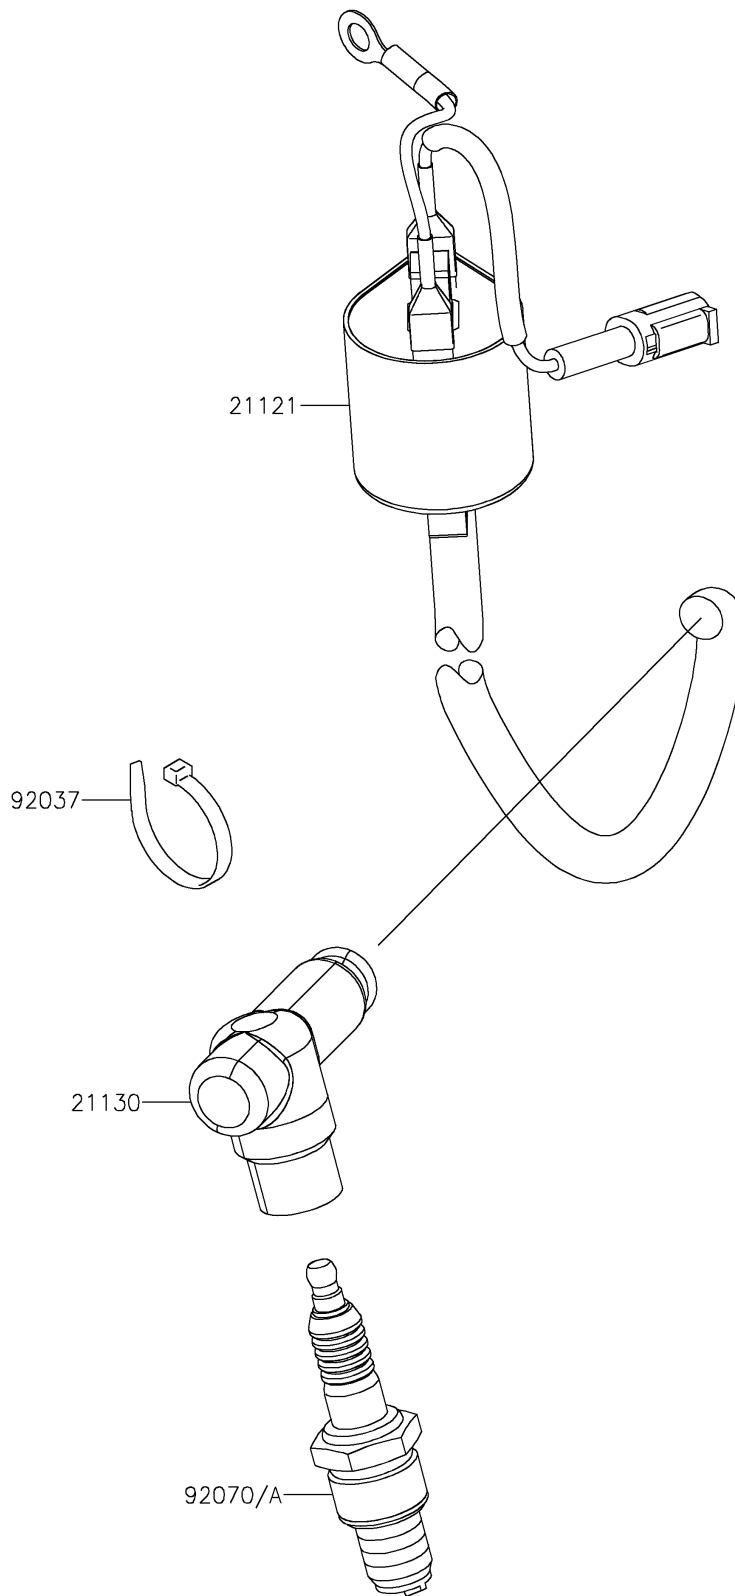

2026 KX™ 85

PARTS DIAGRAM

Ignition System

Kawasaki

Let the Good Times Roll®

E1830

2026 KX™ 85

PARTS LIST

Ignition System

ITEM NAME	PART NUMBER	QUANTITY
COIL-IGNITION (Ref # 21121)	21121-0762	1
CAP-SPARK PLUG (Ref # 21130)	21130-1077	1
CLAMP (Ref # 92037)	92037-1173	1
PLUG-SPARK,BR9EVX(NGK),SOLID (Ref # 92070)	92070-1228	1
PLUG-SPARK,R6252K-105NGK,SOLID (Ref # 92070A)	92070-1241	1