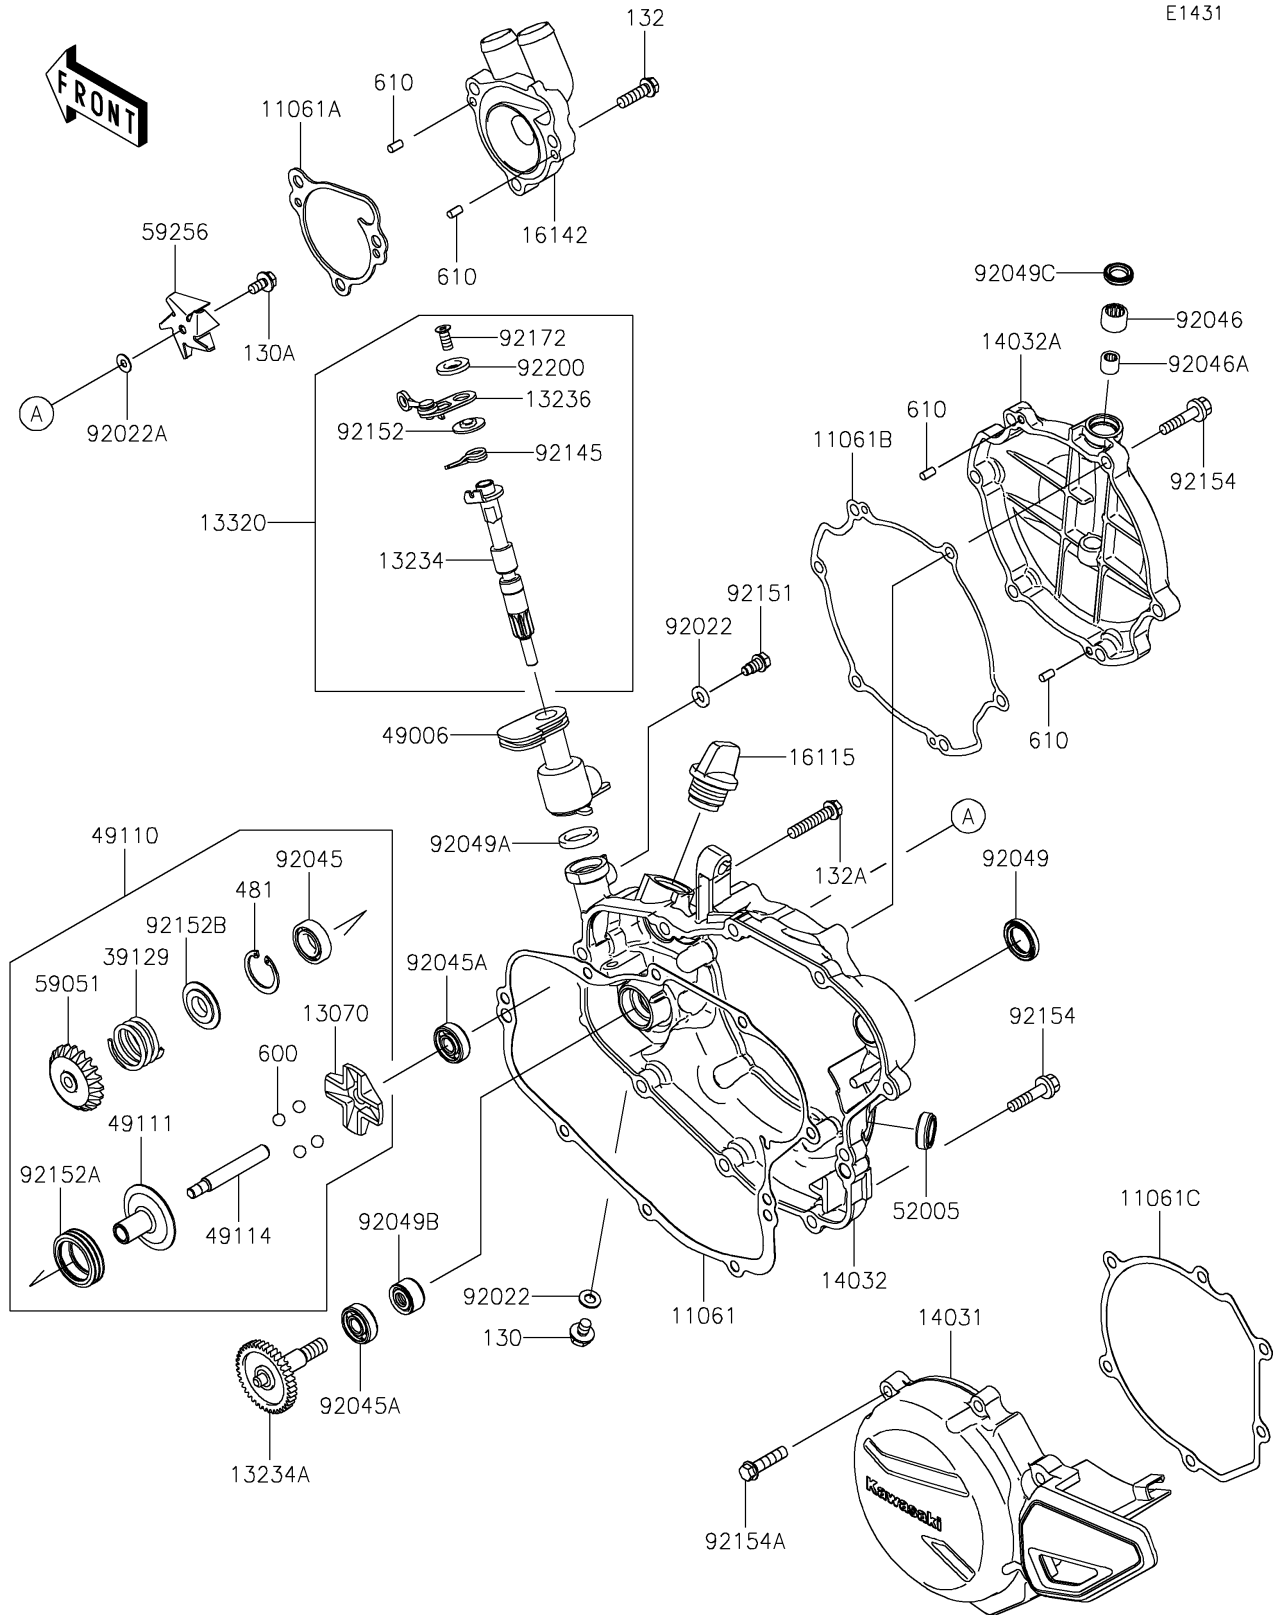

# 2026 KX™ 85

## PARTS DIAGRAM

### Engine Cover(s)

E1431

## PARTS LIST

Engine Cover(s)

**Kawasaki**

Let the Good Times Roll®

**ITEM NAME**

**PART NUMBER**

**QUANTITY**

---