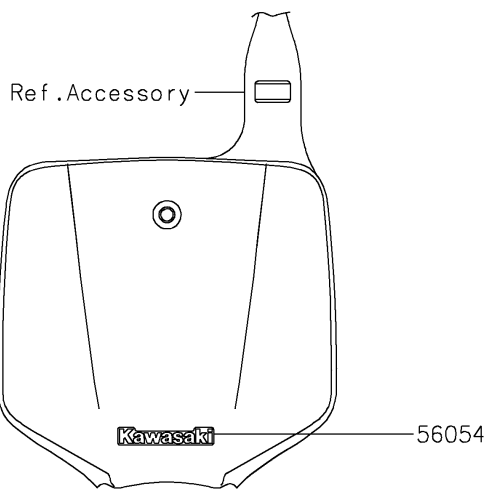

2026 KX™ 65

PARTS DIAGRAM

Decals(CTFNN)

F2861

2026 KX™ 65

PARTS LIST

Decals(CTFNN)

ITEM NAME	PART NUMBER	QUANTITY
MARK,KAWASAKI (Ref # 56054)	56054-4208	1
PATTERN,SHROUD,LH (Ref # 56077)	56077-4092	1
PATTERN,SHROUD,RH (Ref # 56077A)	56077-4093	1