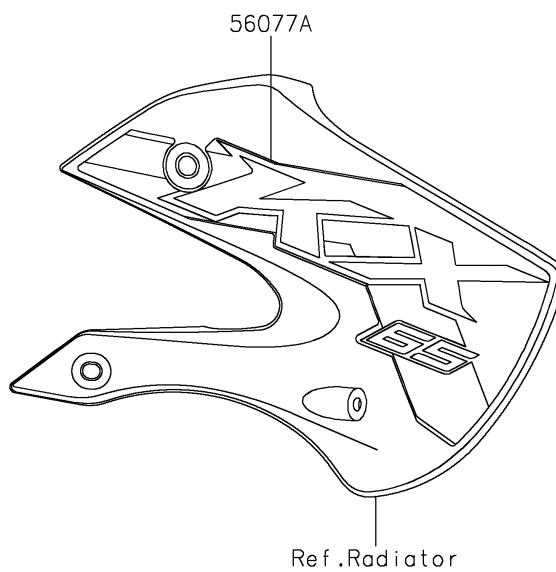

2026 KX™ 65

PARTS DIAGRAM

Decals(CTFNN)

F2861

2026 KX™ 65

PARTS LIST

Decals(CTFNN)

ITEM NAME	PART NUMBER	QUANTITY
MARK,KAWASAKI (Ref # 56054)	56054-4208	1
PATTERN,SHROUD,LH (Ref # 56077)	56077-4092	1
PATTERN,SHROUD,RH (Ref # 56077A)	56077-4093	1