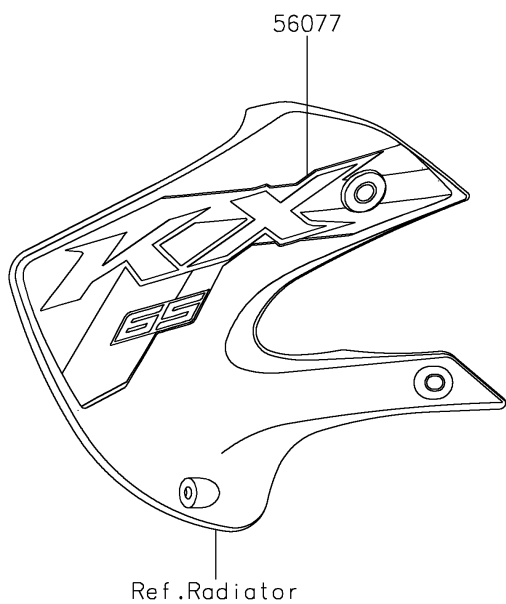

2026 KX™ 65

PARTS DIAGRAM

Decals(CTFNN)

F2861

2026 KX™ 65

PARTS LIST

Decals(CTFNN)

ITEM NAME	PART NUMBER	QUANTITY
MARK,KAWASAKI (Ref # 56054)	56054-4208	1
PATTERN,SHROUD,LH (Ref # 56077)	56077-4092	1
PATTERN,SHROUD,RH (Ref # 56077A)	56077-4093	1