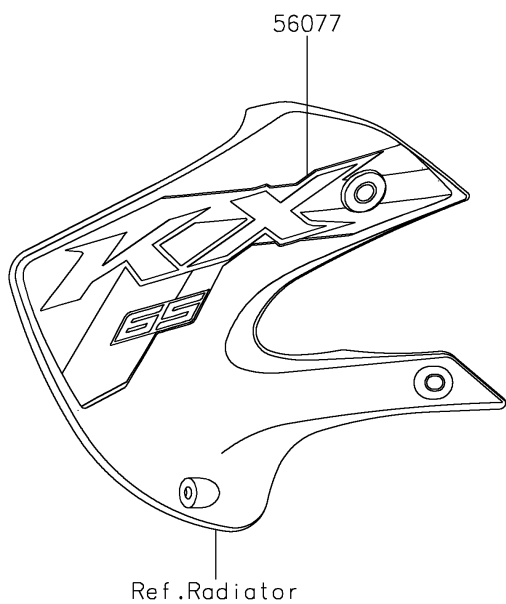

2026 KX™ 65

PARTS DIAGRAM

Decals(CTFNN)

F2861

2026 KX™ 65

PARTS LIST

Decals(CTFNN)

| ITEM NAME | PART NUMBER | QUANTITY |
|----------------------------------|-------------|----------|
| MARK,KAWASAKI (Ref # 56054) | 56054-4208 | 1 |
| PATTERN,SHROUD,LH (Ref # 56077) | 56077-4092 | 1 |
| PATTERN,SHROUD,RH (Ref # 56077A) | 56077-4093 | 1 |