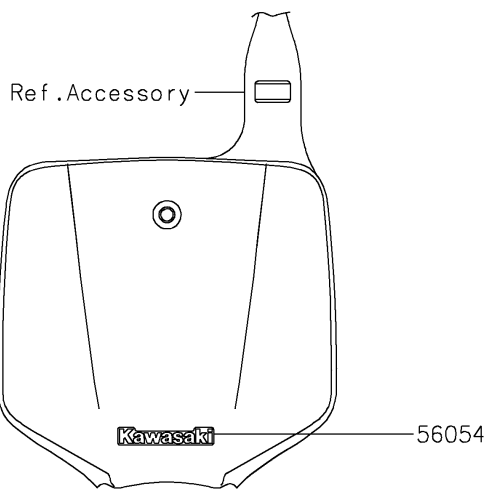

2026 KX™ 65

PARTS DIAGRAM

Decals(CTFNN)

F2861

2026 KX™ 65

PARTS LIST

Decals(CTFNN)

| ITEM NAME | PART NUMBER | QUANTITY |
|----------------------------------|-------------|----------|
| MARK,KAWASAKI (Ref # 56054) | 56054-4208 | 1 |
| PATTERN,SHROUD,LH (Ref # 56077) | 56077-4092 | 1 |
| PATTERN,SHROUD,RH (Ref # 56077A) | 56077-4093 | 1 |