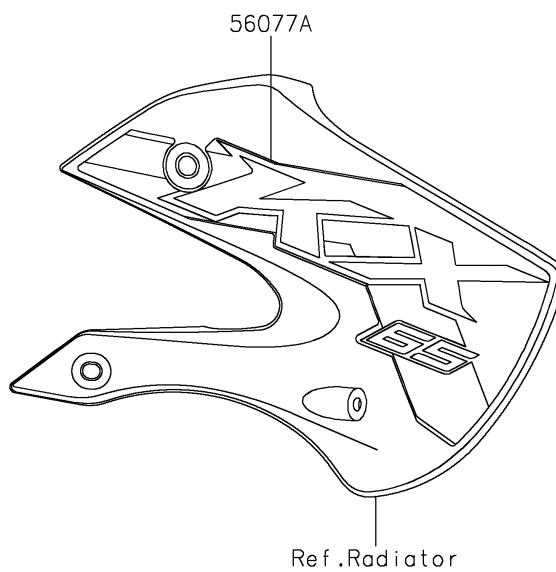

2026 KX™ 65

PARTS DIAGRAM

Decals(CTFNN)

F2861

2026 KX™ 65

PARTS LIST

Decals(CTFNN)

| ITEM NAME | PART NUMBER | QUANTITY |
|----------------------------------|-------------|----------|
| MARK,KAWASAKI (Ref # 56054) | 56054-4208 | 1 |
| PATTERN,SHROUD,LH (Ref # 56077) | 56077-4092 | 1 |
| PATTERN,SHROUD,RH (Ref # 56077A) | 56077-4093 | 1 |