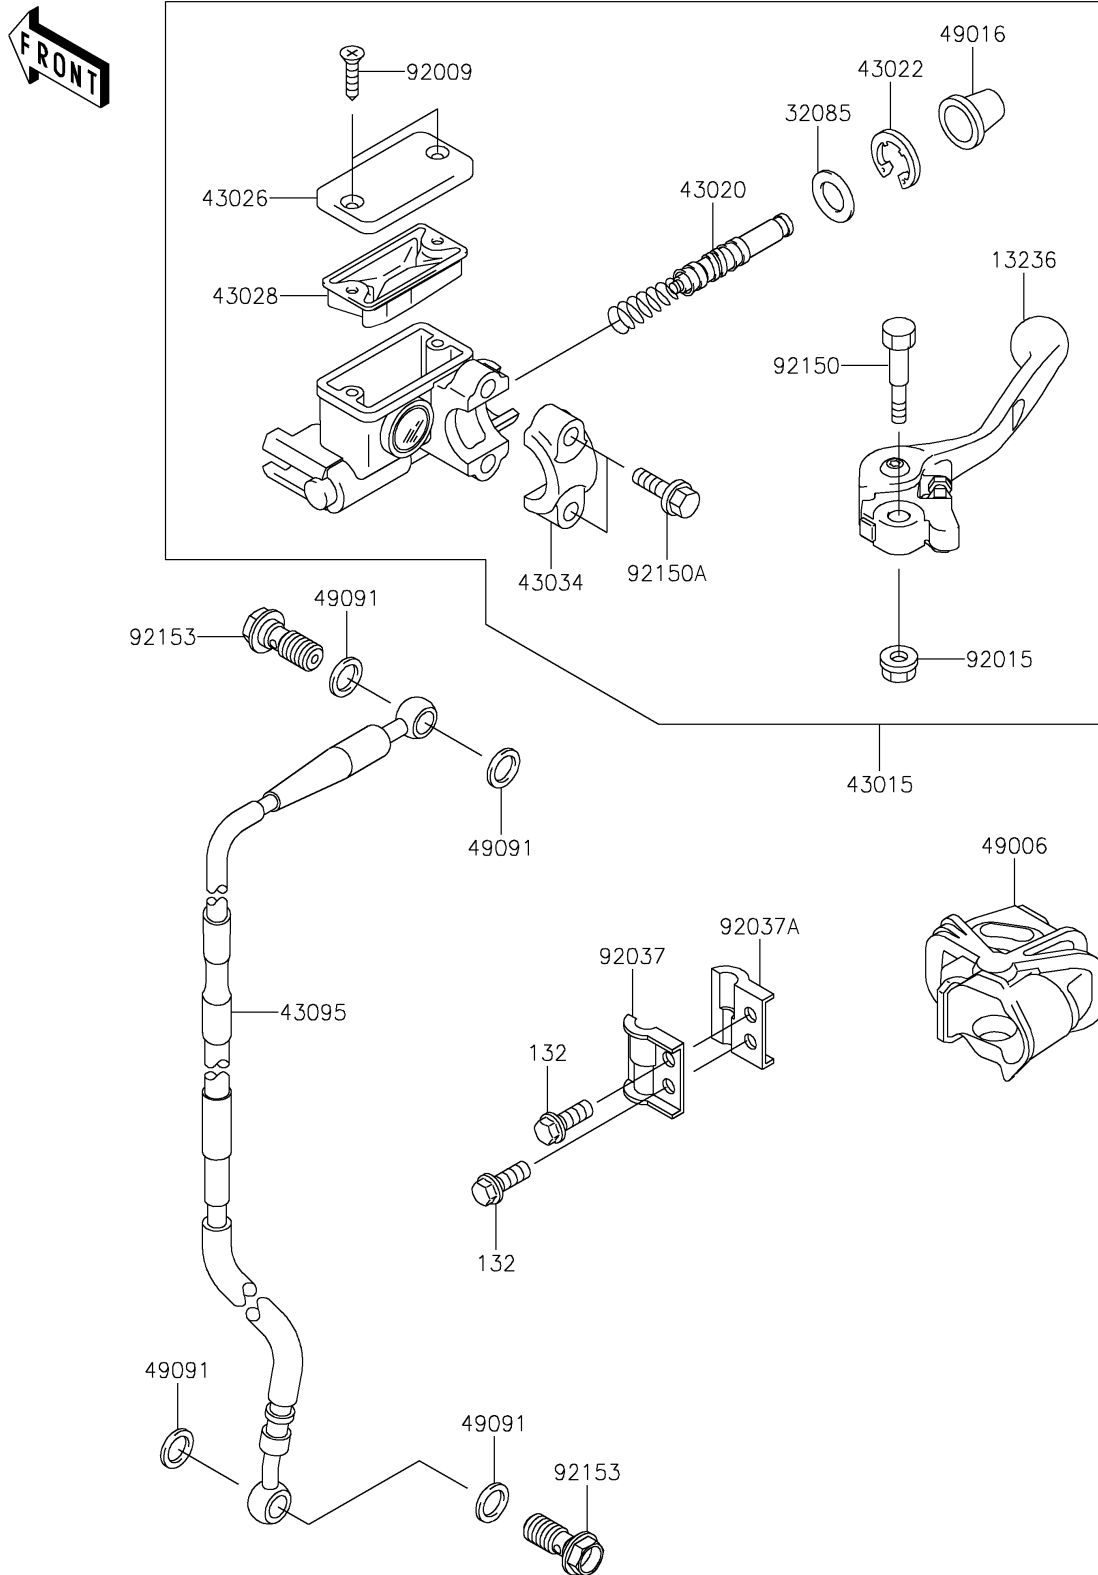

2026 KX™ 65

PARTS DIAGRAM

Front Master Cylinder

F2291

2026 KX™ 65

PARTS LIST

Front Master Cylinder

ITEM NAME

PART NUMBER

QUANTITY
