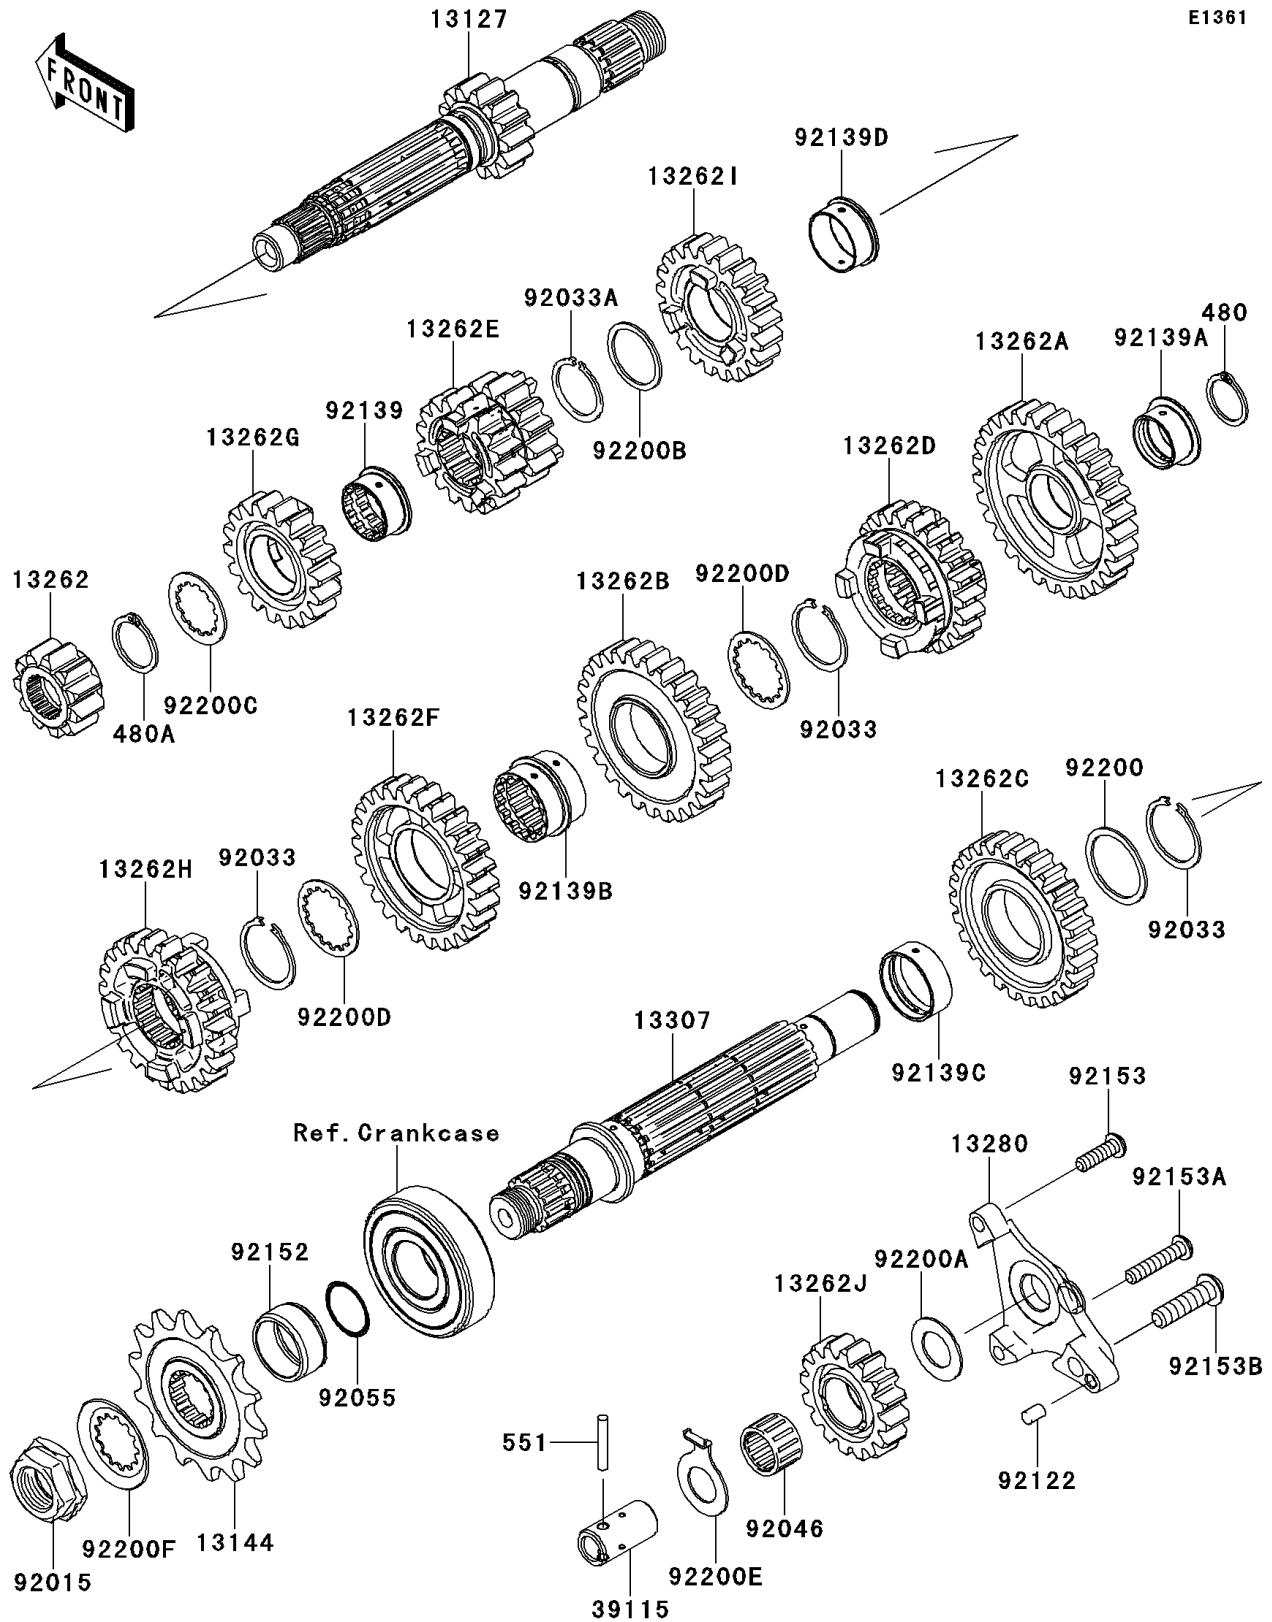

2014 KFX® 450R

PARTS DIAGRAM

Transmission