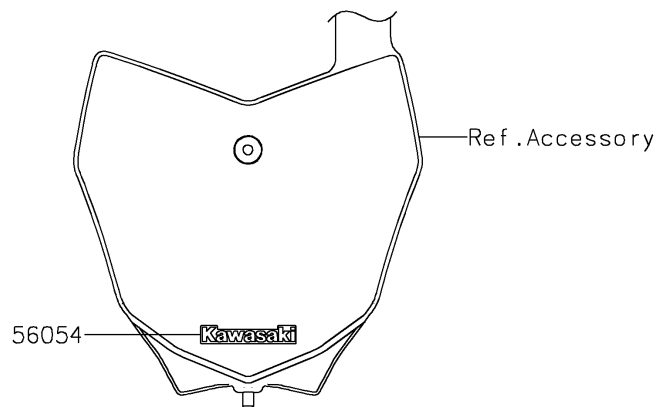

# 2026 KLX<sup>®</sup>140R F

## PARTS DIAGRAM

Decals(Green)(CTFNN/CVFNN)

F2861F

## PARTS LIST

Decals(Green)(CTFNN/CVFNN)

**ITEM NAME**

**PART NUMBER**

**QUANTITY**

---