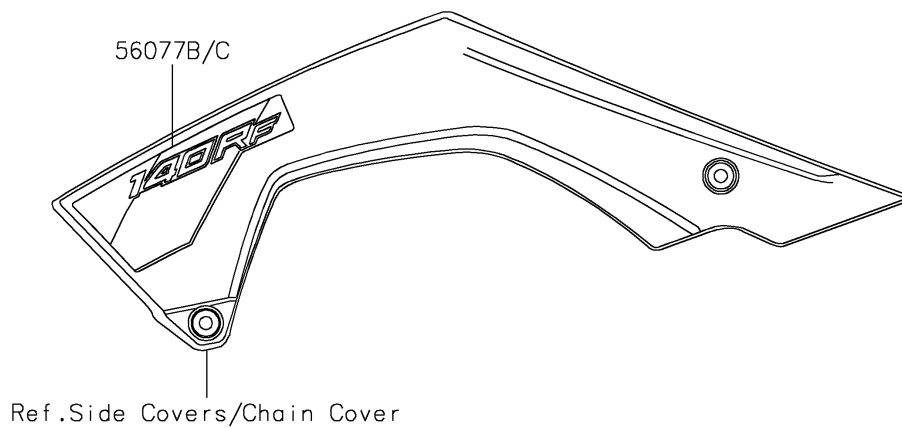

# 2026 KLX<sup>®</sup>140R F

## PARTS DIAGRAM

Decals(Green)(CTFNN/CVFNN)

F2861F