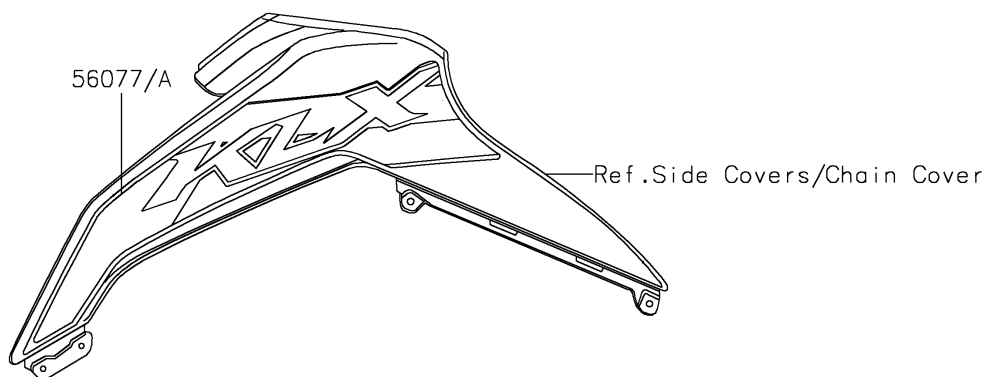

# 2026 KLX<sup>®</sup>140R F

## PARTS DIAGRAM

Decals(White)(CTFNN/CVFNN)

**Kawasaki**

Let the Good Times Roll<sup>®</sup>

F2861E