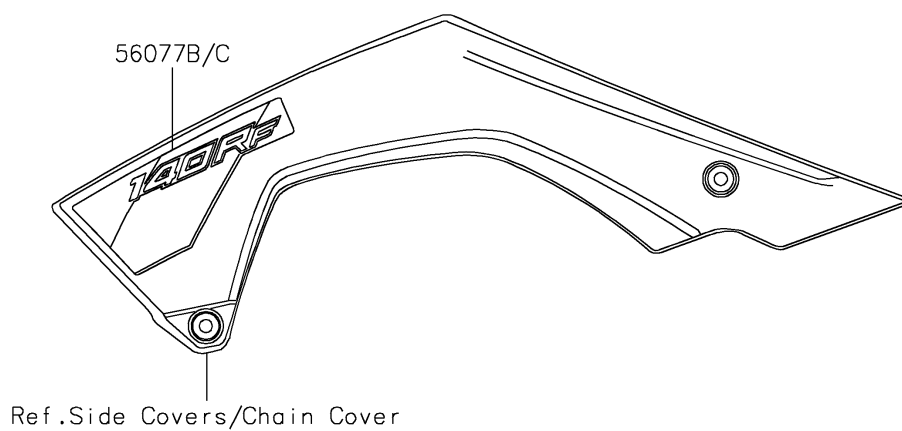

# 2026 KLX<sup>®</sup>140R F

## PARTS DIAGRAM

Decals(White)(CTFNN/CVFNN)

**Kawasaki**

Let the Good Times Roll<sup>®</sup>

F2861E