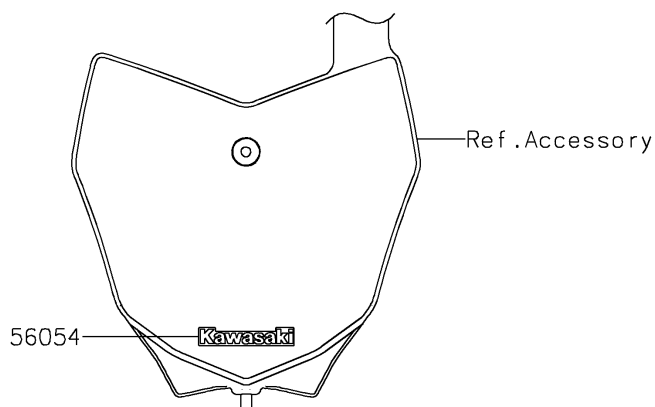

# 2026 KLX<sup>®</sup>140R F

## PARTS DIAGRAM

Decals(White)(CTFNN/CVFNN)

**Kawasaki**

Let the Good Times Roll<sup>®</sup>

F2861E

## PARTS LIST

Decals(White)(CTFNN/CVFNN)

**ITEM NAME**

**PART NUMBER**

**QUANTITY**

---