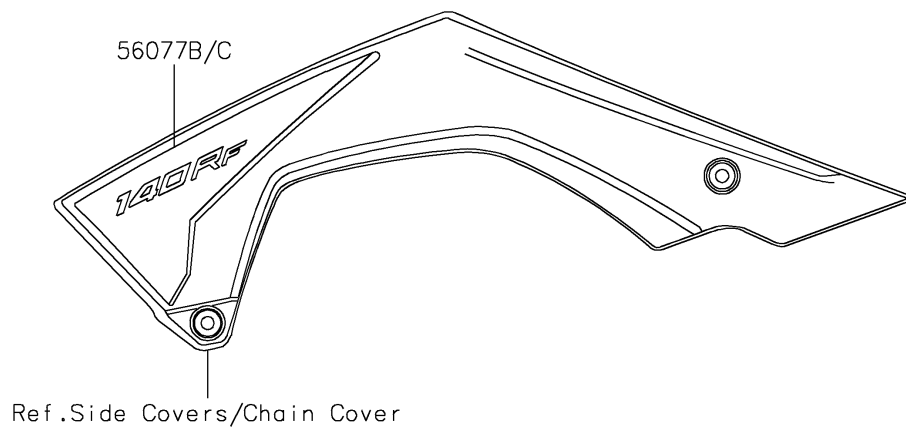

2025 KLX[®]140R F

PARTS DIAGRAM

Decals(Green)(CRFNN)

F2861B

2025 KLX[®]140R F

PARTS LIST

Decals(Green)(CRFNN)

ITEM NAME

PART NUMBER

QUANTITY
