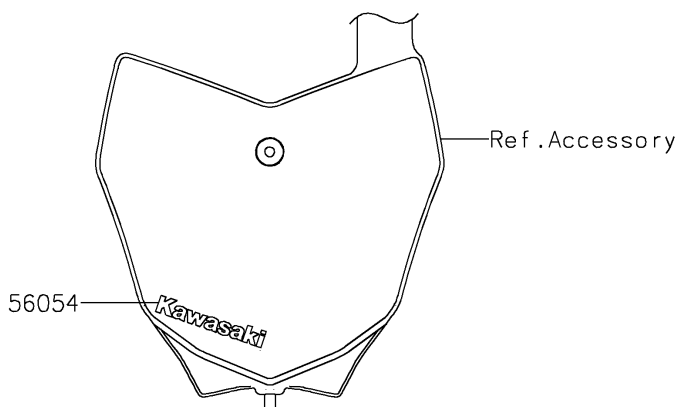

2025 KLX[®]140R F

PARTS DIAGRAM

Decals(Green)(CRFNN)

F2861B

2025 KLX[®]140R F

PARTS LIST

Decals(Green)(CRFNN)

ITEM NAME

PART NUMBER

QUANTITY
