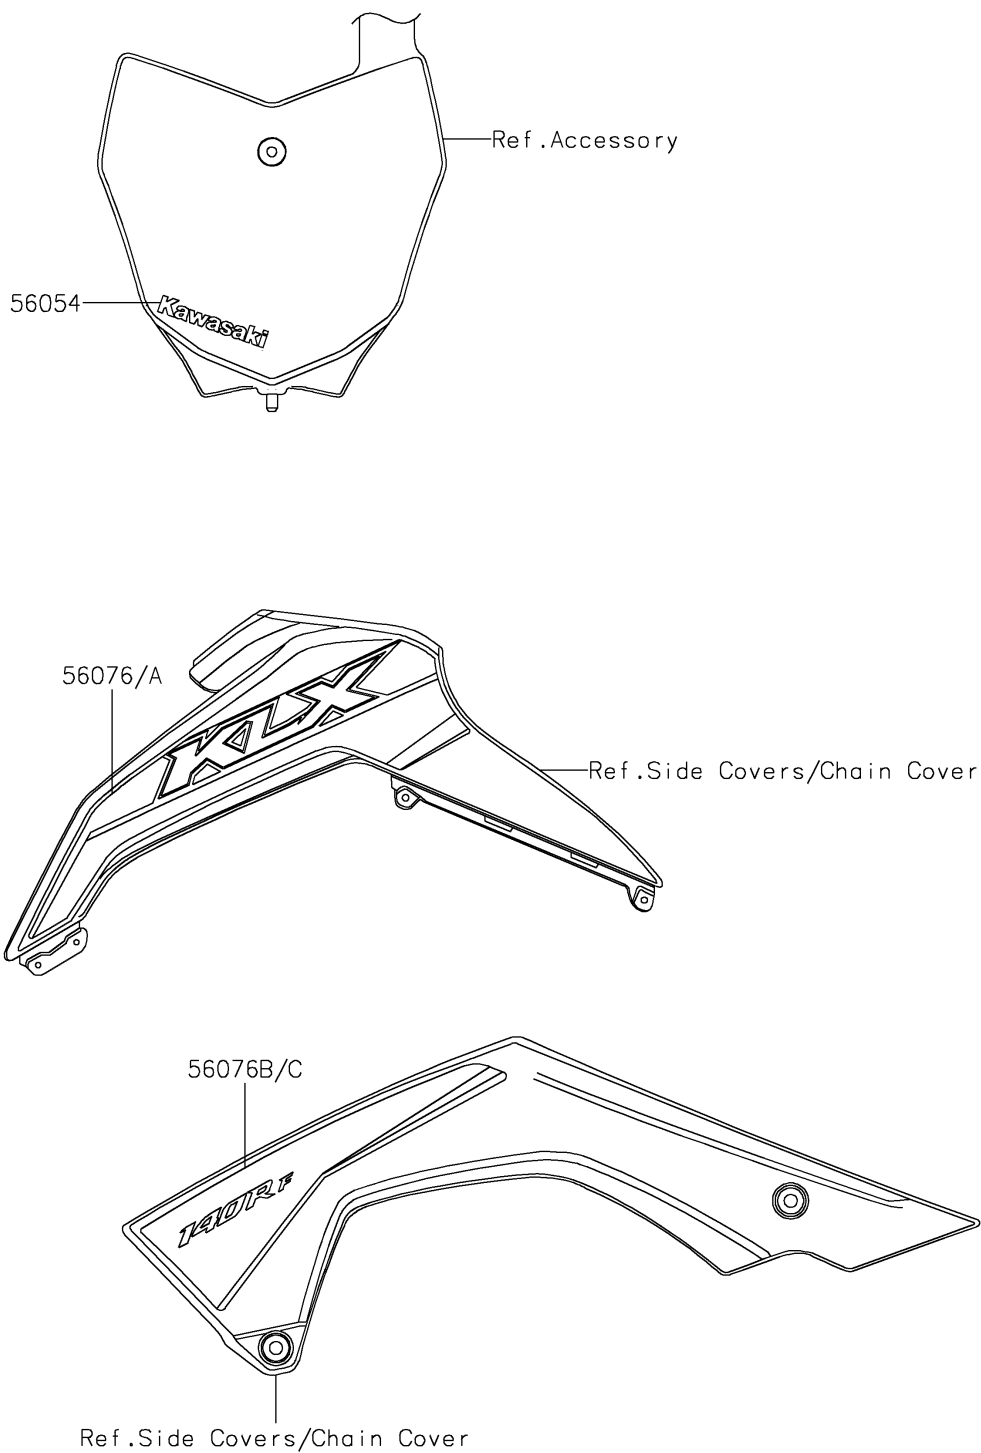

2024 KLX[®]140R F

PARTS DIAGRAM

Decals(Green)(CPFNN)

F2861

2024 KLX[®]140R F

PARTS LIST

Decals(Green)(CPFNN)

ITEM NAME

PART NUMBER

QUANTITY
