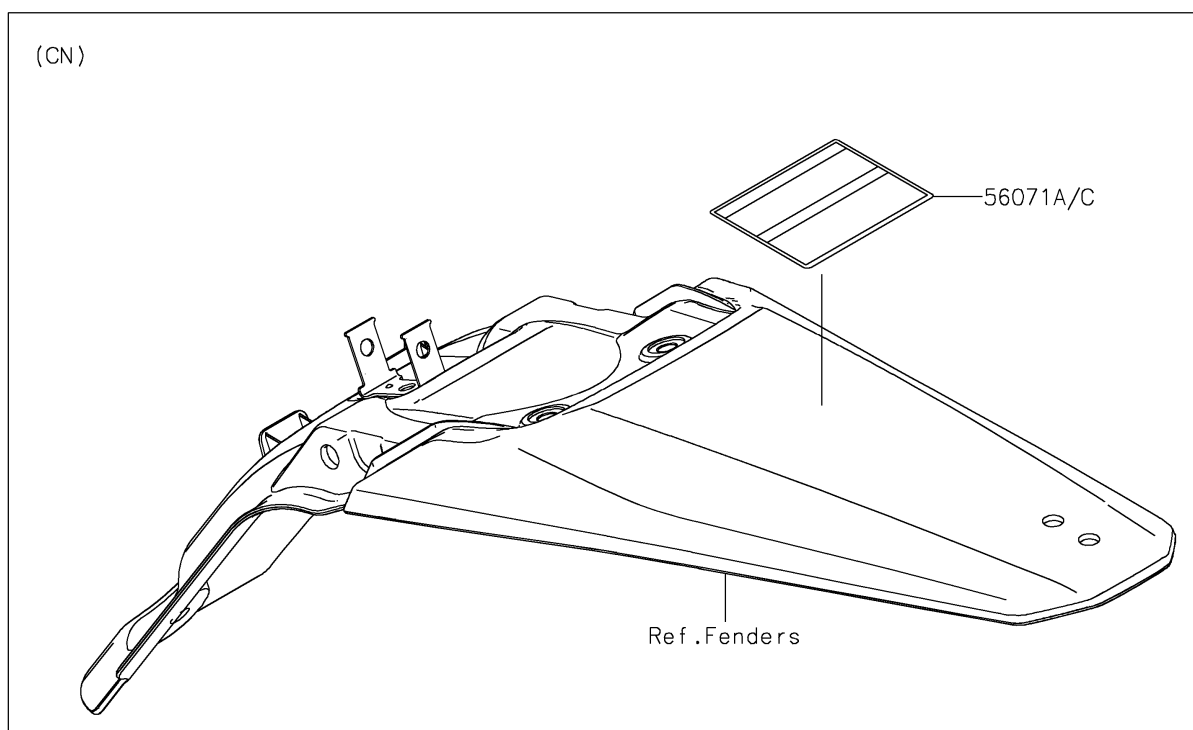

2026 KLX[®]140R F

PARTS DIAGRAM

Labels

F2860

2026 KLX[®]140R F

PARTS LIST

Labels

ITEM NAME	PART NUMBER	QUANTITY
LABEL-WARNING,OFF ROAD ONLY (Ref # 56071)	56071-0019	1
LABEL-WARNING,OFF ROAD ONLY (Ref # 56071A)	56071-0020	1