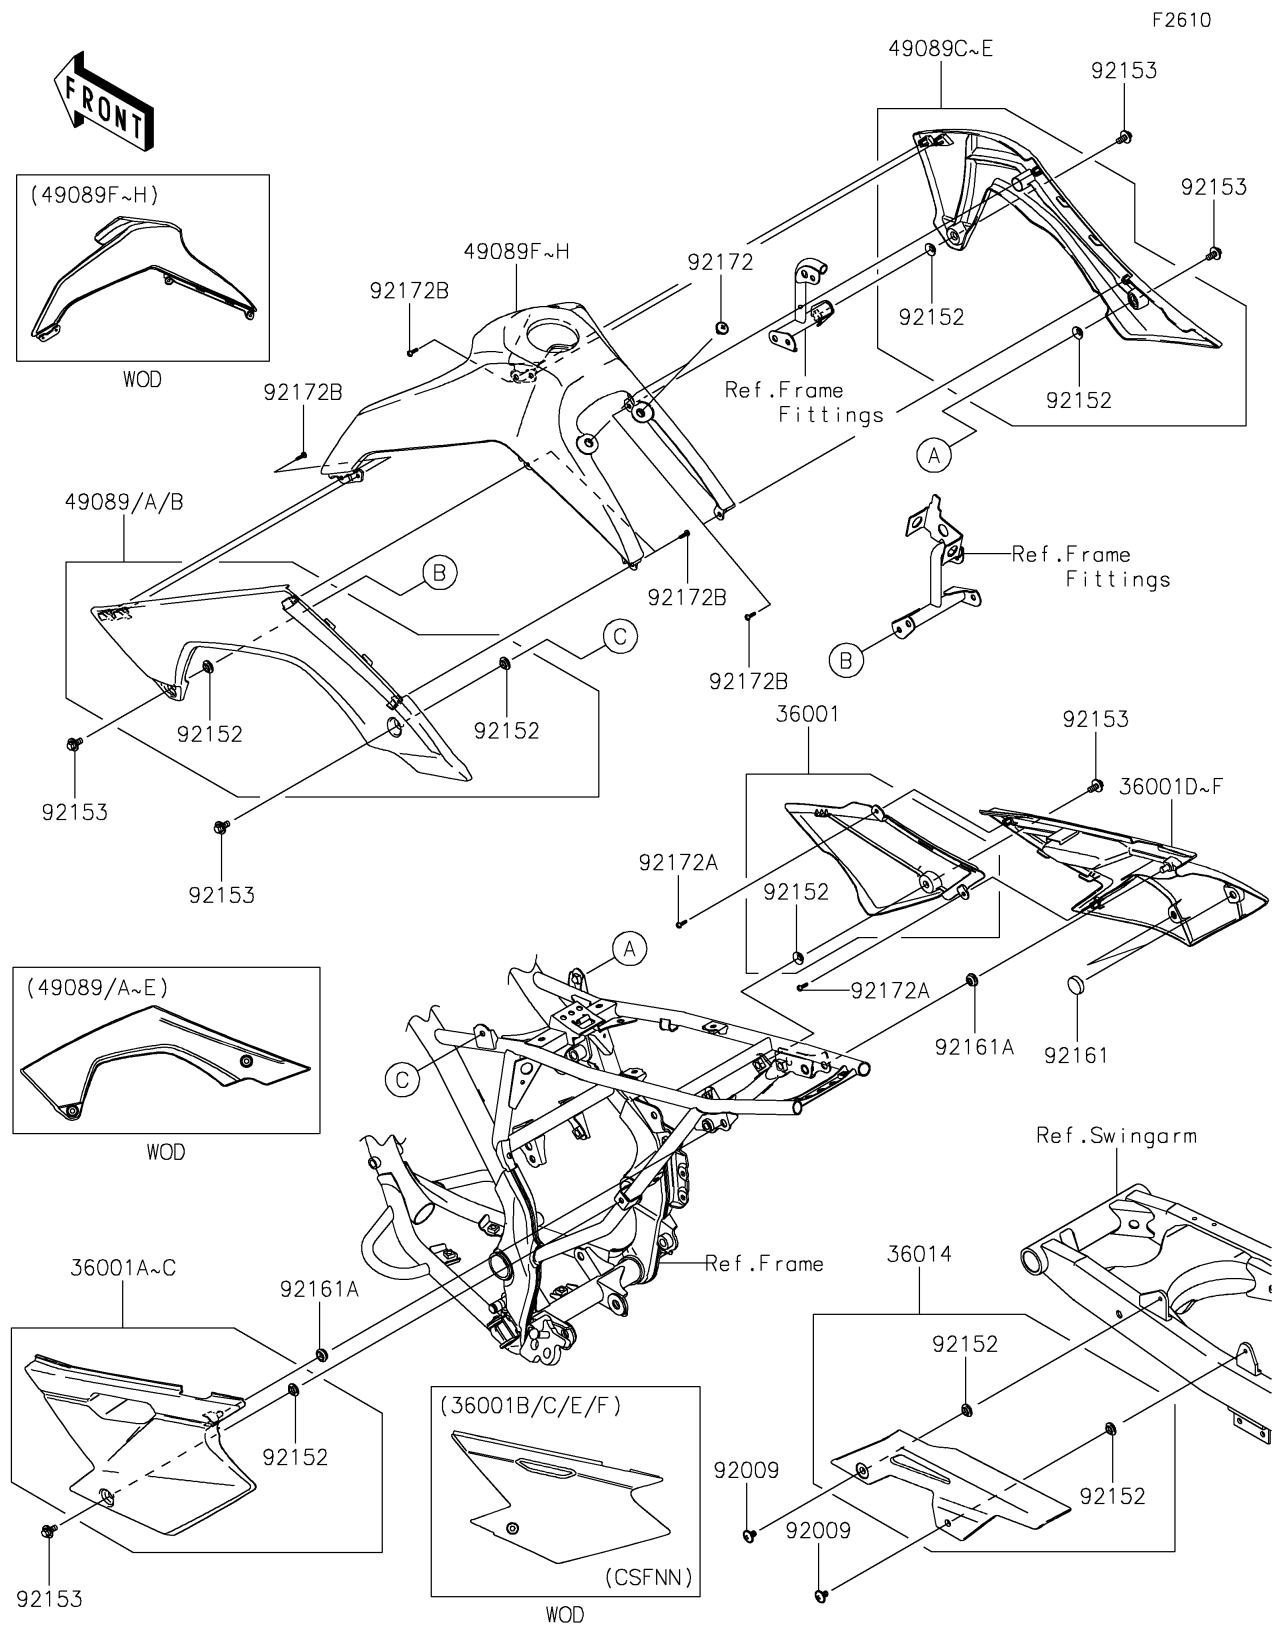

2025 KLX[®]140R F

PARTS DIAGRAM

Side Covers/Chain Cover

2025 KLX[®]140R F

PARTS LIST

Side Covers/Chain Cover

ITEM NAME

PART NUMBER

QUANTITY
