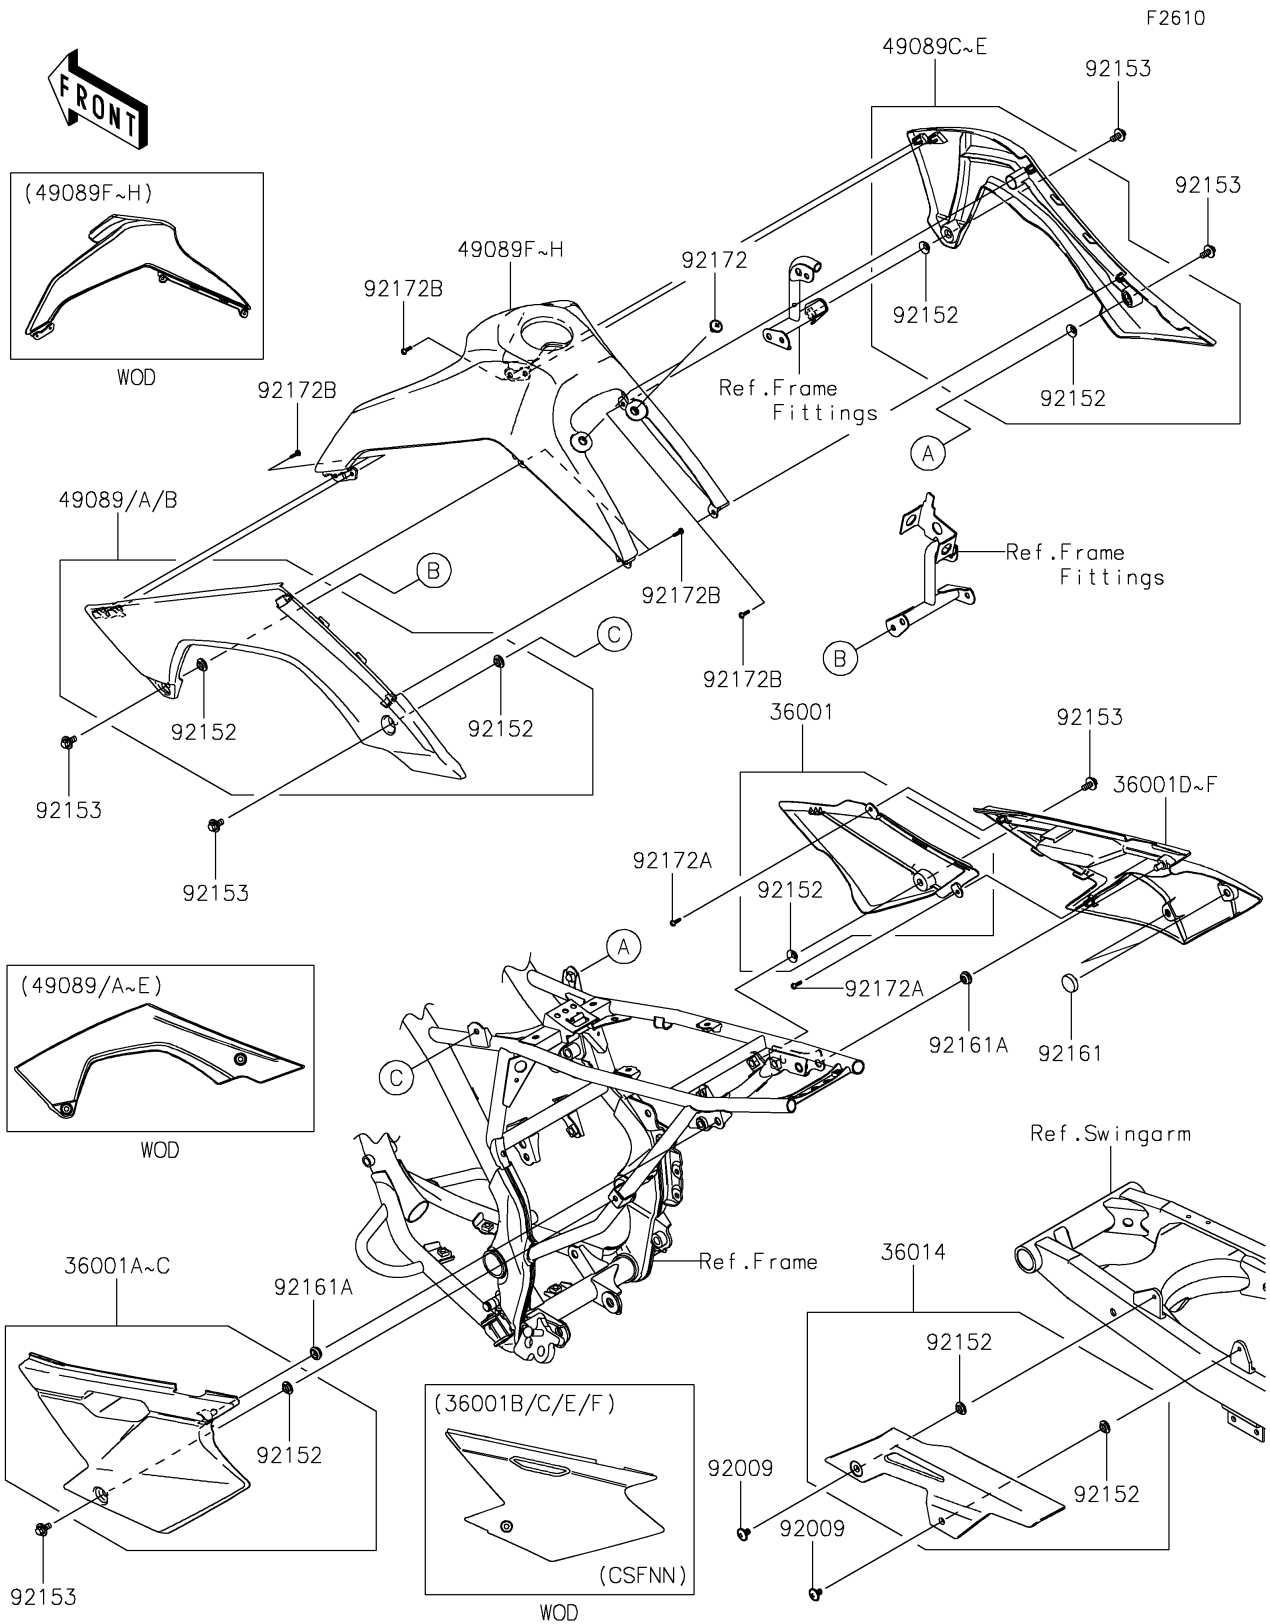

2024 KLX[®]140R F

PARTS DIAGRAM

Side Covers/Chain Cover

2024 KLX[®]140R F

PARTS LIST

Side Covers/Chain Cover

ITEM NAME

PART NUMBER

QUANTITY
