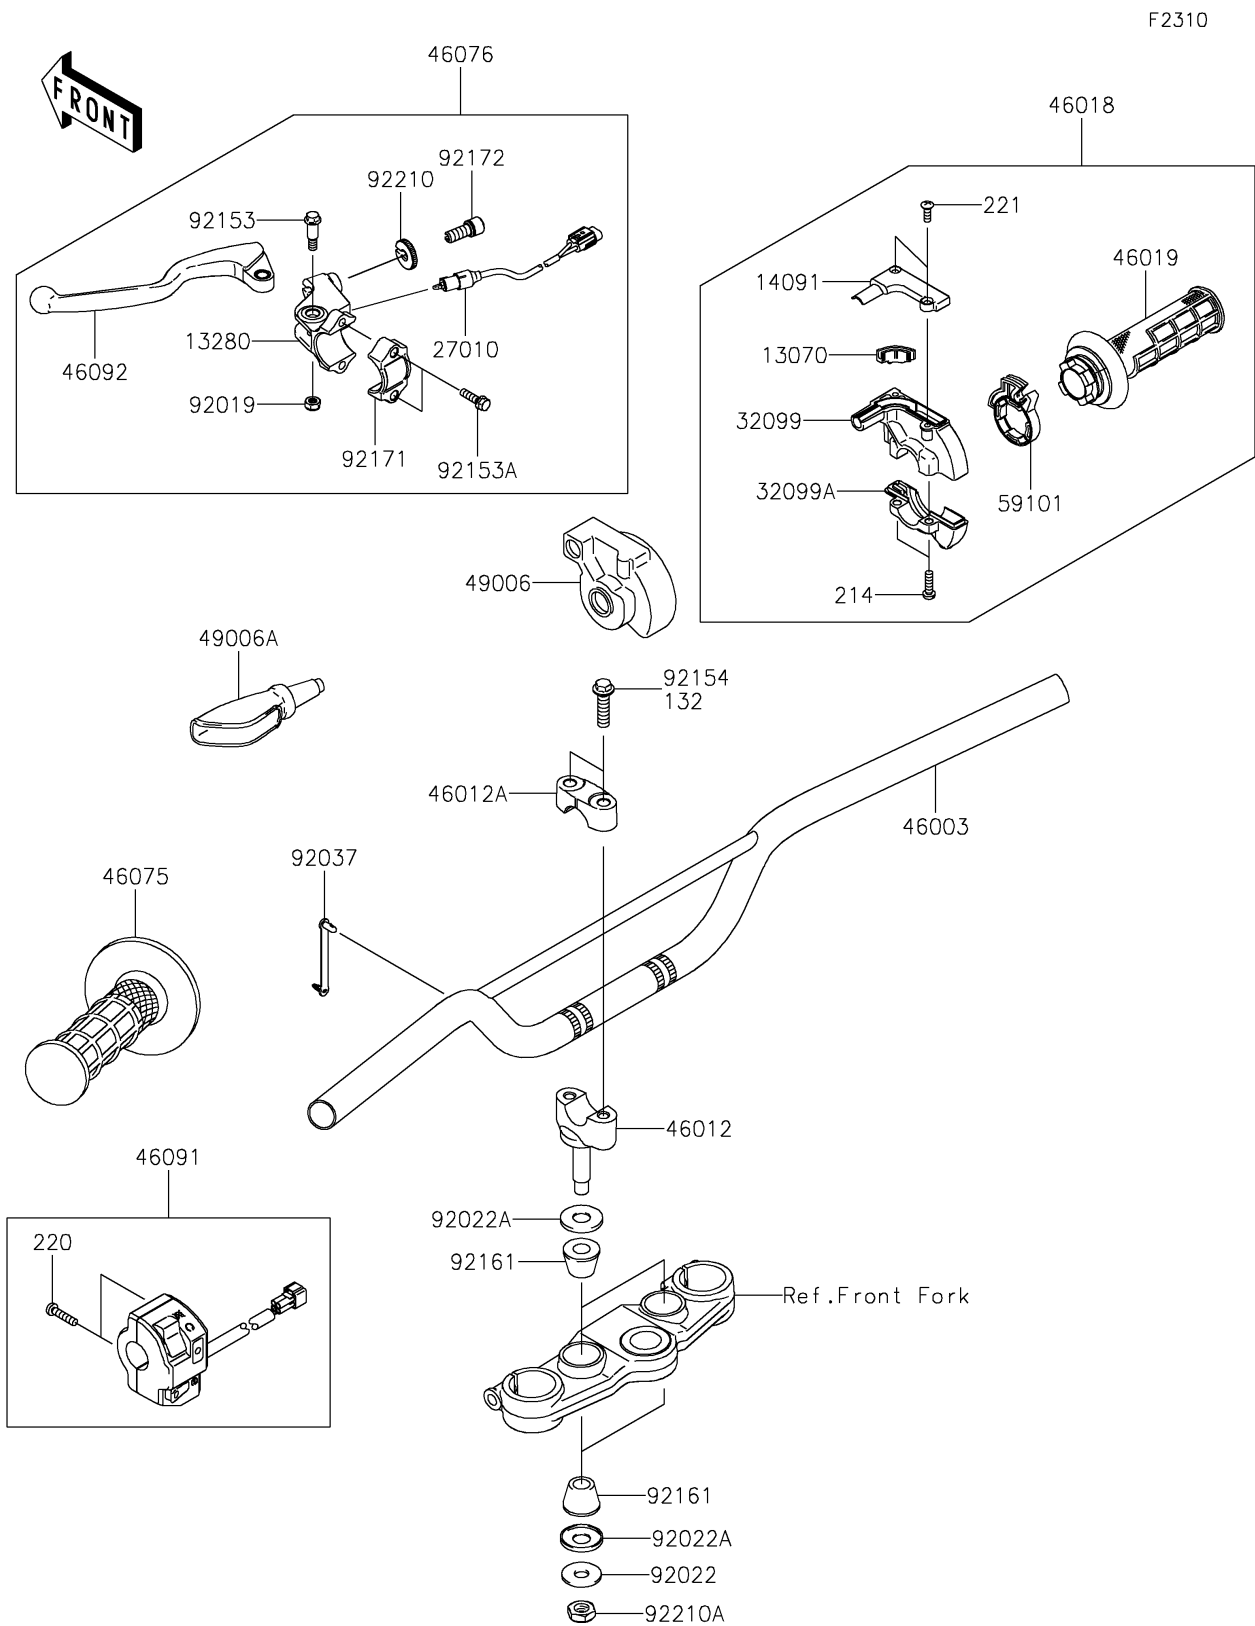

2024 KLX[®]140R F

PARTS DIAGRAM

Handlebar

2024 KLX[®]140R F

PARTS LIST

Handlebar

Kawasaki

Let the Good Times Roll[®]

ITEM NAME

PART NUMBER

QUANTITY
