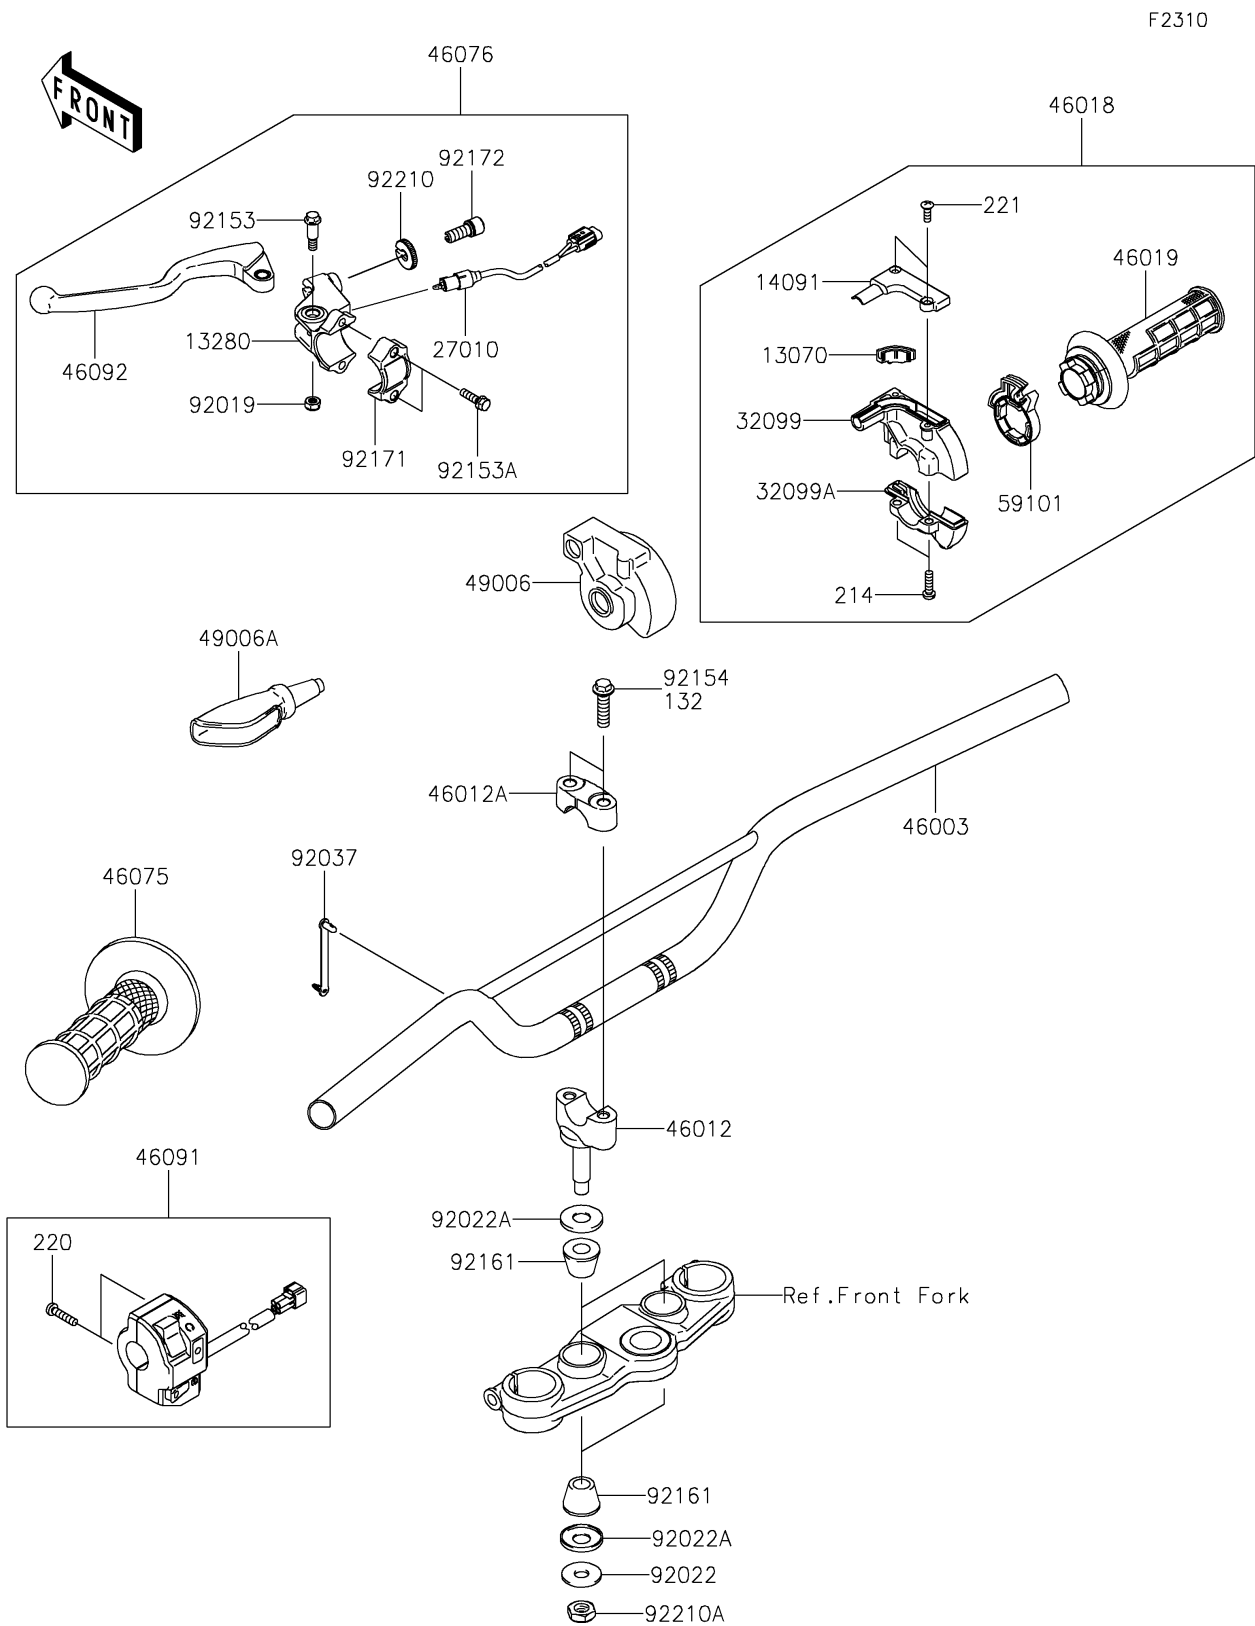

2025 KLX[®]140R F

PARTS DIAGRAM

Handlebar

2025 KLX[®]140R F

PARTS LIST

Handlebar

Kawasaki

Let the Good Times Roll[®]

ITEM NAME

PART NUMBER

QUANTITY
