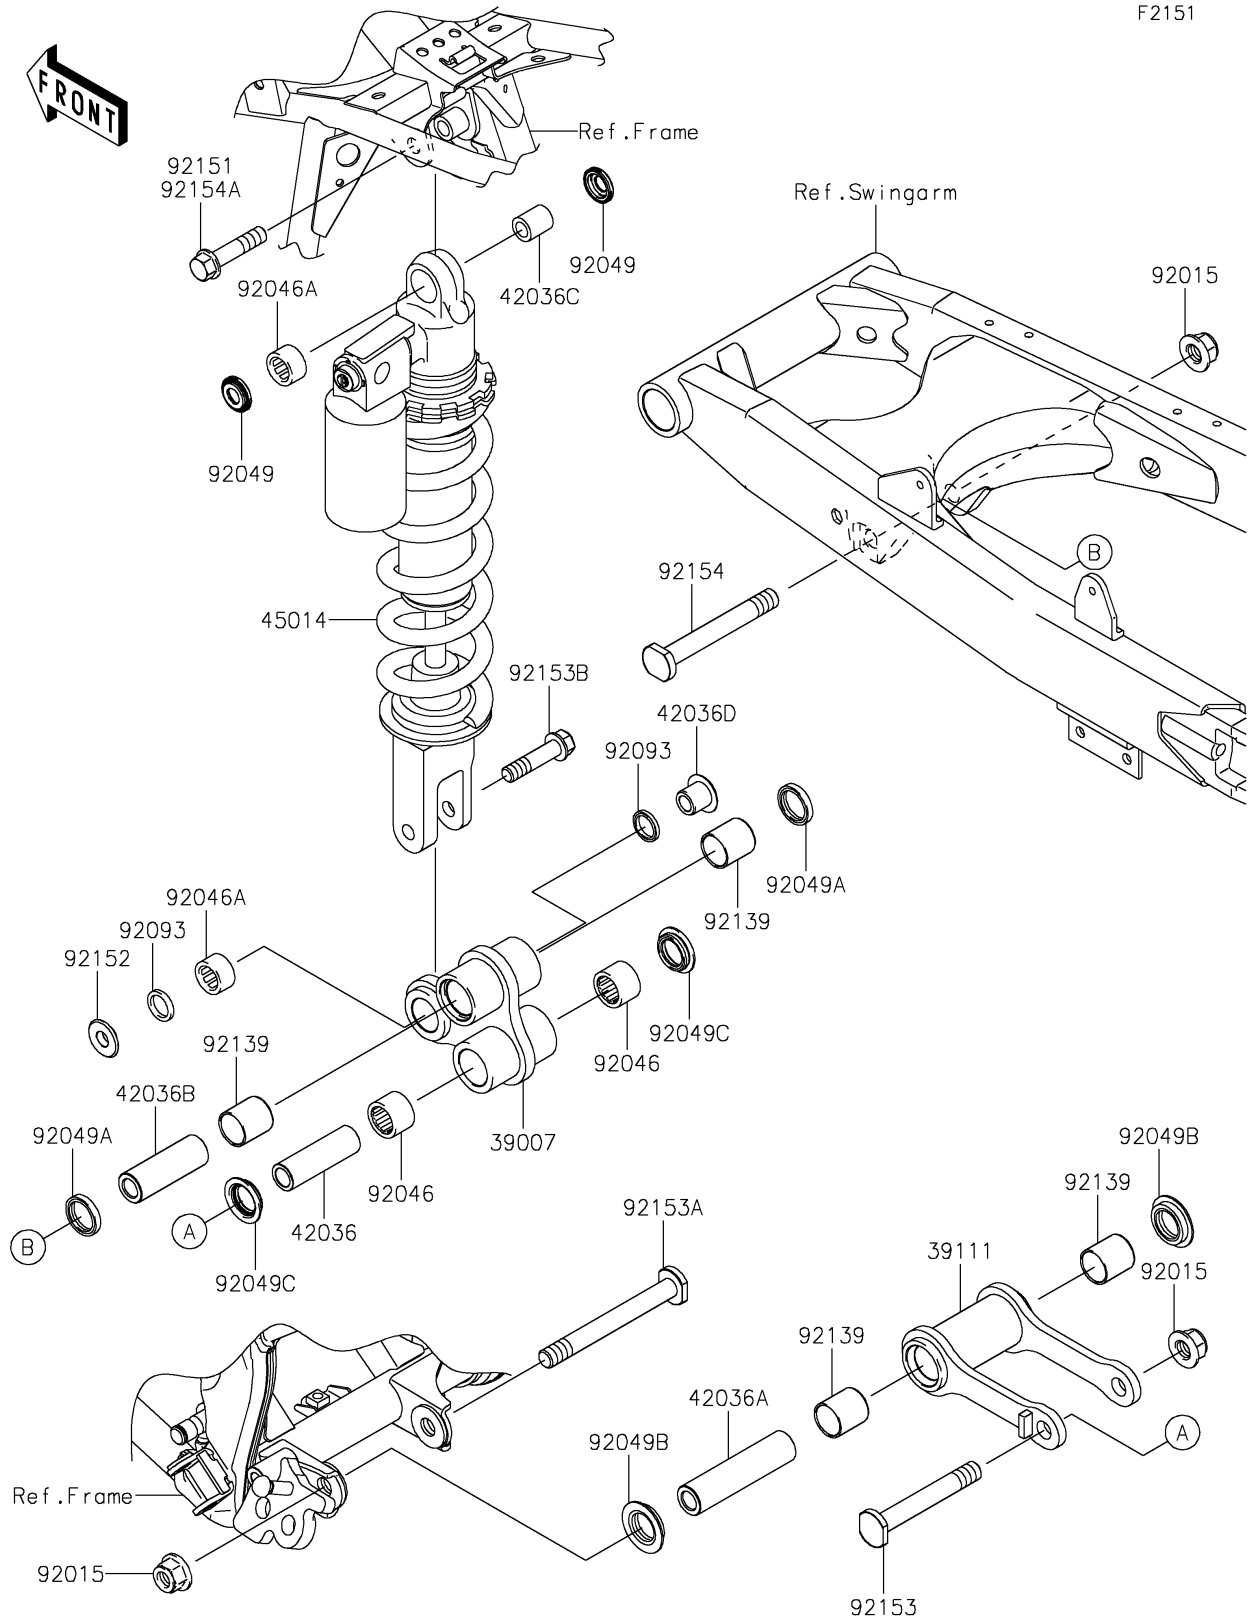

2025 KLX[®]140R F

PARTS DIAGRAM

Suspension/Shock Absorber

F2151

2025 KLX[®]140R F

PARTS LIST

Suspension/Shock Absorber

ITEM NAME

PART NUMBER

QUANTITY
