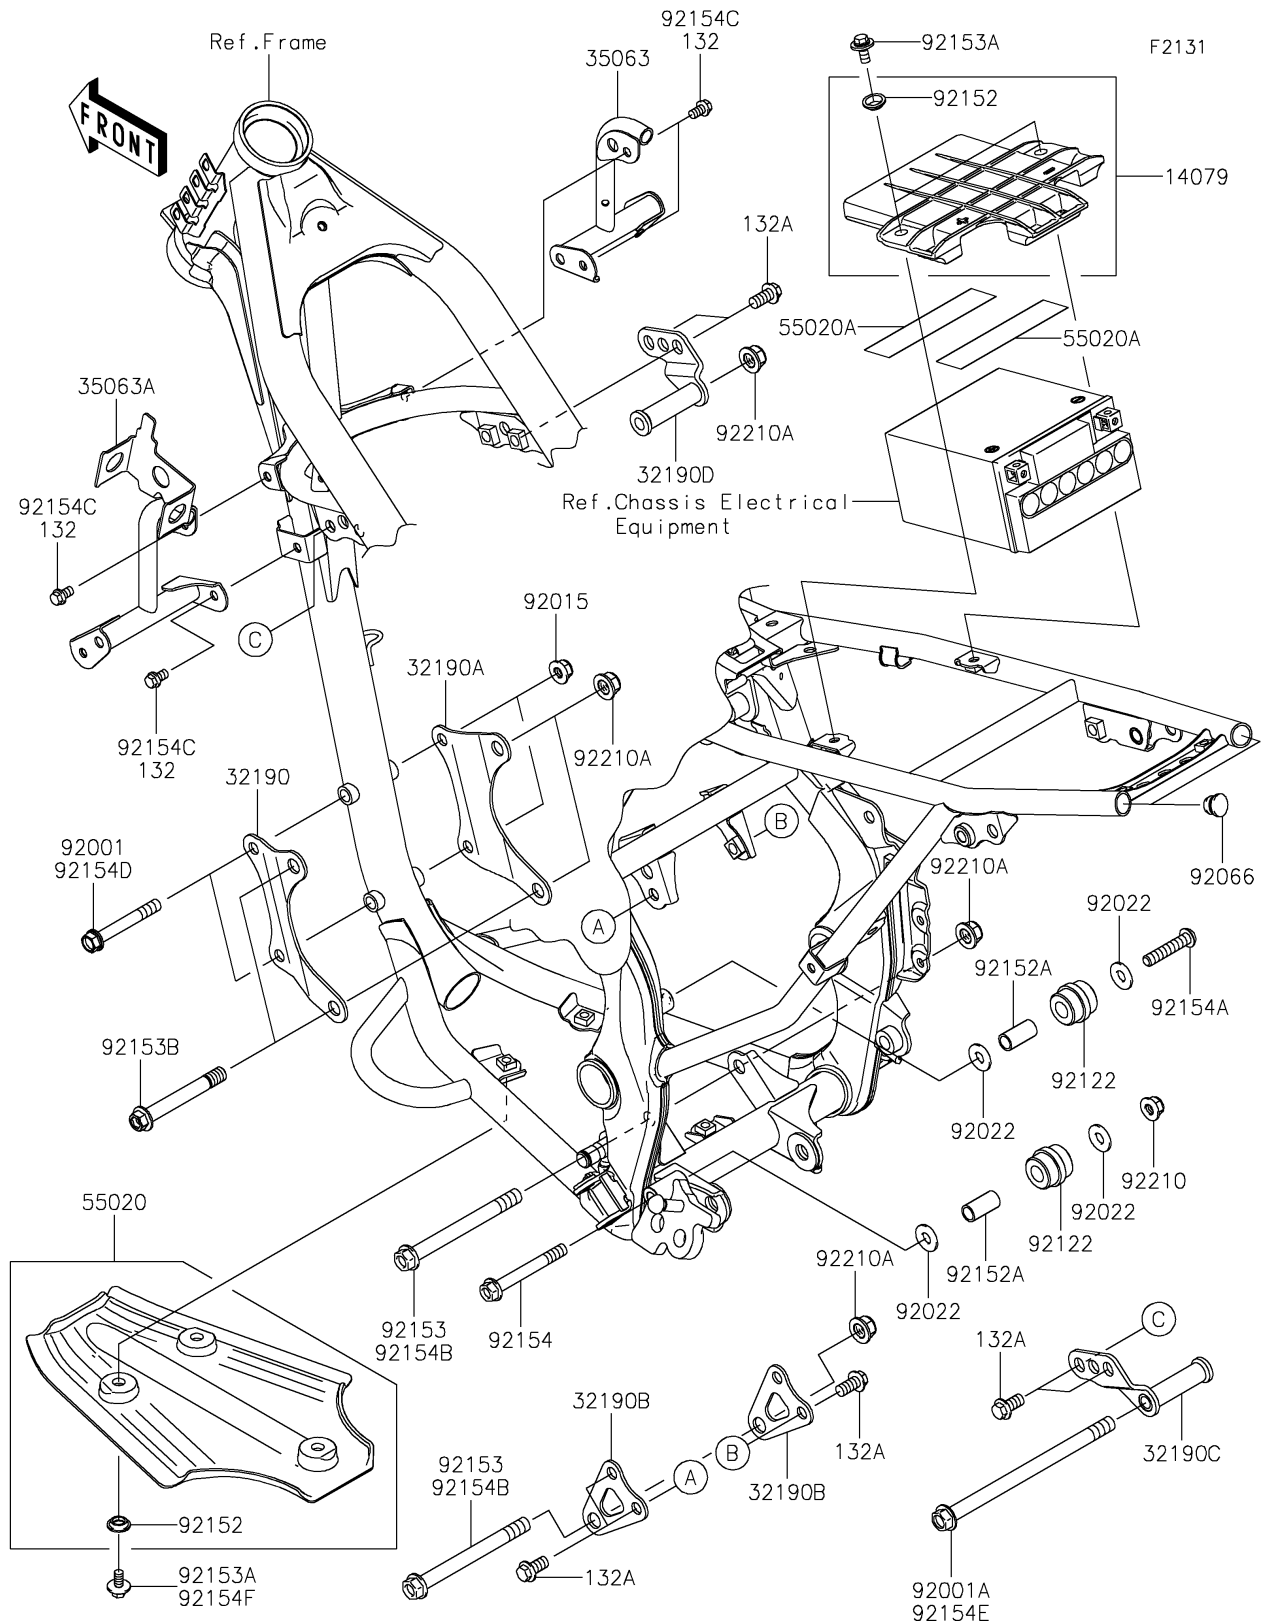

2024 KLX[®]140R F

PARTS DIAGRAM

Frame Fittings

2024 KLX[®]140R F

PARTS LIST

Frame Fittings

ITEM NAME

PART NUMBER

QUANTITY
