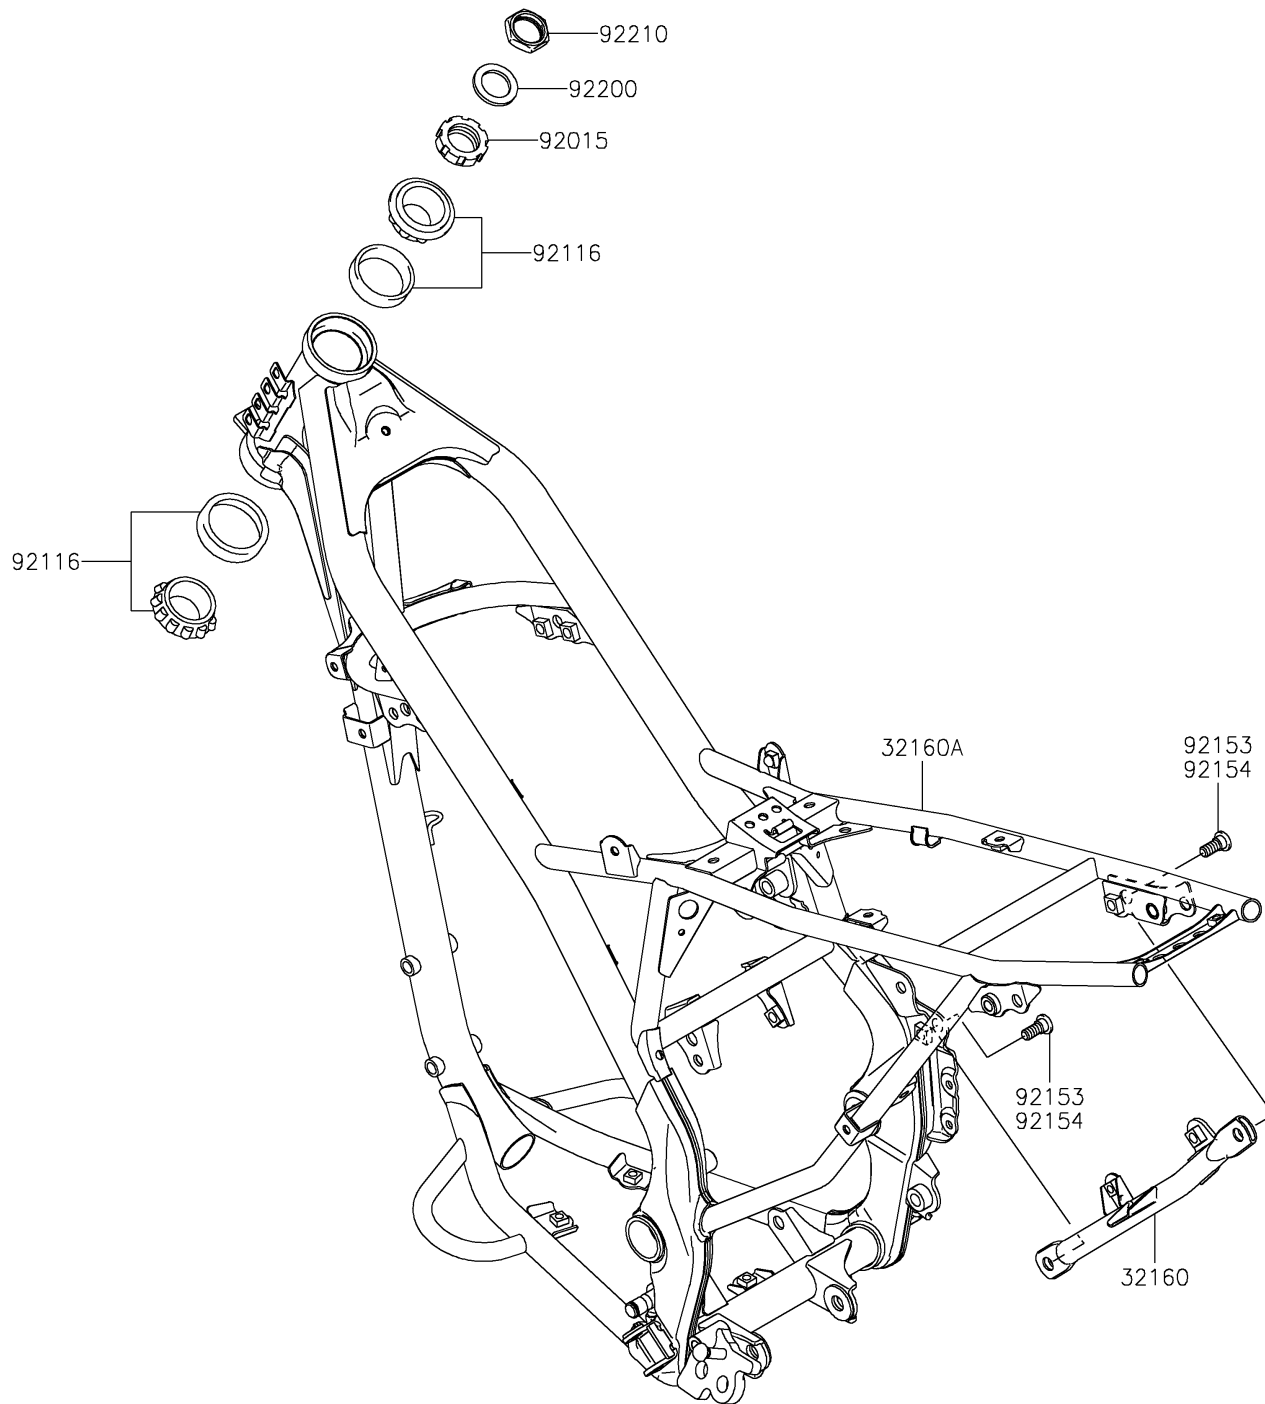

2025 KLX[®]140R F

PARTS DIAGRAM

Frame

Kawasaki

Let the Good Times Roll[®]

F2120

2025 KLX[®]140R F

PARTS LIST

Frame

ITEM NAME

PART NUMBER

QUANTITY
