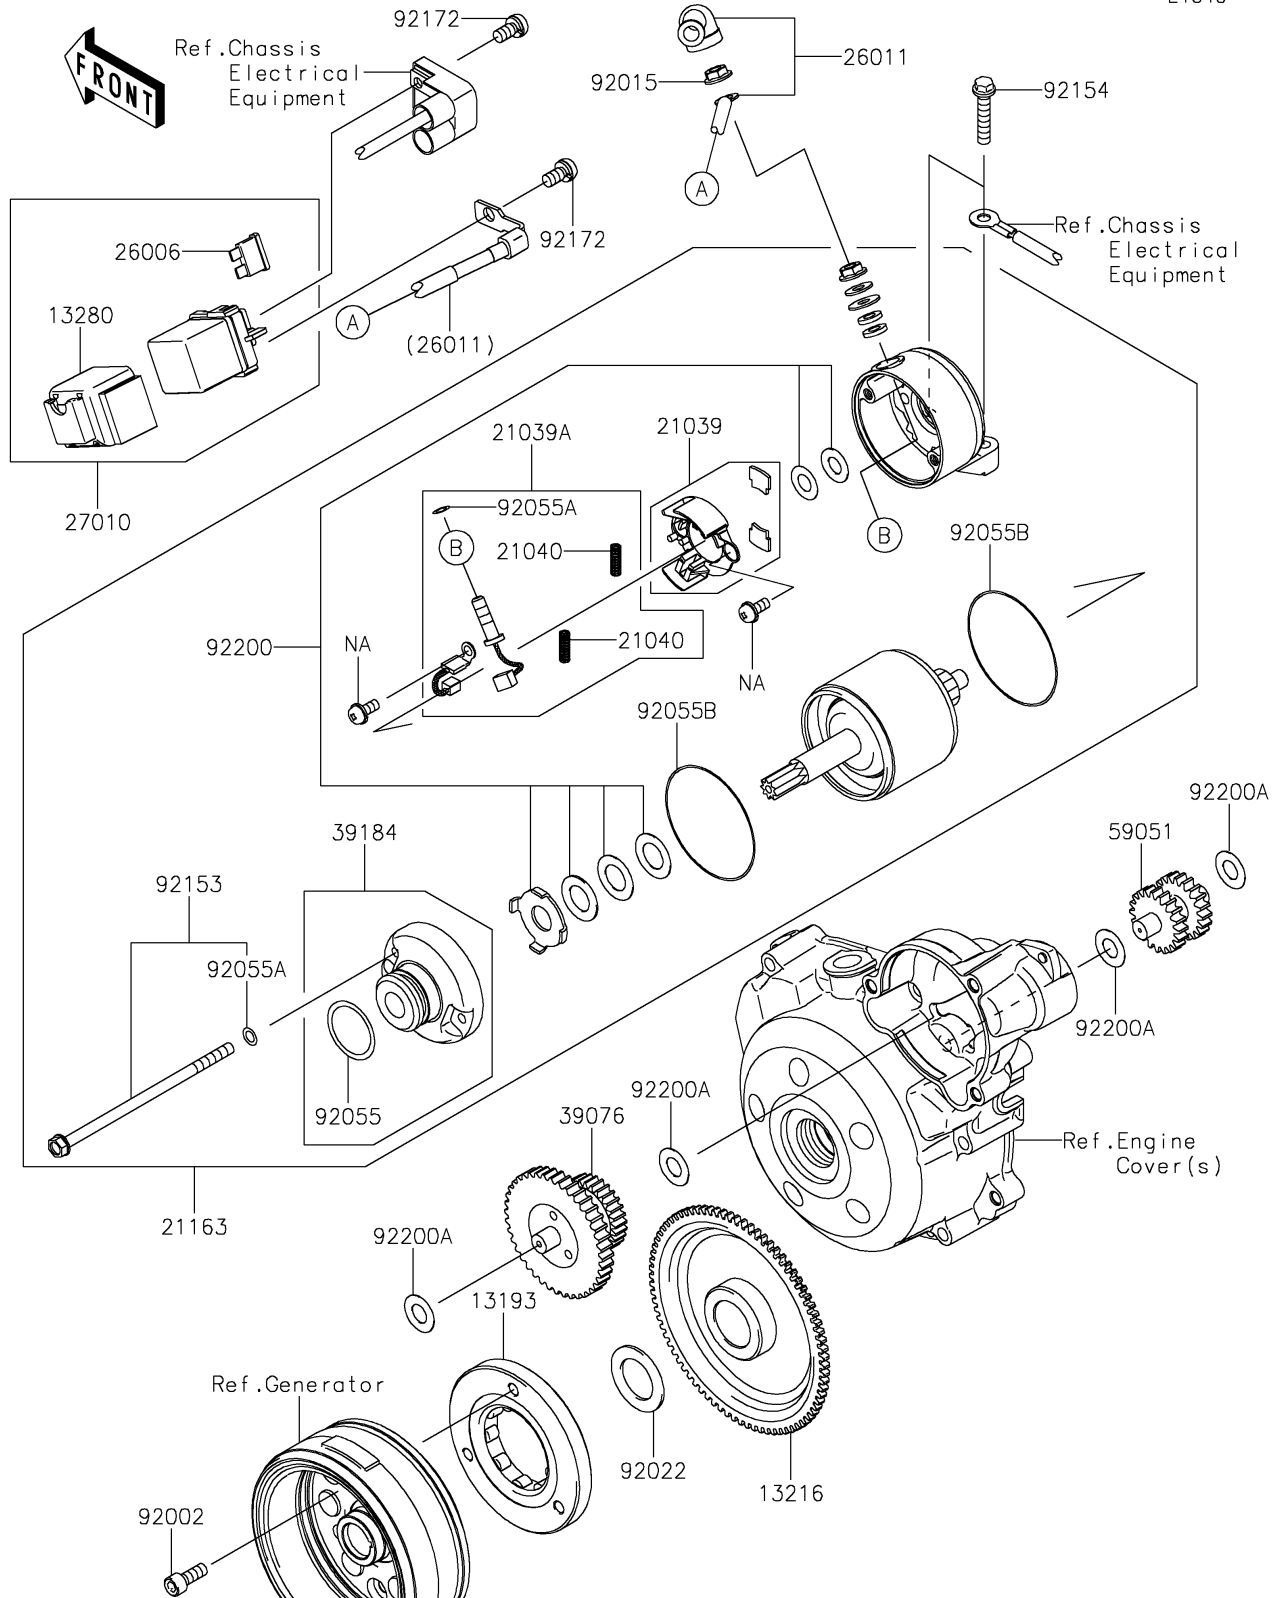

2023 KLX[®]140R F

PARTS DIAGRAM

Starter Motor

E1840

2023 KLX[®]140R F

PARTS LIST

Starter Motor

Kawasaki

Let the Good Times Roll[®]

ITEM NAME

PART NUMBER

QUANTITY
