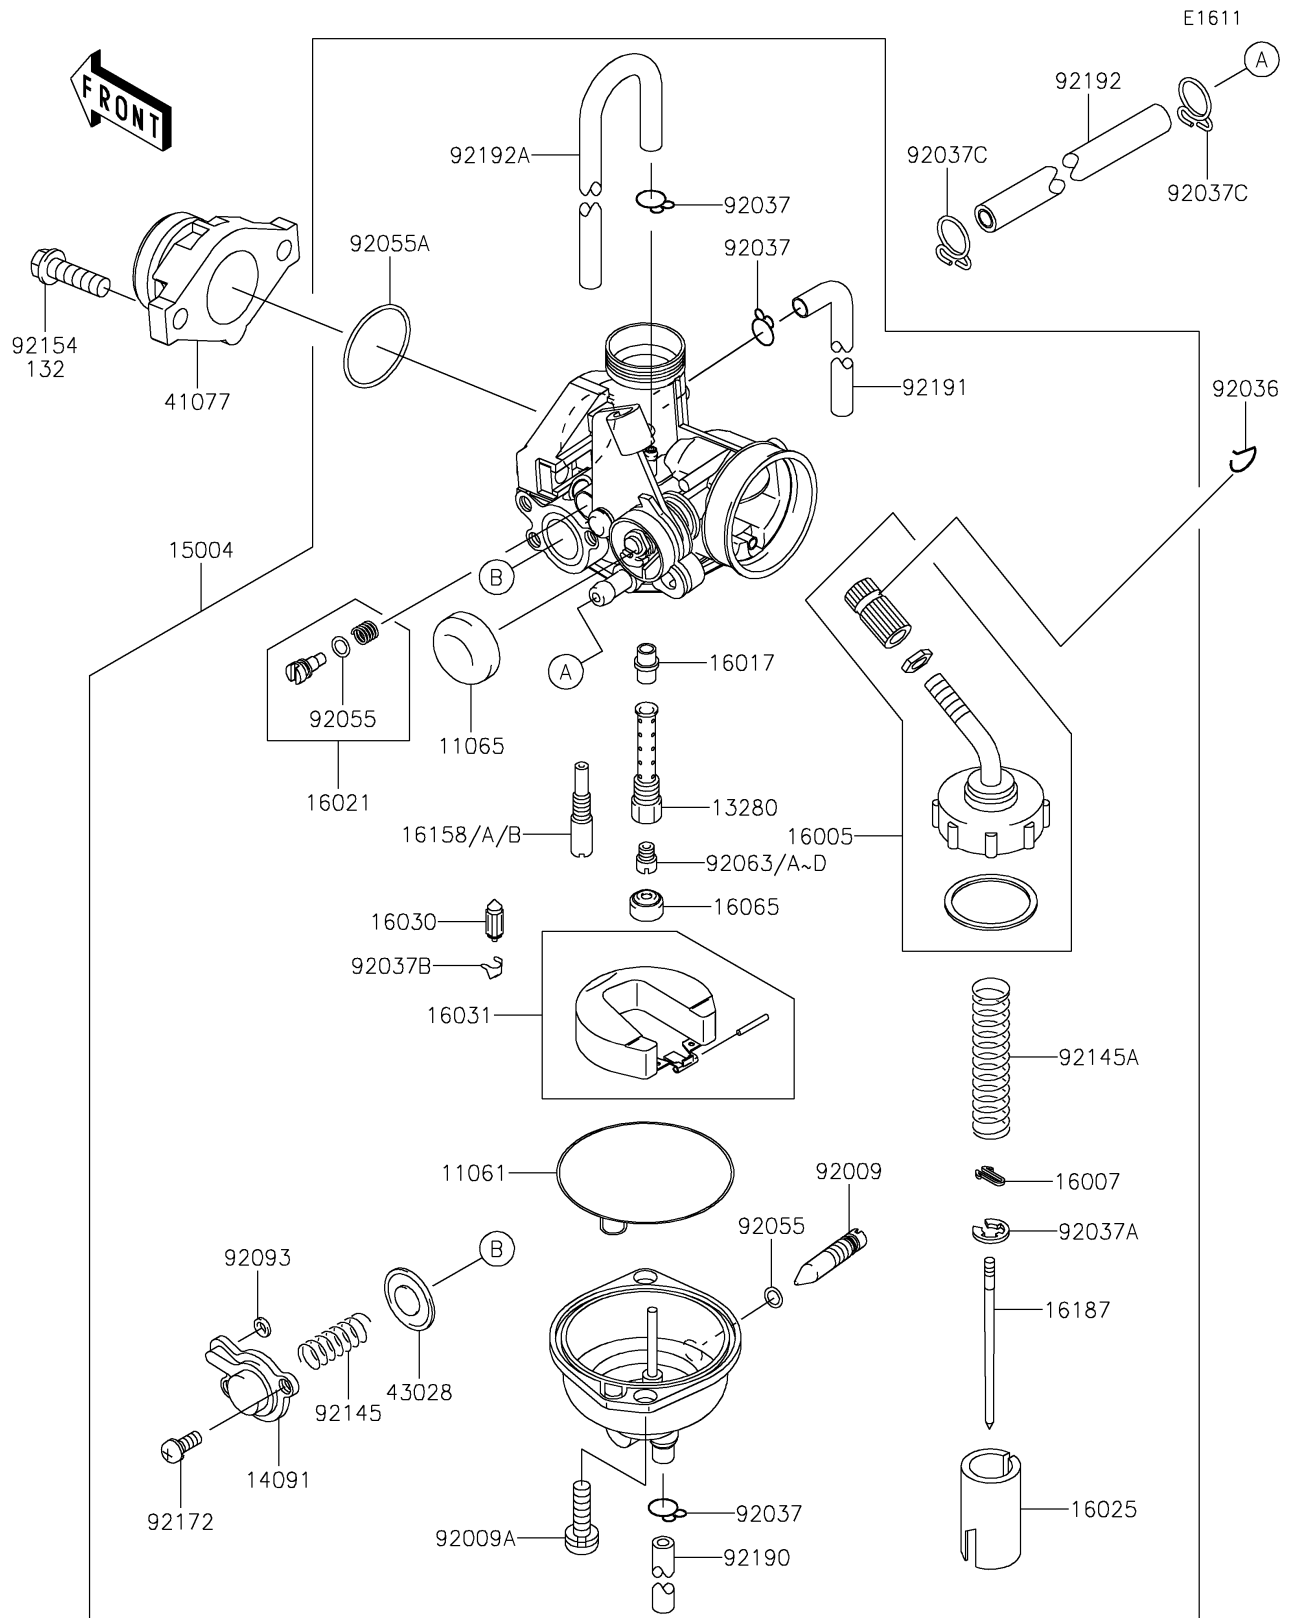

2025 KLX[®]140R F

PARTS DIAGRAM

Carburetor

2025 KLX[®]140R F

PARTS LIST

Carburetor

ITEM NAME

PART NUMBER

QUANTITY
