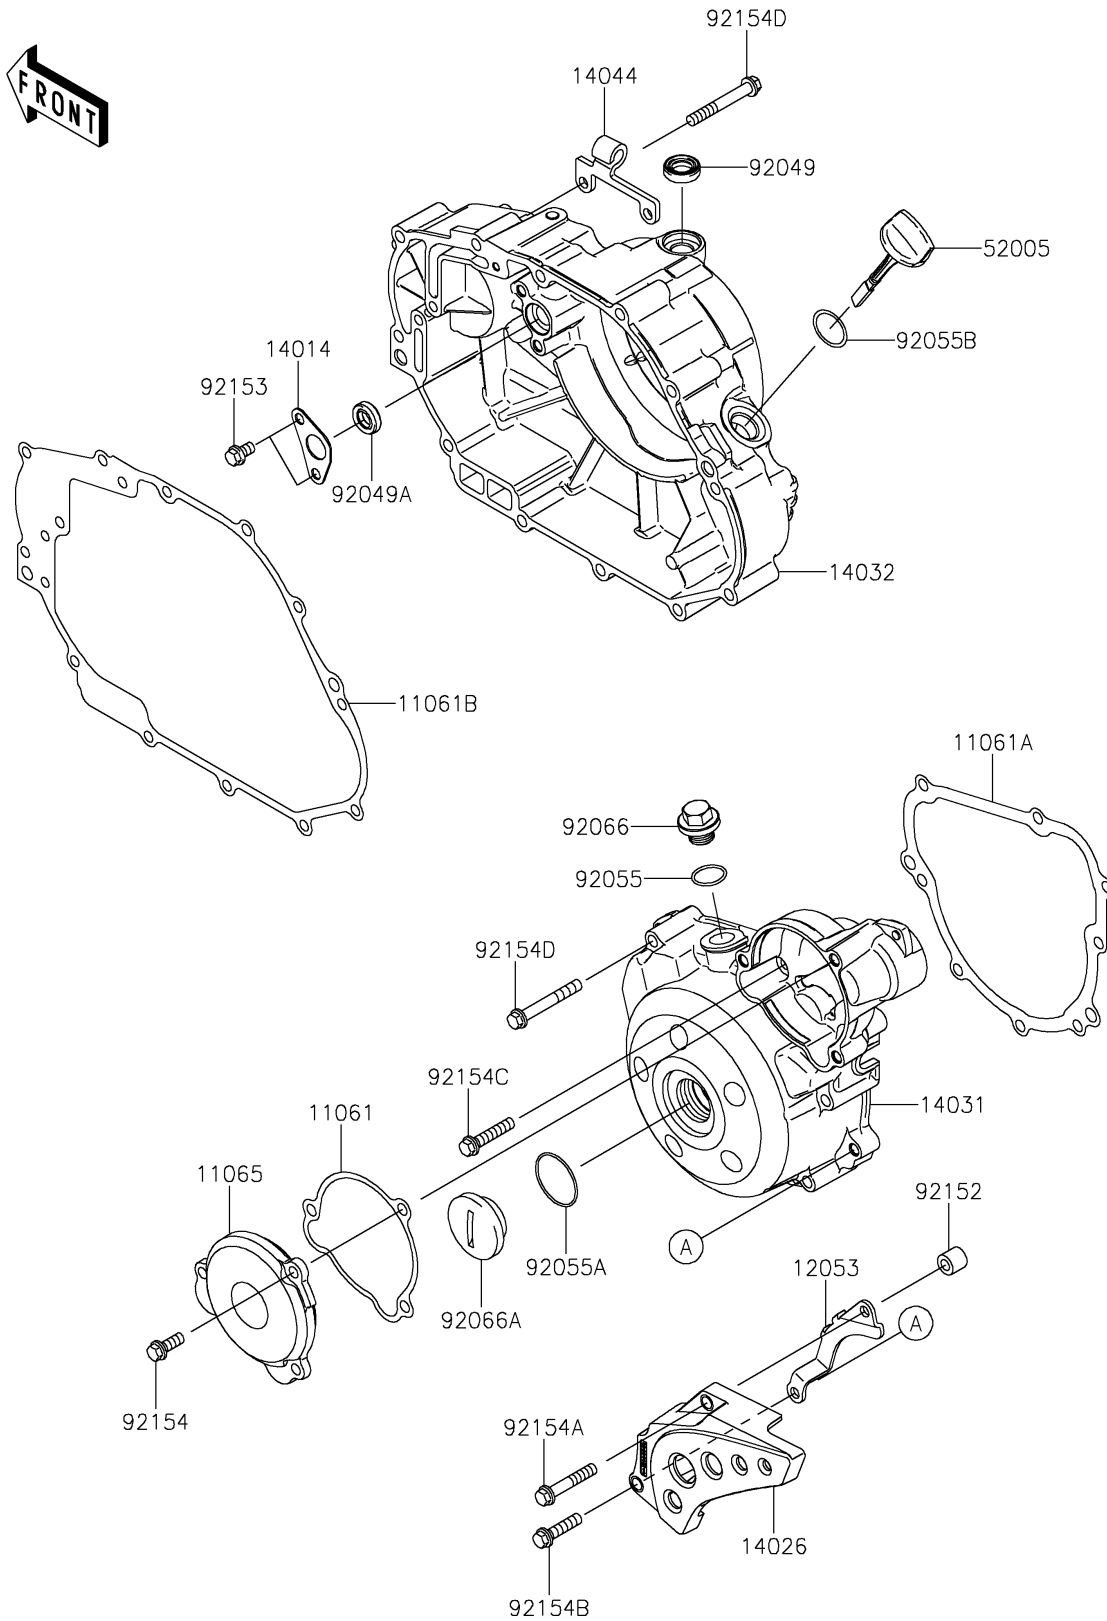

2025 KLX[®]140R F

PARTS DIAGRAM

Engine Cover(s)

E1431

2025 KLX[®]140R F

PARTS LIST

Engine Cover(s)

ITEM NAME

PART NUMBER

QUANTITY
