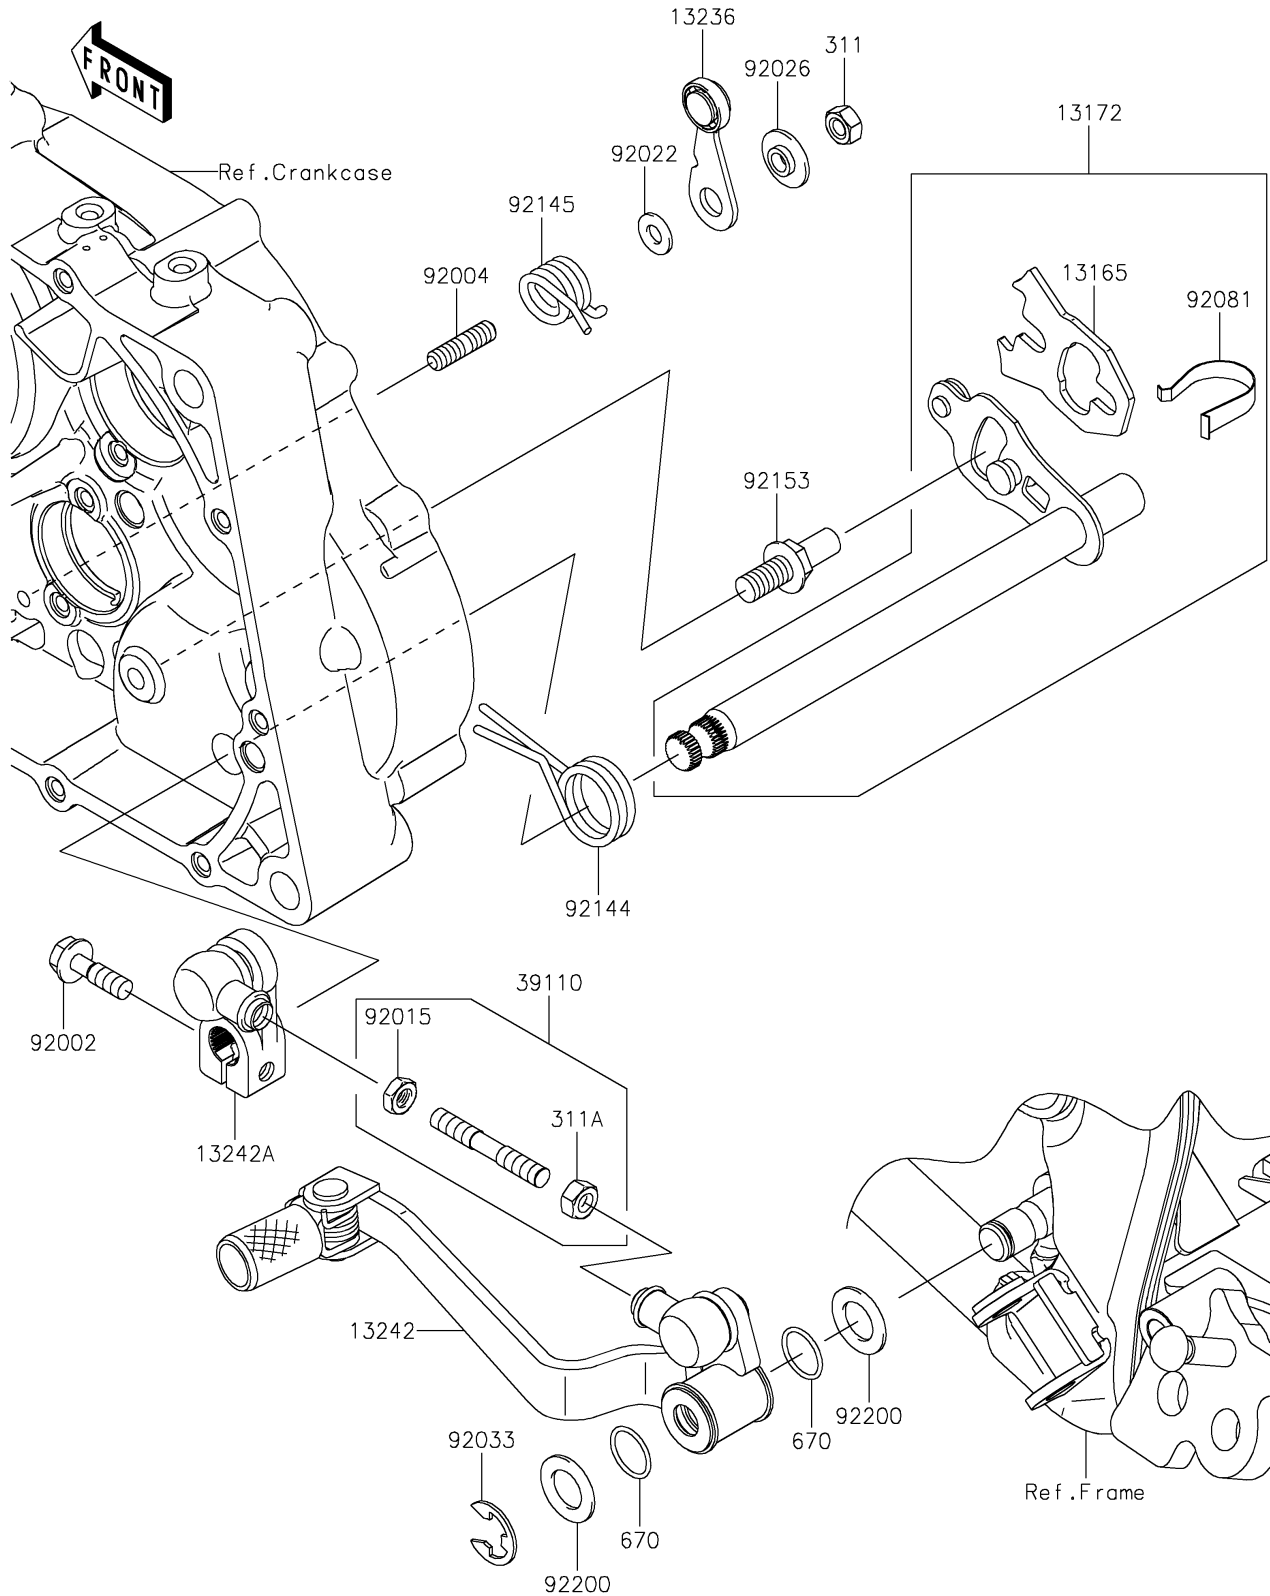

2024 KLX[®]140R F

PARTS DIAGRAM

Gear Change Mechanism

E1370

2024 KLX[®]140R F

PARTS LIST

Gear Change Mechanism

ITEM NAME

PART NUMBER

QUANTITY
