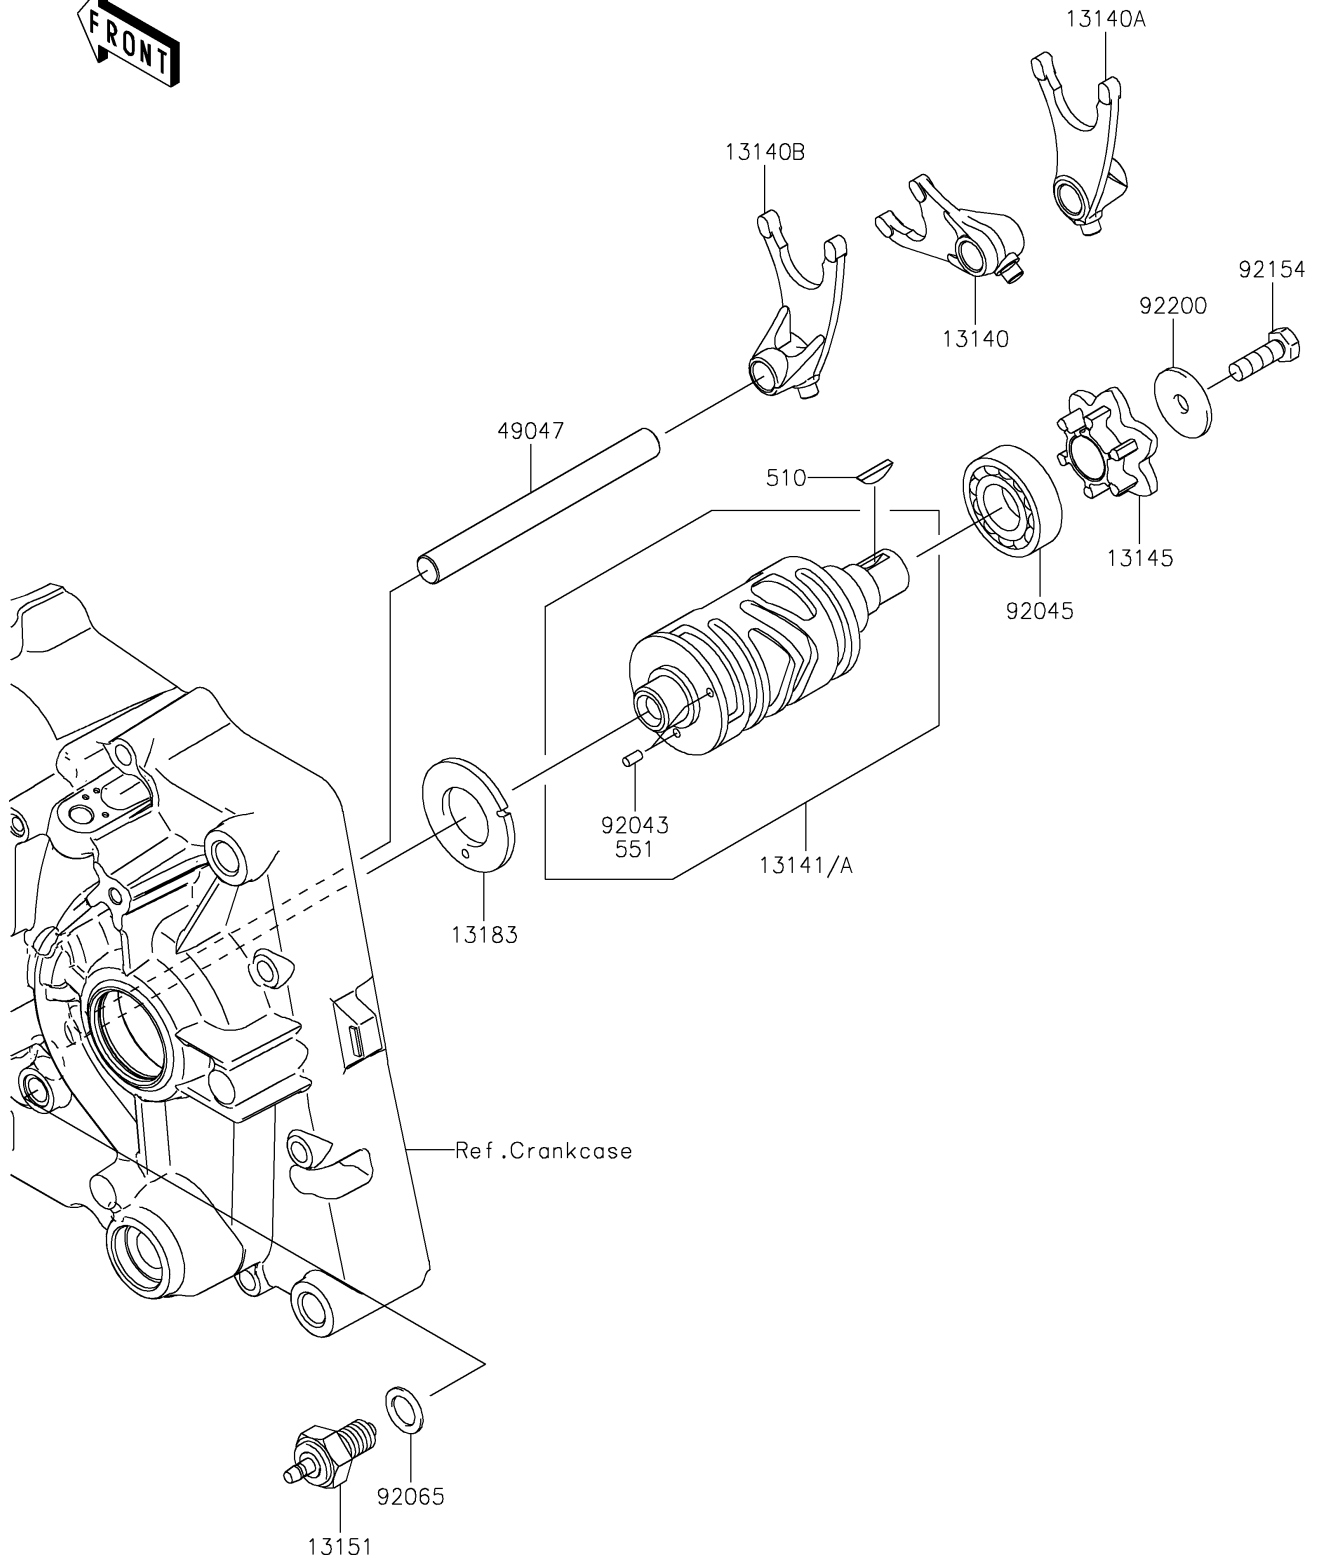

2024 KLX[®]140R F

PARTS DIAGRAM

Gear Change Drum/Shift Fork(s)

E1362

2024 KLX[®]140R F

PARTS LIST

Gear Change Drum/Shift Fork(s)

ITEM NAME

PART NUMBER

QUANTITY
