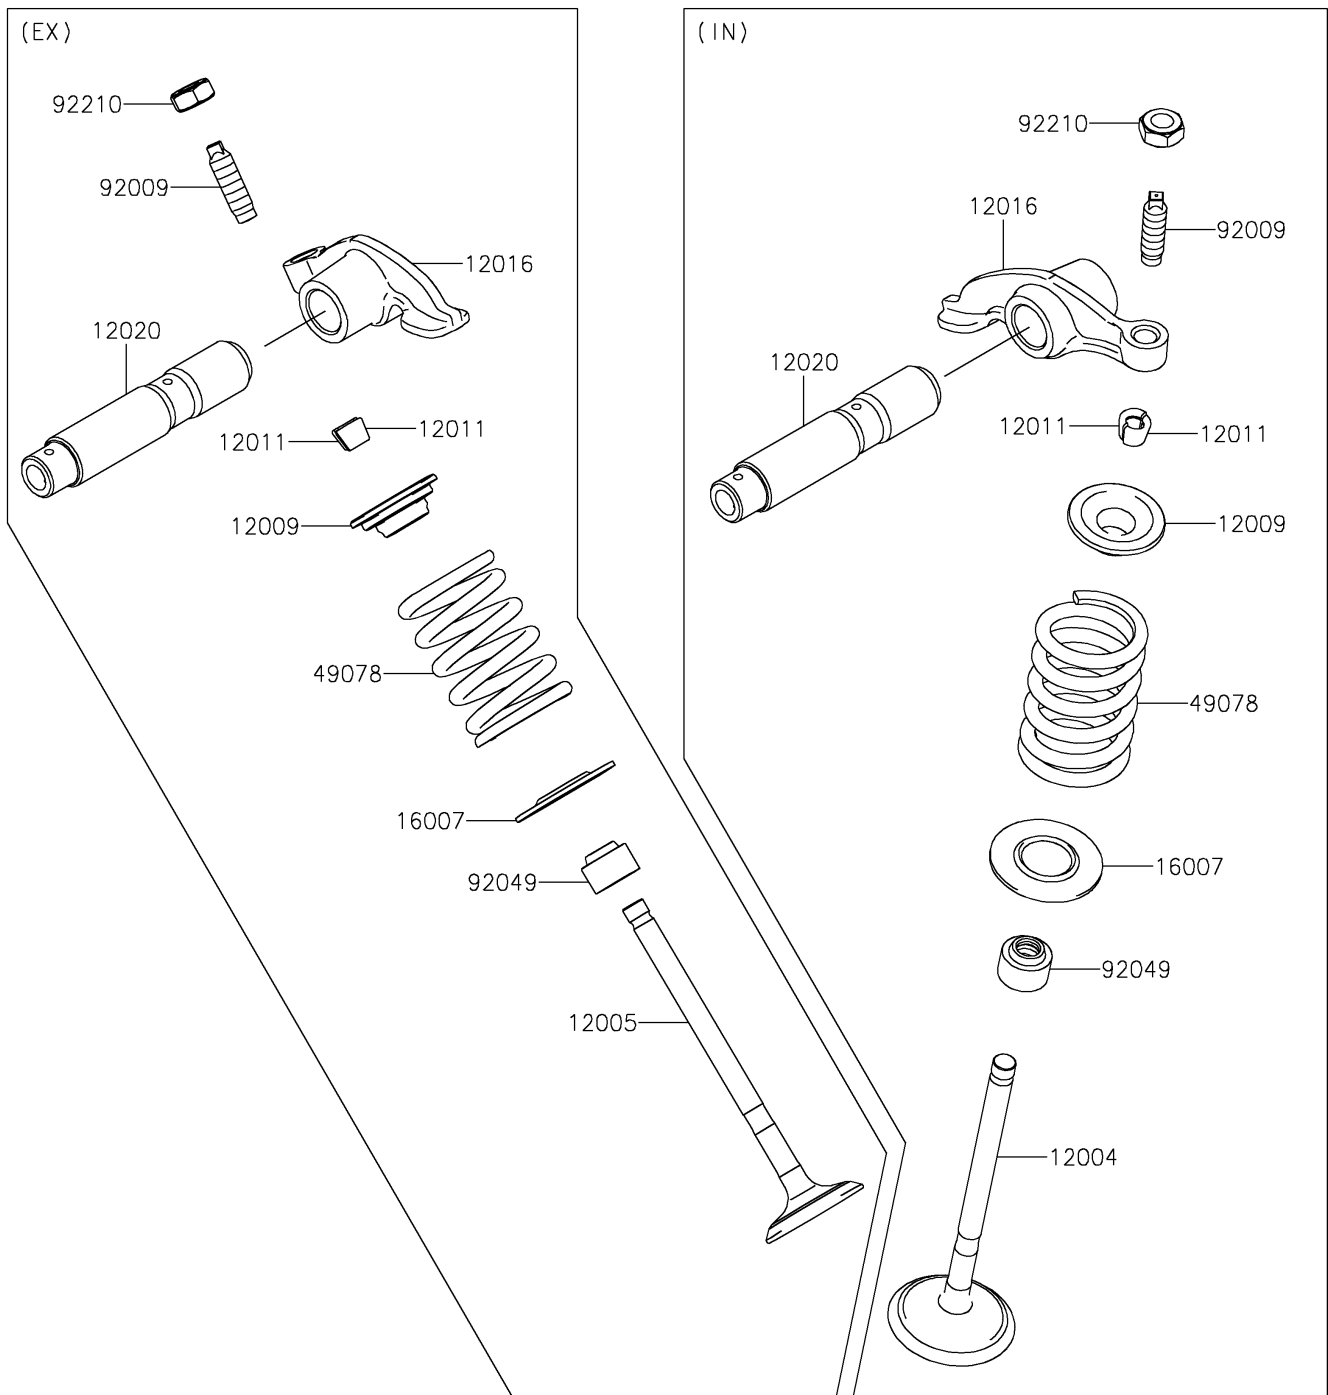

2024 KLX[®]140R F

PARTS DIAGRAM

Valve(s)

E1210

2024 KLX[®]140R F

PARTS LIST

Valve(s)

ITEM NAME

PART NUMBER

QUANTITY
