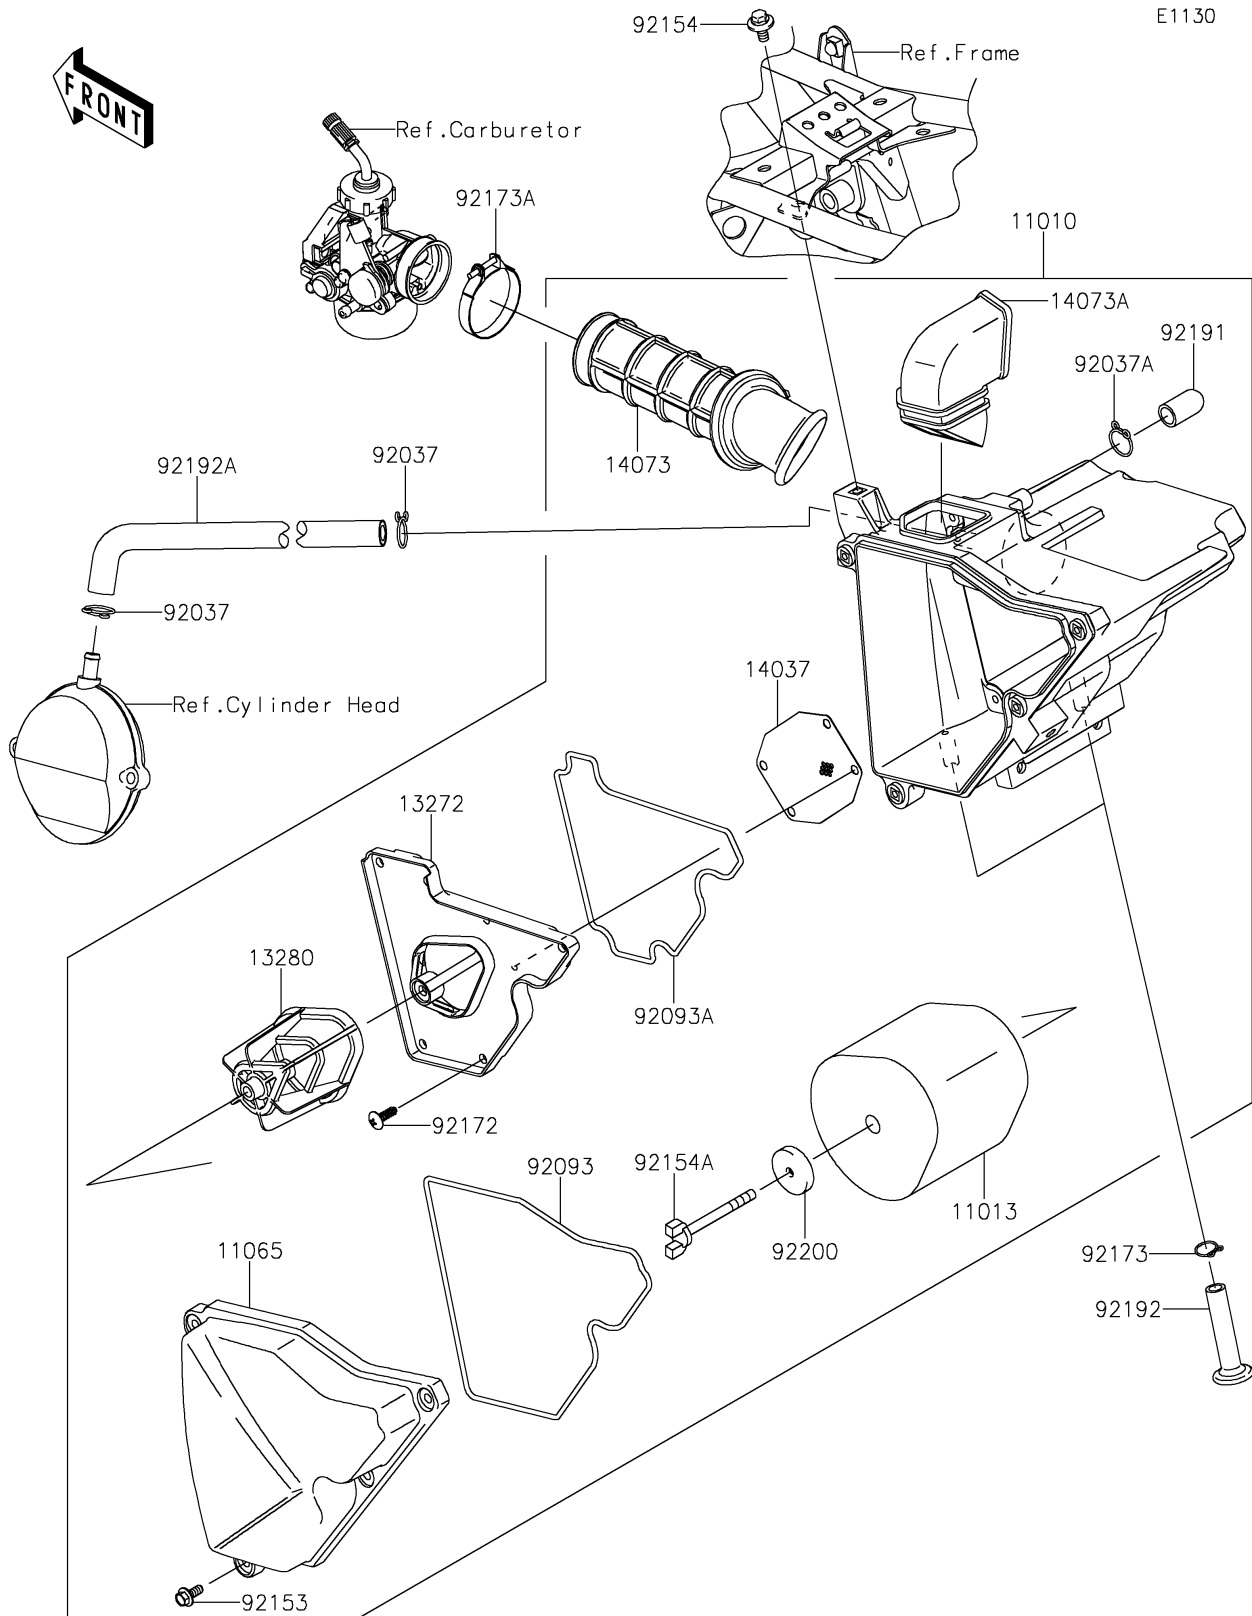

2024 KLX[®]140R F

PARTS DIAGRAM

Air Cleaner

2024 KLX[®]140R F

PARTS LIST

Air Cleaner

ITEM NAME

PART NUMBER

QUANTITY
