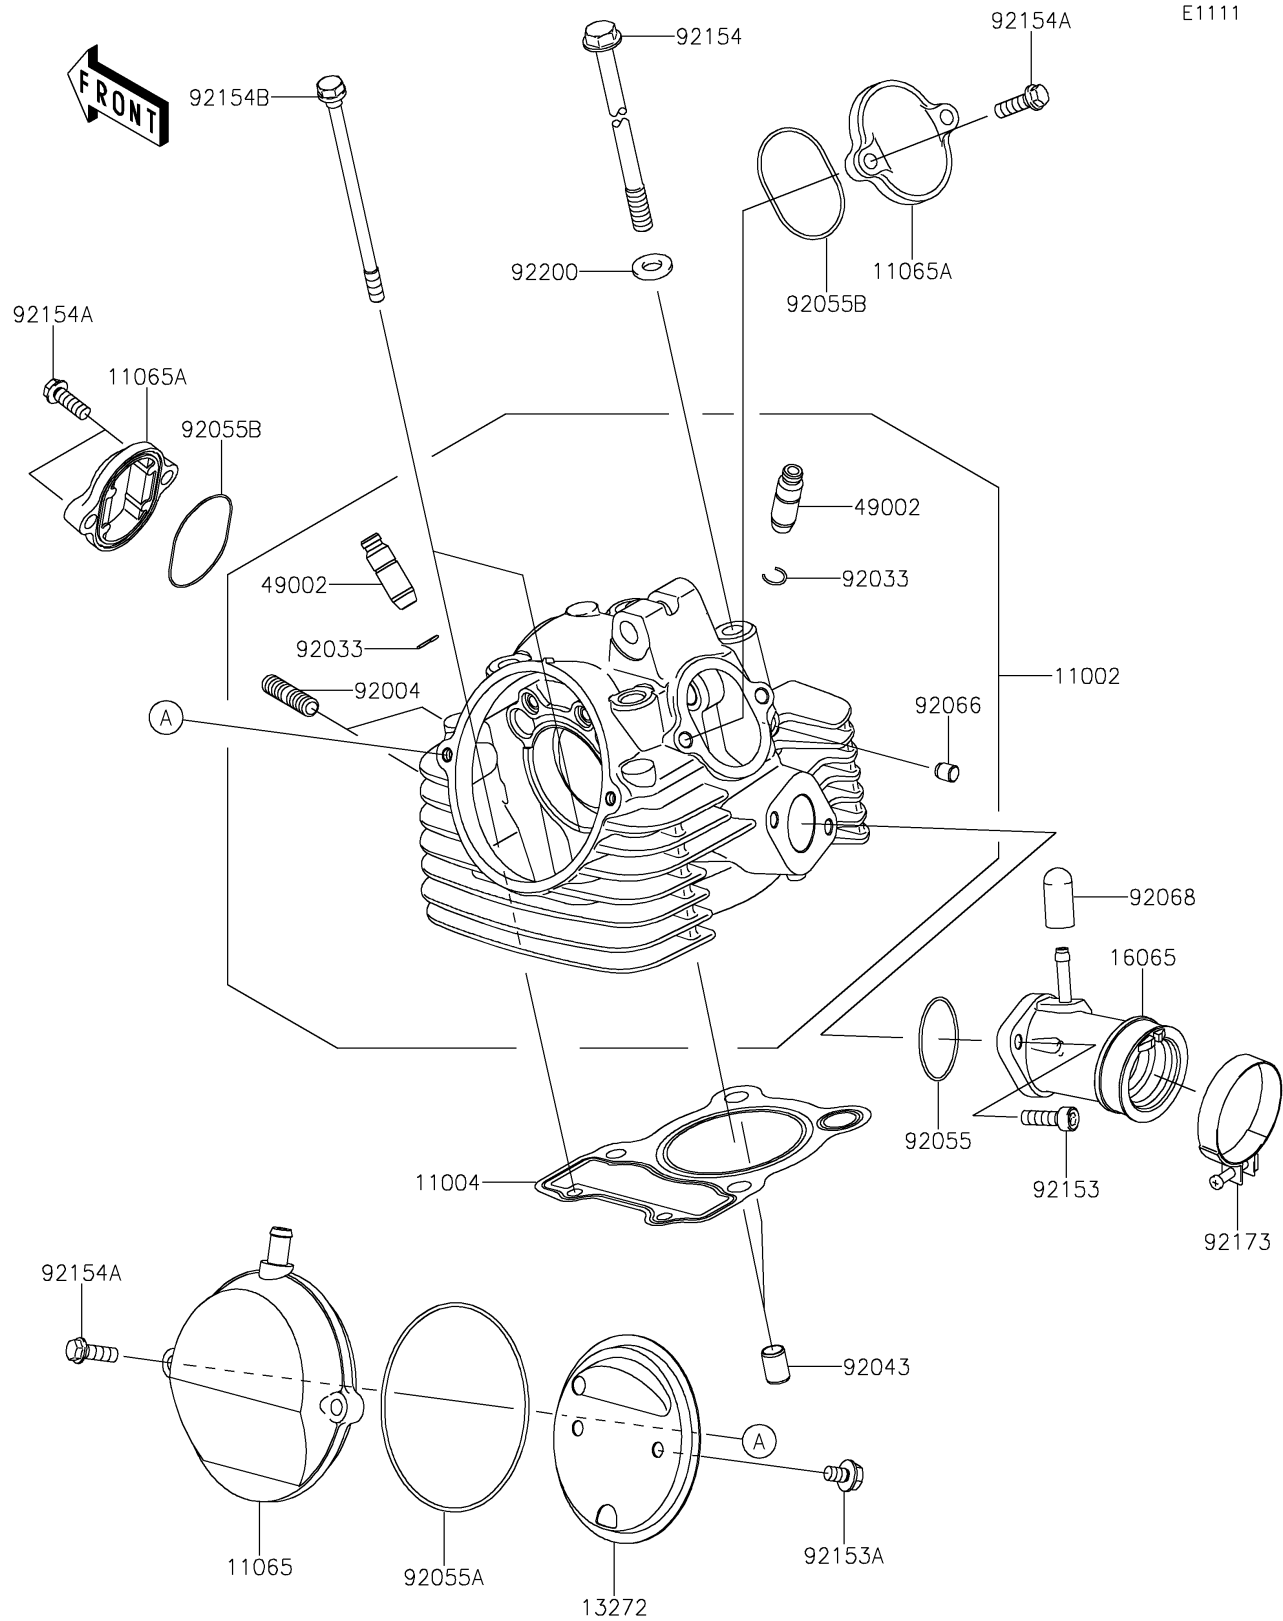

2024 KLX[®]140R F

PARTS DIAGRAM

Cylinder Head

E1111

2024 KLX[®]140R F

PARTS LIST

Cylinder Head

ITEM NAME

PART NUMBER

QUANTITY
