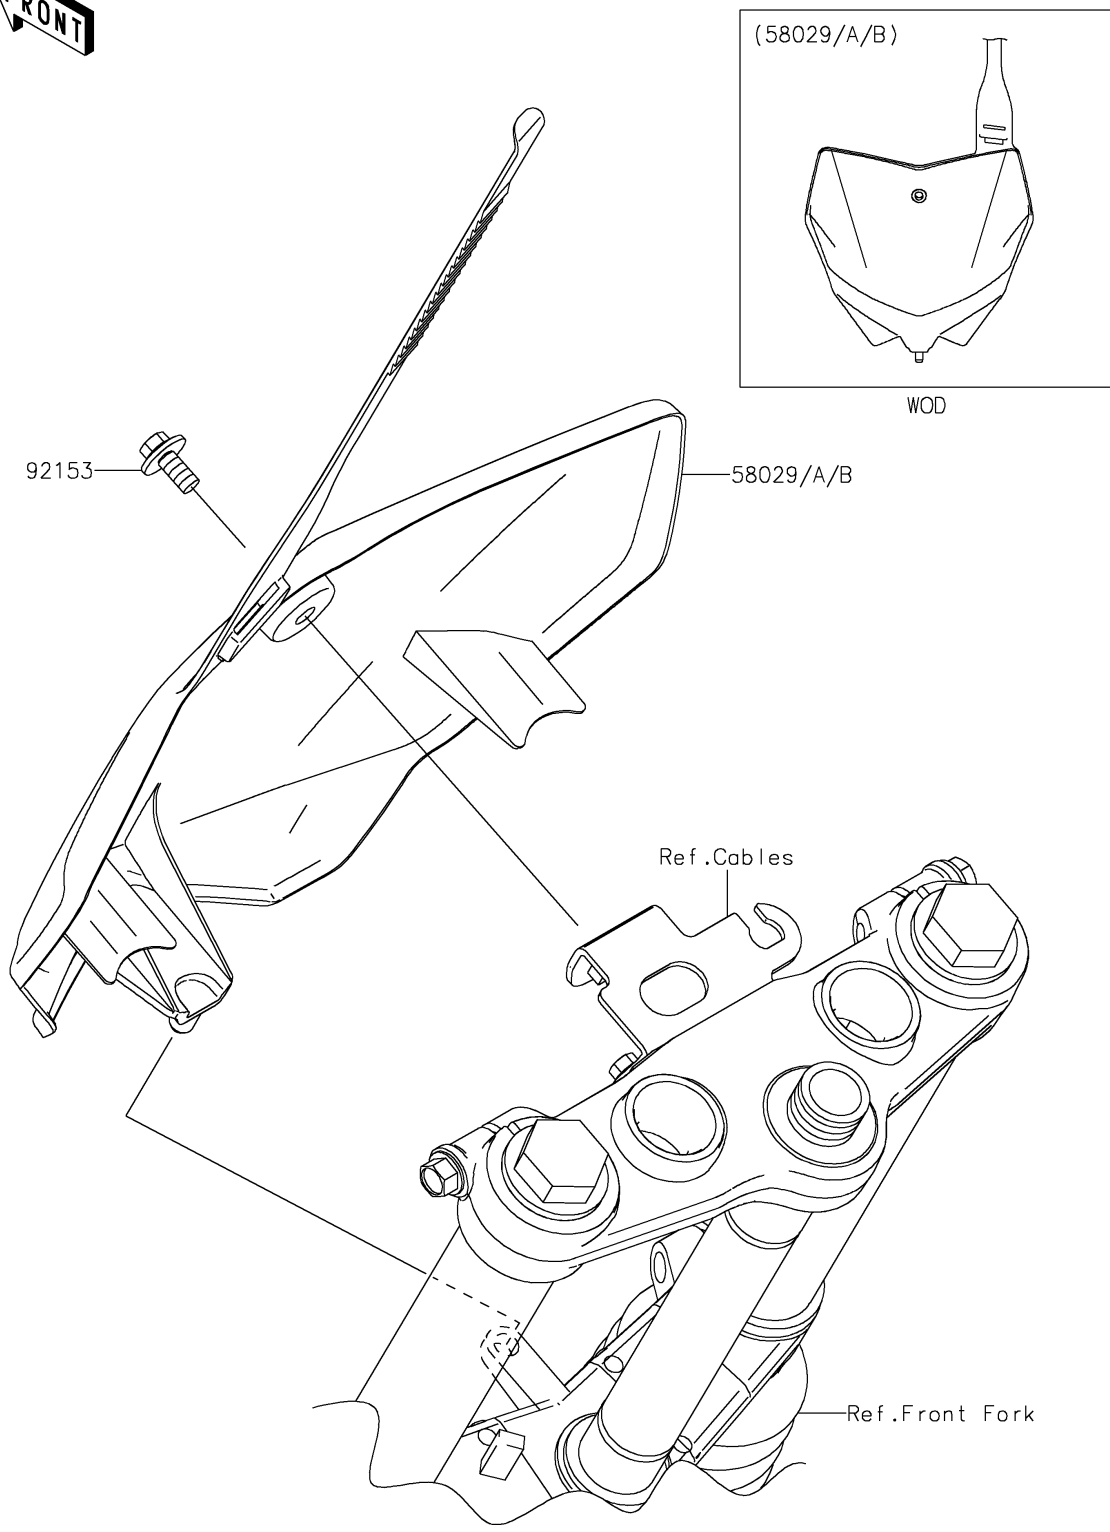

2024 KLX[®]140R L

PARTS DIAGRAM

Accessory

Kawasaki

Let the Good Times Roll[®]

F2910

2024 KLX[®]140R L

PARTS LIST

Accessory

Kawasaki

Let the Good Times Roll[®]

ITEM NAME

PART NUMBER

QUANTITY
