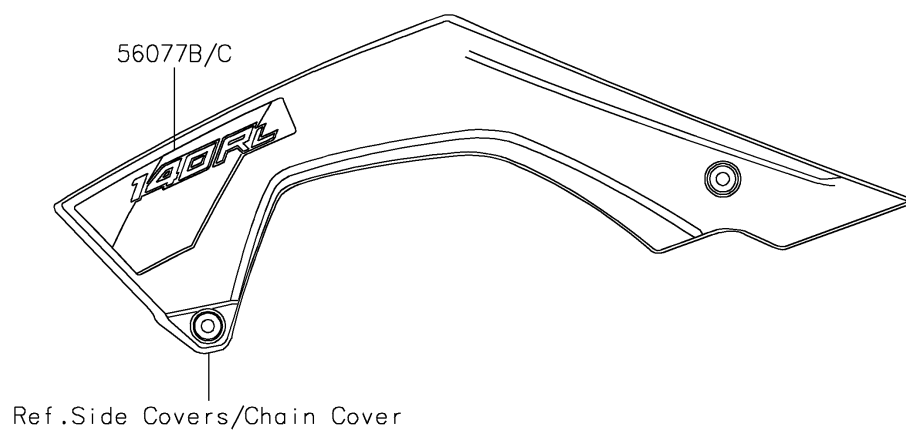

2026 KLX[®]140R L

PARTS DIAGRAM

Decals(Green)(BTFNN/BVFNN)

F2861F

2026 KLX[®]140R L

PARTS LIST

Decals(Green)(BTFNN/BVFNN)

ITEM NAME	PART NUMBER	QUANTITY
MARK,KAWASAKI (Ref # 56054)	56054-3938	1
PATTERN,SHROUD,LH,UPP (Ref # 56077)	56077-2919	1
PATTERN,SHROUD,RH,UPP (Ref # 56077A)	56077-2920	1
PATTERN,SHROUD,LH,LWR (Ref # 56077B)	56077-2947	1
PATTERN,SHROUD,RH,LWR (Ref # 56077C)	56077-2948	1