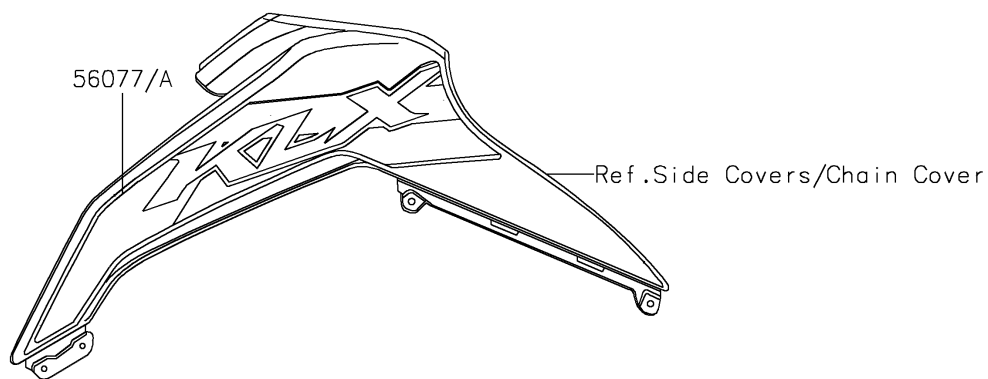

2026 KLX[®]140R L

PARTS DIAGRAM

Decals(Green)(BTFNN/BVFNN)

F2861F

2026 KLX[®]140R L

PARTS LIST

Decals(Green)(BTFNN/BVFNN)

ITEM NAME	PART NUMBER	QUANTITY
MARK,KAWASAKI (Ref # 56054)	56054-3938	1
PATTERN,SHROUD,LH,UPP (Ref # 56077)	56077-2919	1
PATTERN,SHROUD,RH,UPP (Ref # 56077A)	56077-2920	1
PATTERN,SHROUD,LH,LWR (Ref # 56077B)	56077-2947	1
PATTERN,SHROUD,RH,LWR (Ref # 56077C)	56077-2948	1