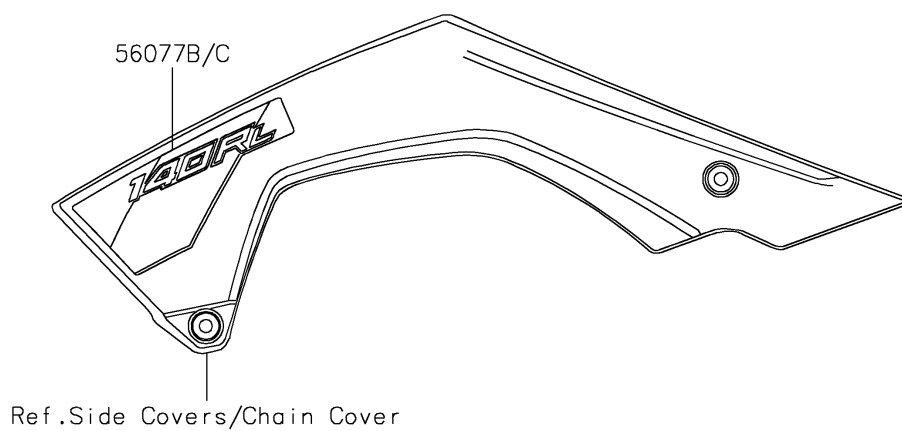

# 2026 KLX<sup>®</sup>140R L

## PARTS DIAGRAM

Decals(Green)(BTFNN/BVFNN)

F2861F