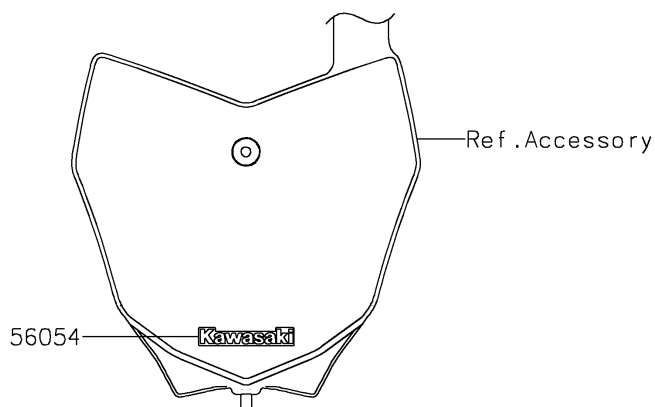

# 2026 KLX<sup>®</sup>140R L

## PARTS DIAGRAM

Decals(Green)(BTFNN/BVFNN)

F2861F

## PARTS LIST

Decals(Green)(BTFNN/BVFNN)

| ITEM NAME                            | PART NUMBER | QUANTITY |
|--------------------------------------|-------------|----------|
| MARK,KAWASAKI (Ref # 56054)          | 56054-3938  | 1        |
| PATTERN,SHROUD,LH,UPP (Ref # 56077)  | 56077-2919  | 1        |
| PATTERN,SHROUD,RH,UPP (Ref # 56077A) | 56077-2920  | 1        |
| PATTERN,SHROUD,LH,LWR (Ref # 56077B) | 56077-2947  | 1        |
| PATTERN,SHROUD,RH,LWR (Ref # 56077C) | 56077-2948  | 1        |