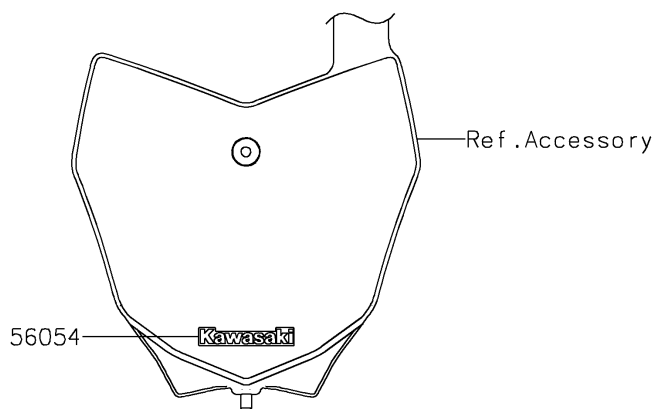

2026 KLX[®]140R L

PARTS DIAGRAM

Decals(White)(BTFNN/BVFNN)

F2861E

2026 KLX[®]140R L

PARTS LIST

Decals(White)(BTFNN/BVFNN)

ITEM NAME	PART NUMBER	QUANTITY
MARK,KAWASAKI (Ref # 56054)	56054-2924	1
PATTERN,SHROUD,LH,UPP (Ref # 56077)	56077-2923	1
PATTERN,SHROUD,RH,UPP (Ref # 56077A)	56077-2924	1
PATTERN,SHROUD,LH,LWR (Ref # 56077B)	56077-2949	1
PATTERN,SHROUD,RH,LWR (Ref # 56077C)	56077-2950	1