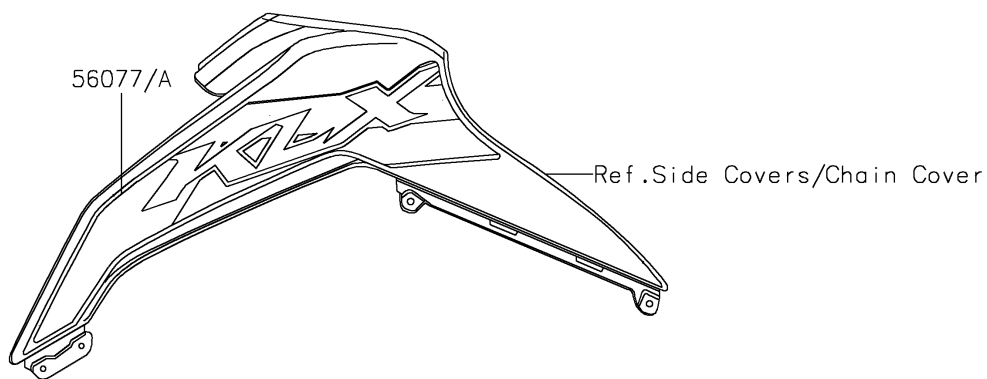

2026 KLX[®]140R L

PARTS DIAGRAM

Decals(White)(BTFNN/BVFNN)

F2861E

2026 KLX[®]140R L

PARTS LIST

Decals(White)(BTFNN/BVFNN)

ITEM NAME	PART NUMBER	QUANTITY
MARK,KAWASAKI (Ref # 56054)	56054-2924	1
PATTERN,SHROUD,LH,UPP (Ref # 56077)	56077-2923	1
PATTERN,SHROUD,RH,UPP (Ref # 56077A)	56077-2924	1
PATTERN,SHROUD,LH,LWR (Ref # 56077B)	56077-2949	1
PATTERN,SHROUD,RH,LWR (Ref # 56077C)	56077-2950	1