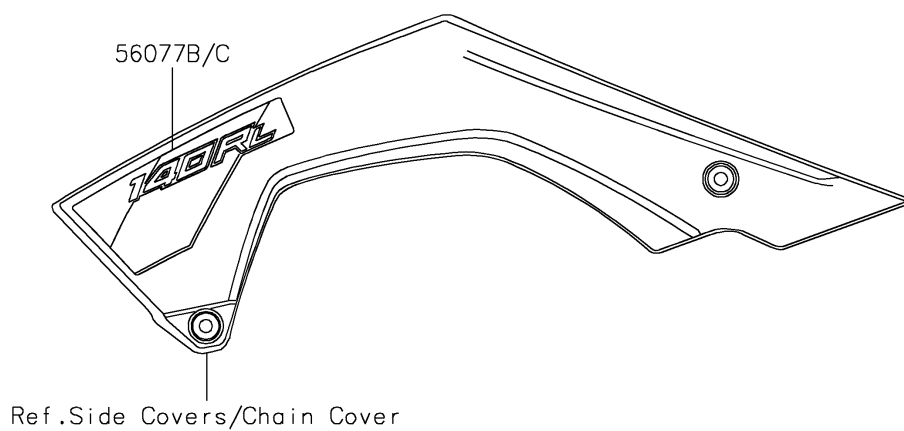

2026 KLX[®]140R L

PARTS DIAGRAM

Decals(White)(BTFNN/BVFNN)

F2861E

2026 KLX[®]140R L

PARTS LIST

Decals(White)(BTFNN/BVFNN)

ITEM NAME	PART NUMBER	QUANTITY
MARK,KAWASAKI (Ref # 56054)	56054-2924	1
PATTERN,SHROUD,LH,UPP (Ref # 56077)	56077-2923	1
PATTERN,SHROUD,RH,UPP (Ref # 56077A)	56077-2924	1
PATTERN,SHROUD,LH,LWR (Ref # 56077B)	56077-2949	1
PATTERN,SHROUD,RH,LWR (Ref # 56077C)	56077-2950	1