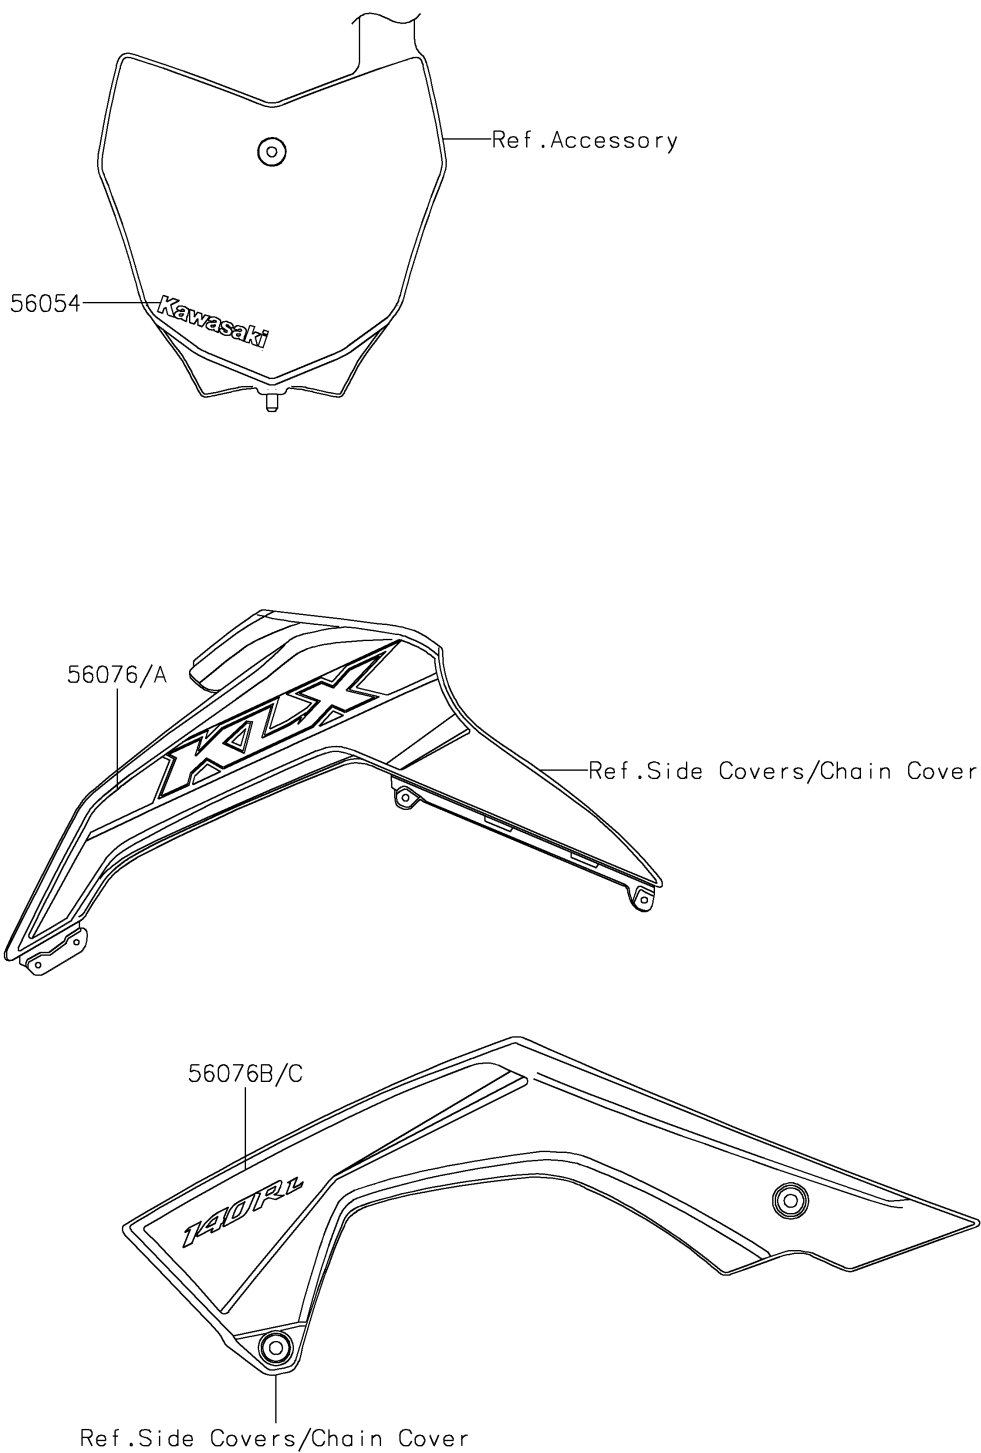

# 2024 KLX<sup>®</sup>140R L

## PARTS DIAGRAM

Decals(Green)(BPFNN)

F2861

## PARTS LIST

Decals(Green)(BPFNN)

**ITEM NAME**

**PART NUMBER**

**QUANTITY**

---