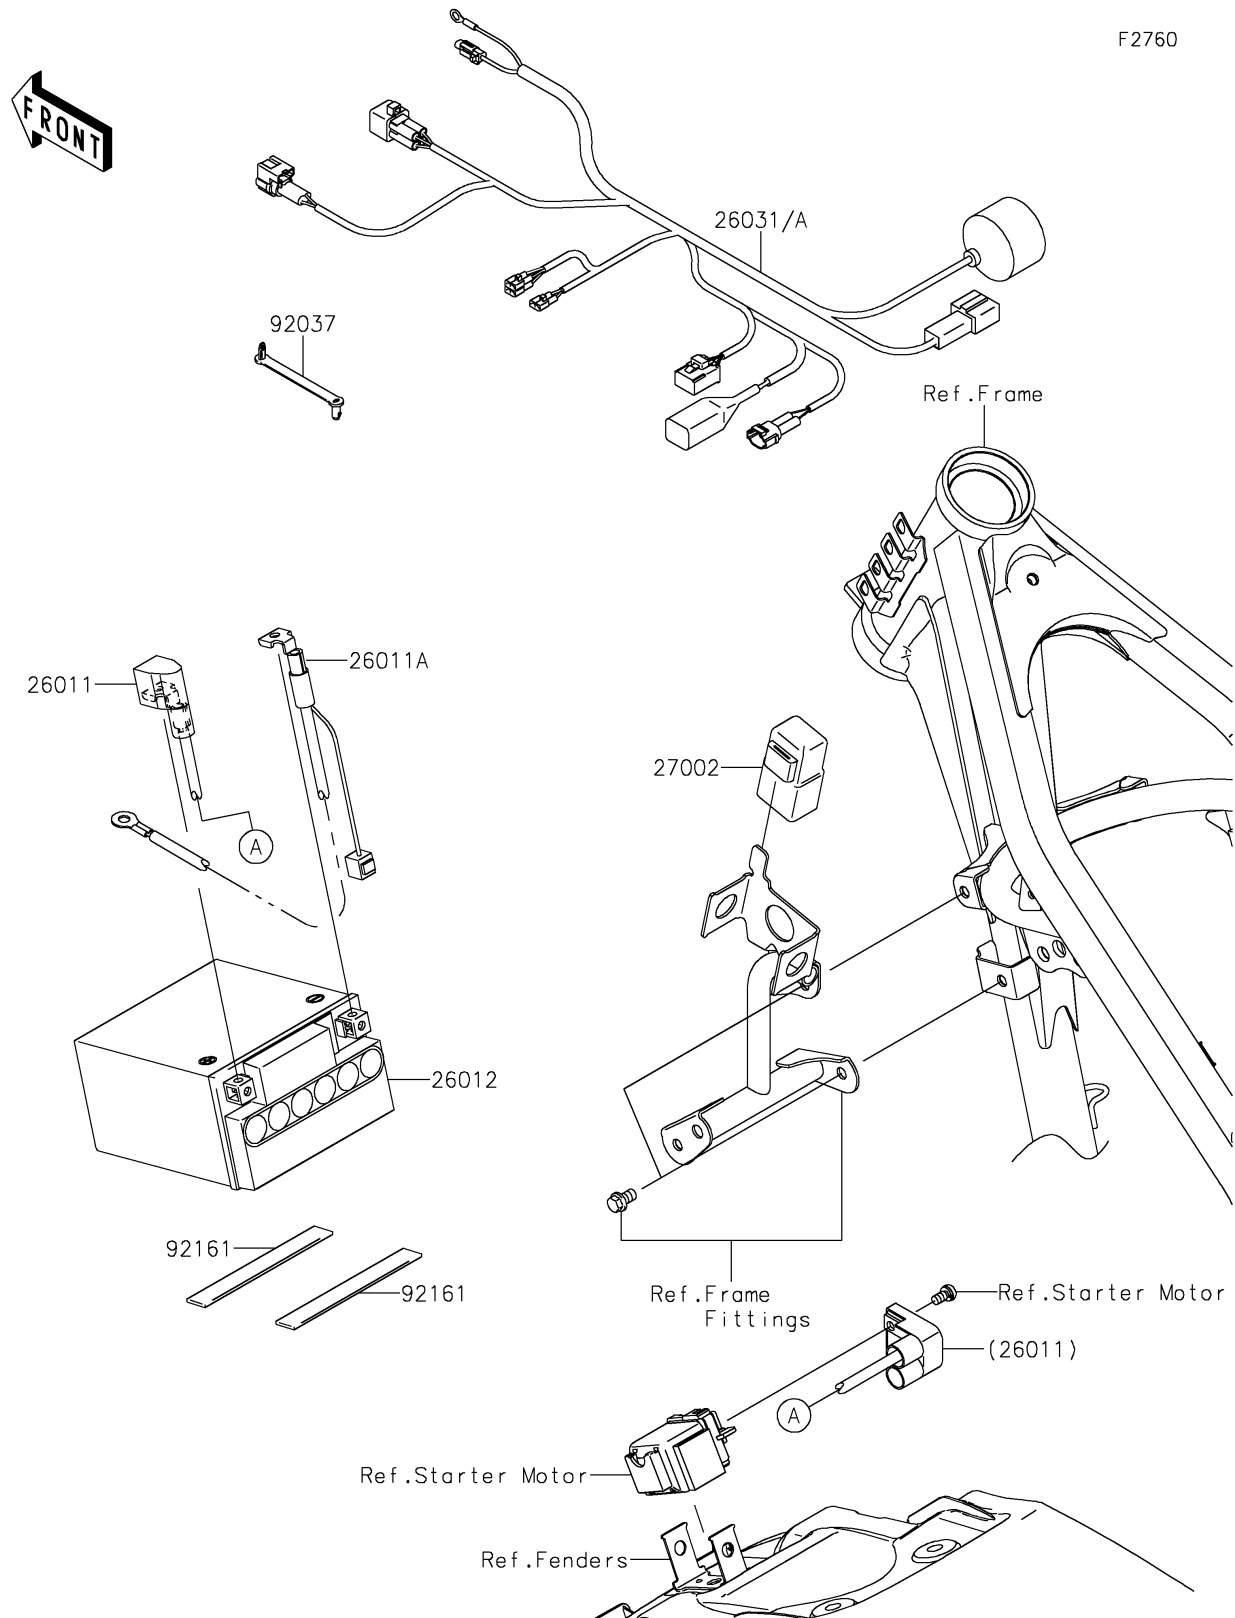

2024 KLX[®]140R L

PARTS DIAGRAM

Chassis Electrical Equipment

2024 KLX[®]140R L

PARTS LIST

Chassis Electrical Equipment

ITEM NAME

PART NUMBER

QUANTITY
