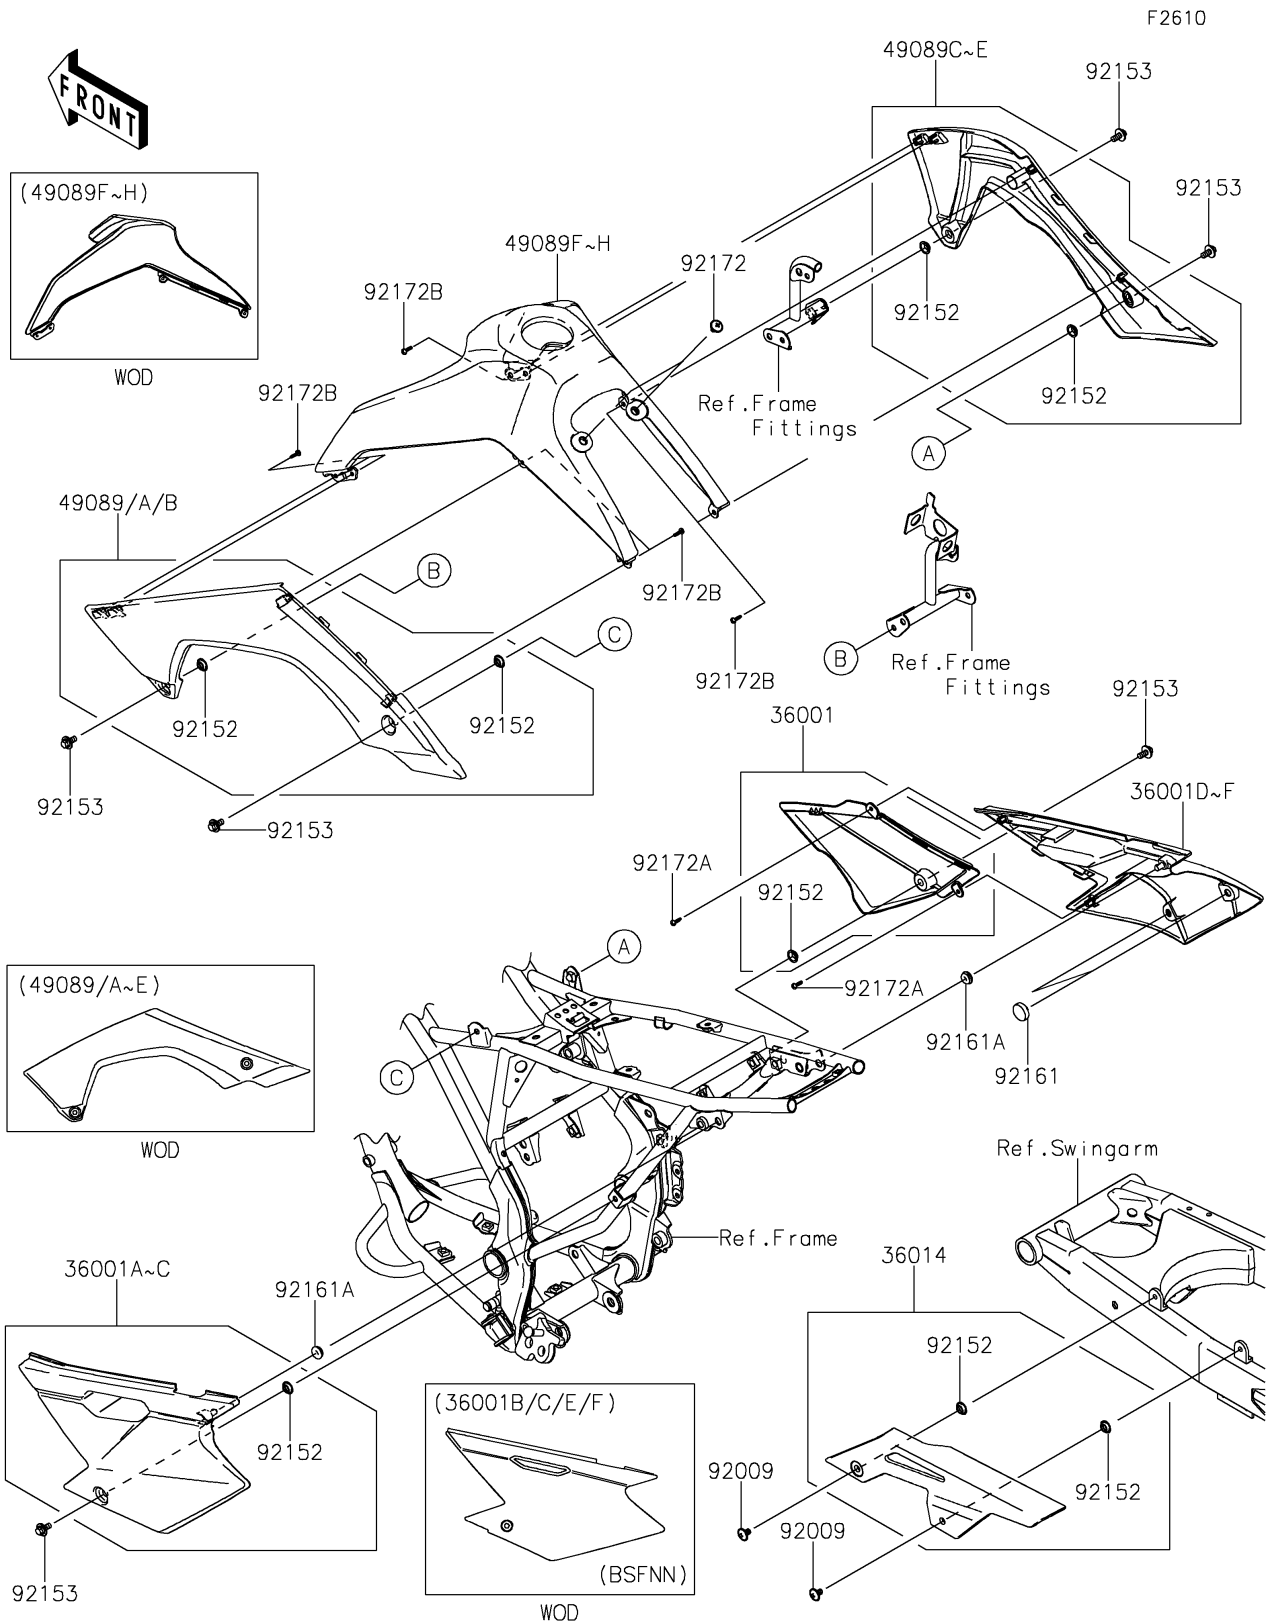

2024 KLX[®]140R L

PARTS DIAGRAM

Side Covers/Chain Cover

2024 KLX[®]140R L

PARTS LIST

Side Covers/Chain Cover

ITEM NAME

PART NUMBER

QUANTITY
