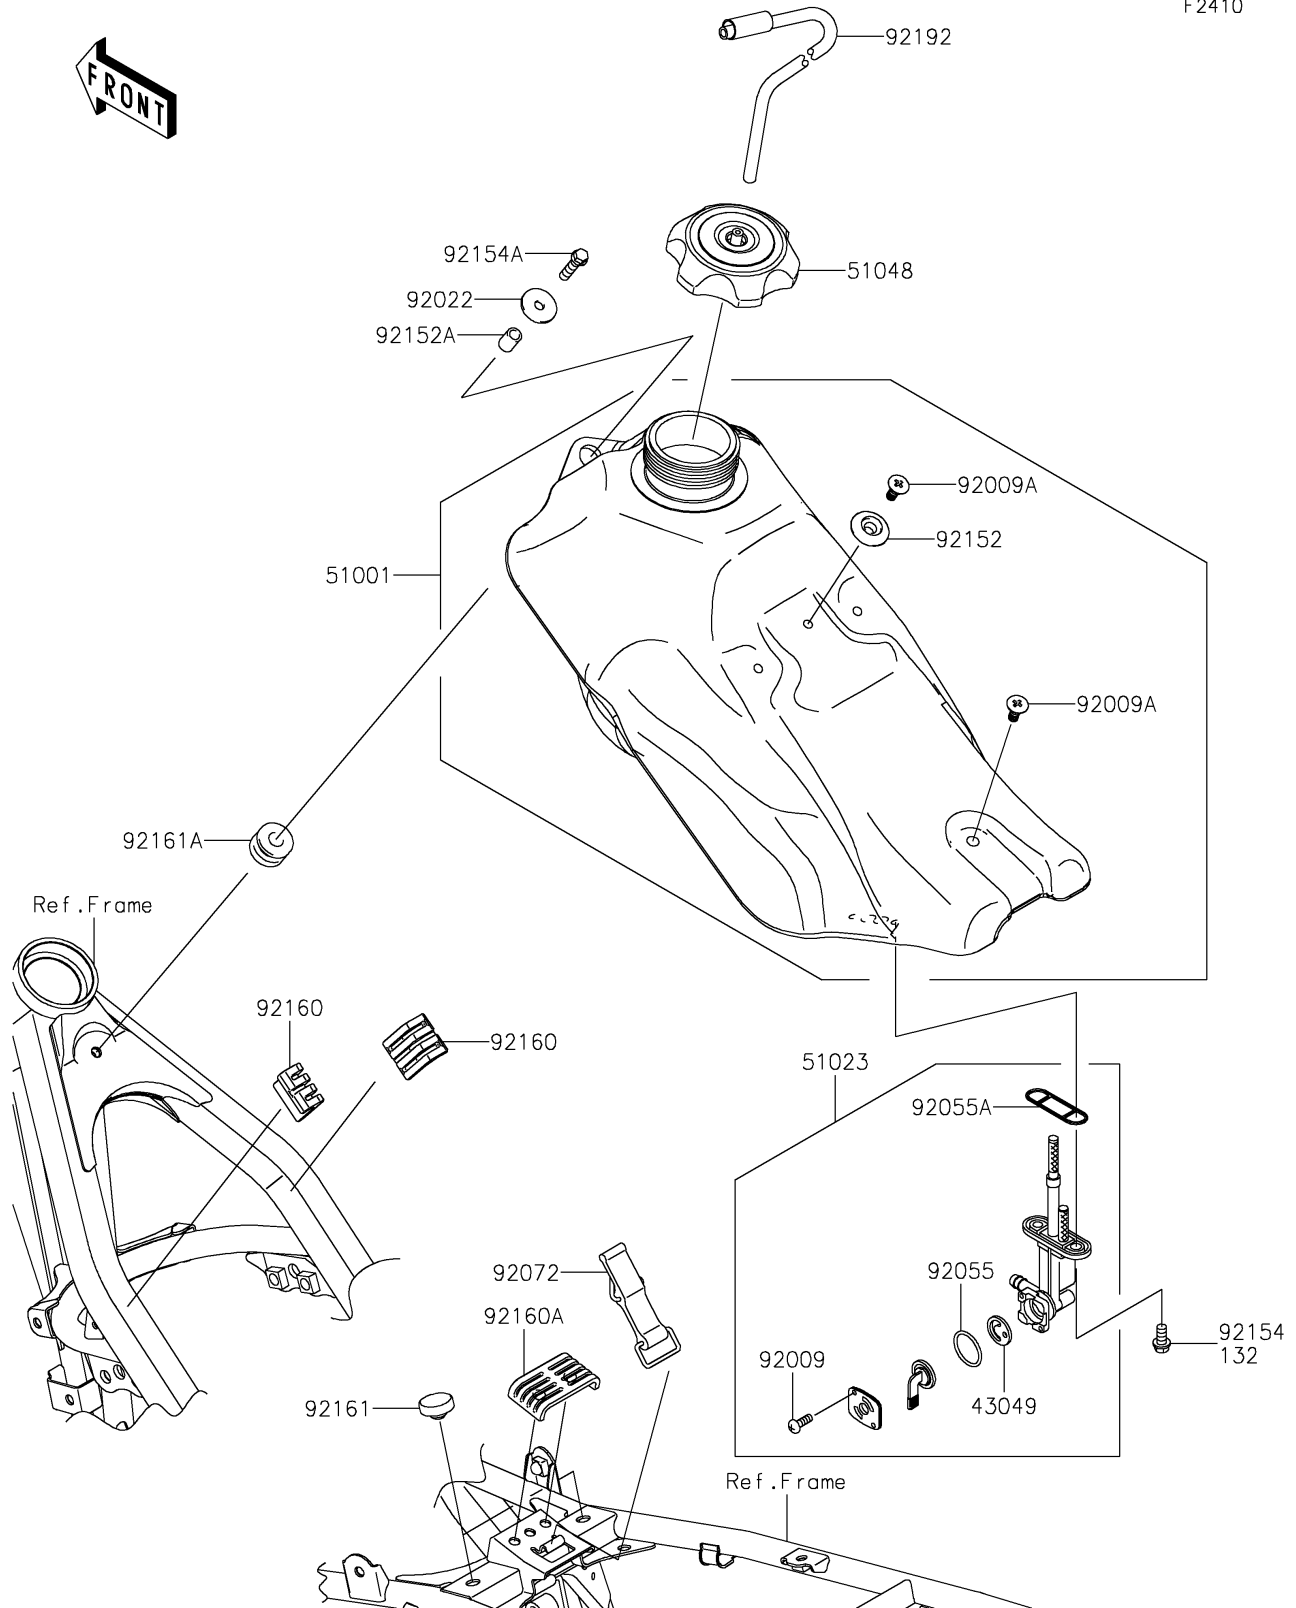

2024 KLX[®]140R L

PARTS DIAGRAM

Fuel Tank

F2410

2024 KLX[®]140R L

PARTS LIST

Fuel Tank

ITEM NAME

PART NUMBER

QUANTITY
