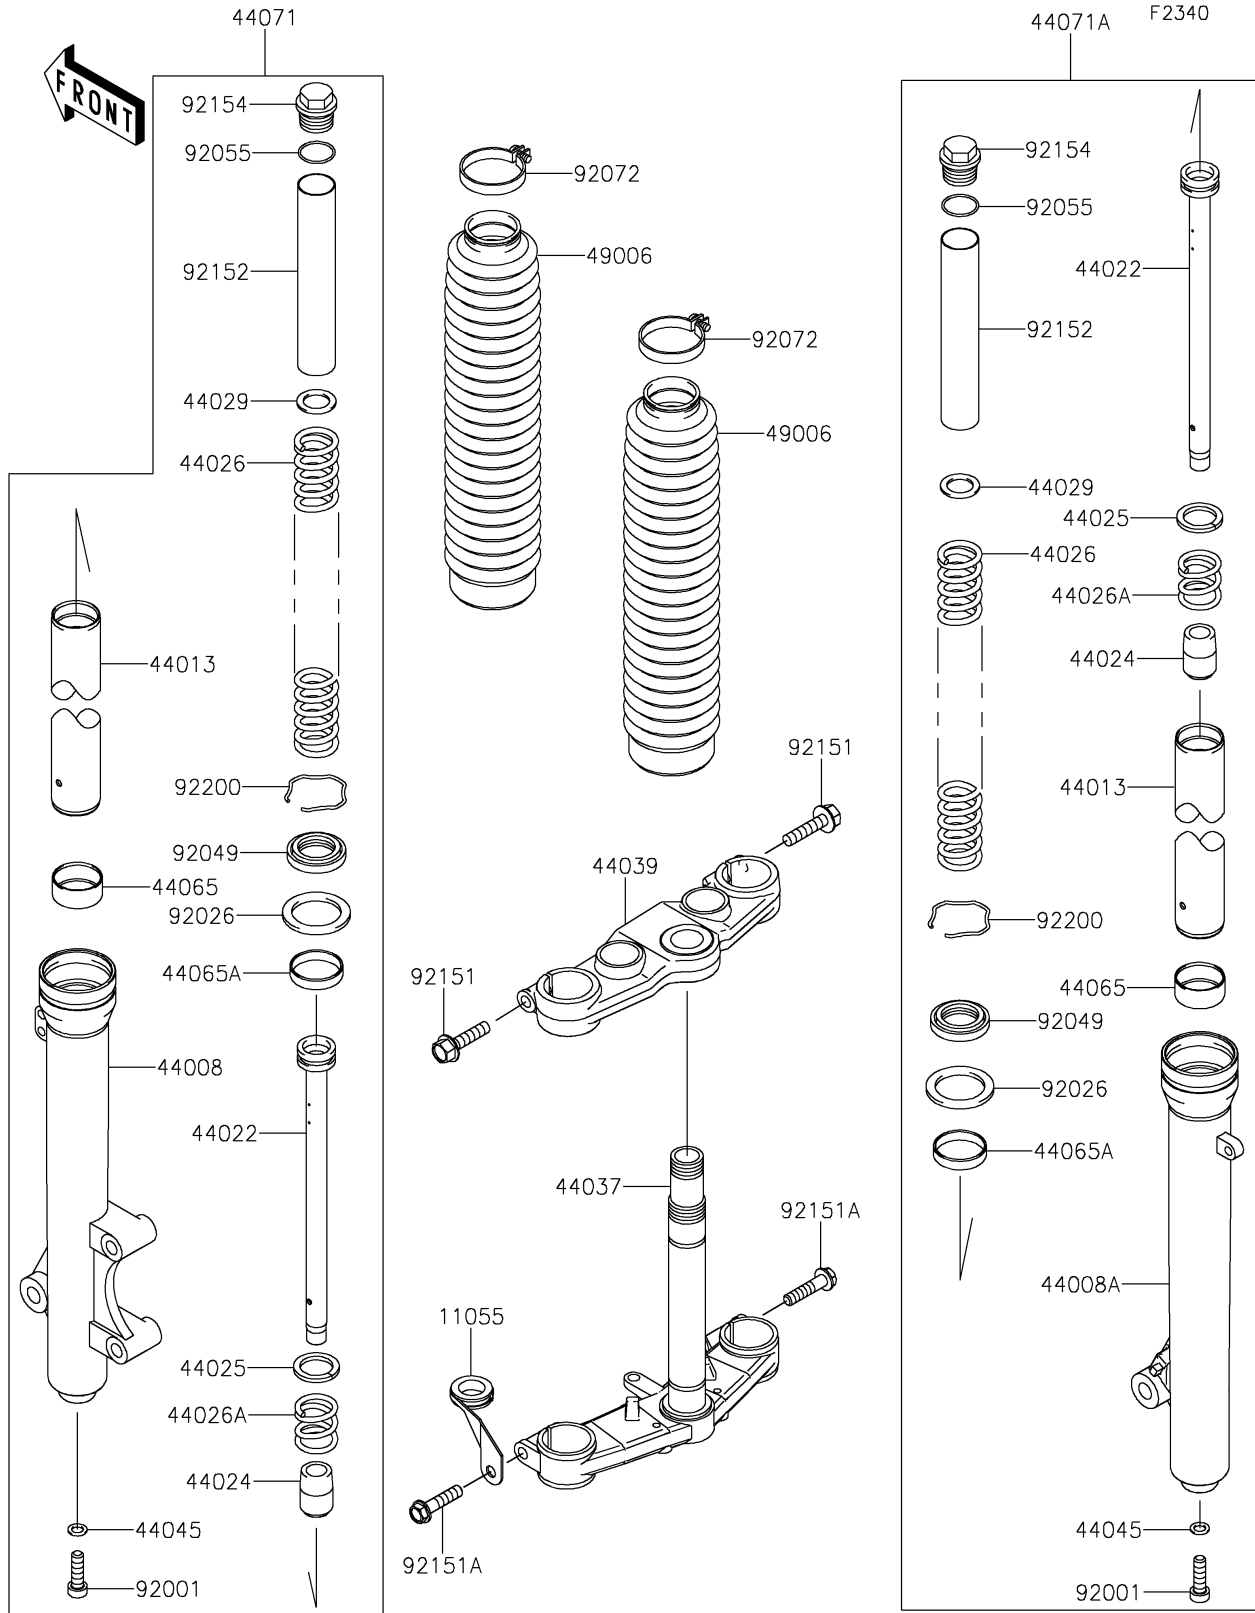

2024 KLX®140R L

PARTS DIAGRAM

Front Fork