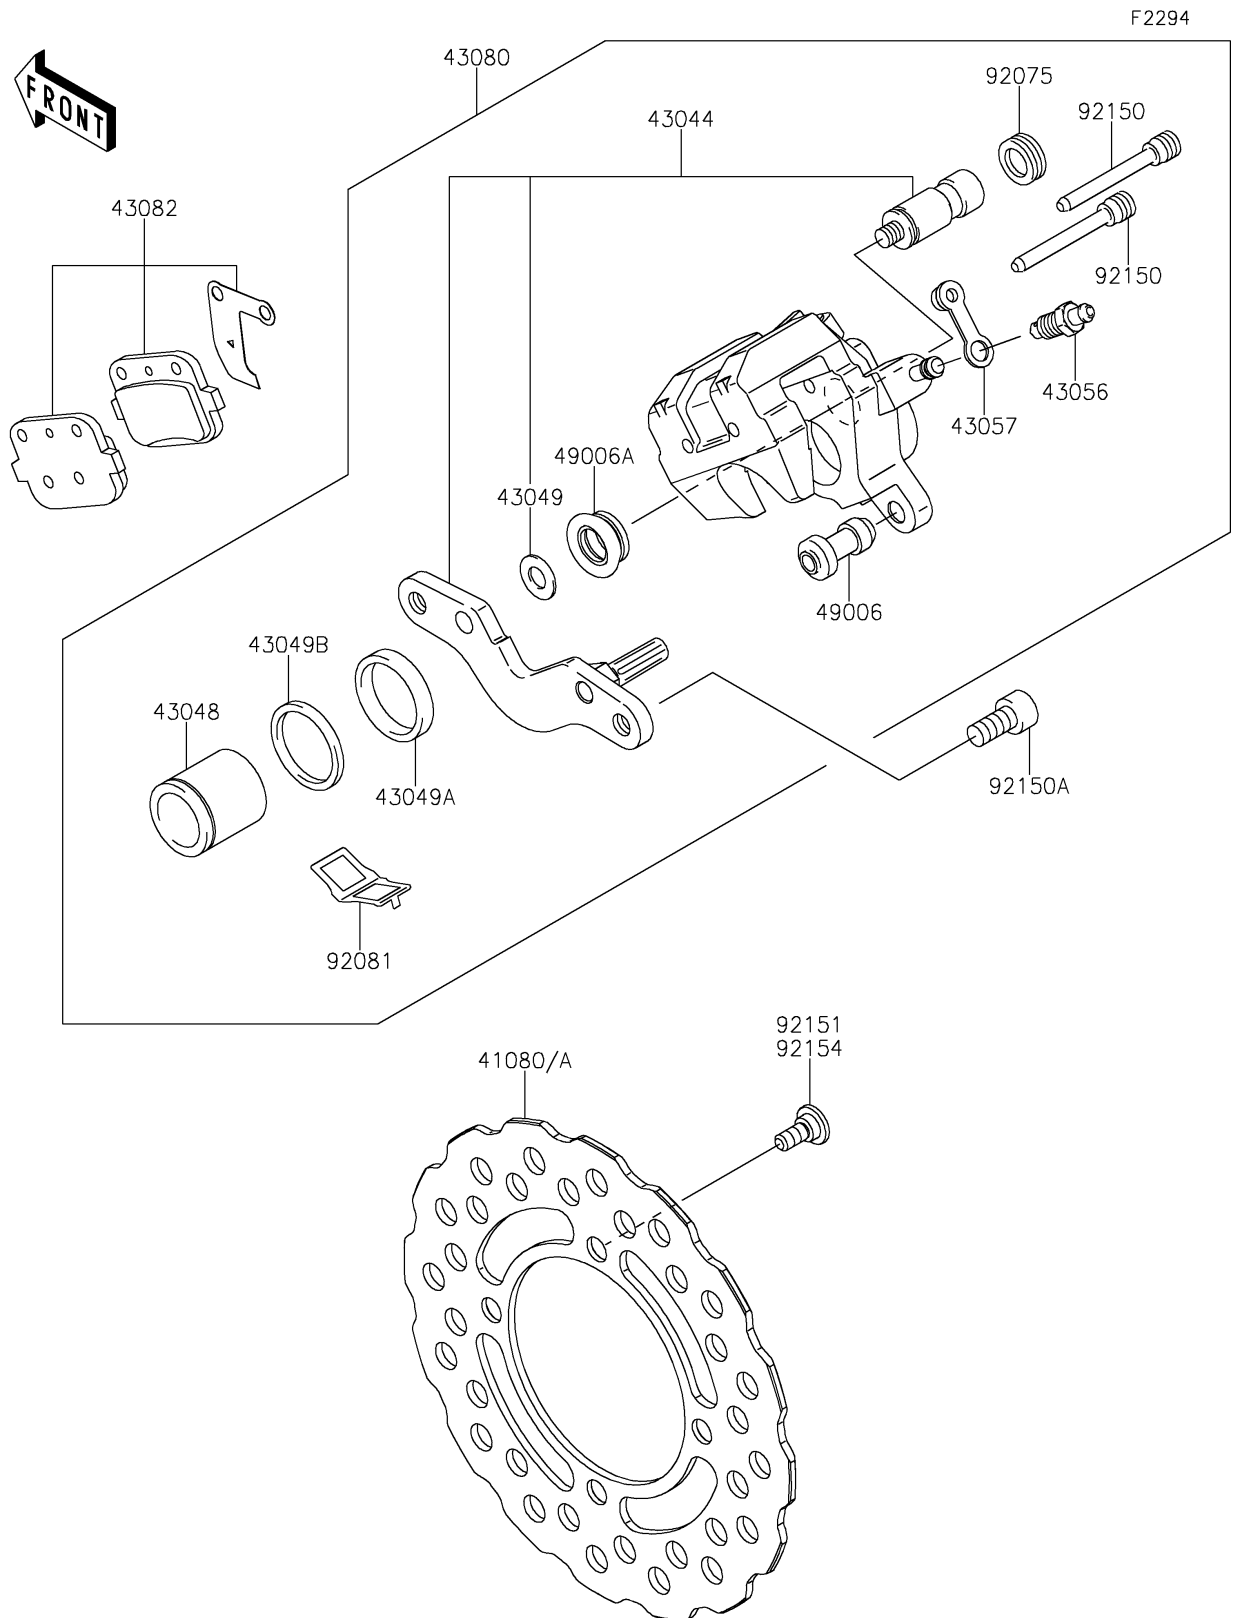

2026 KLX®140R L

PARTS DIAGRAM

Rear Brake