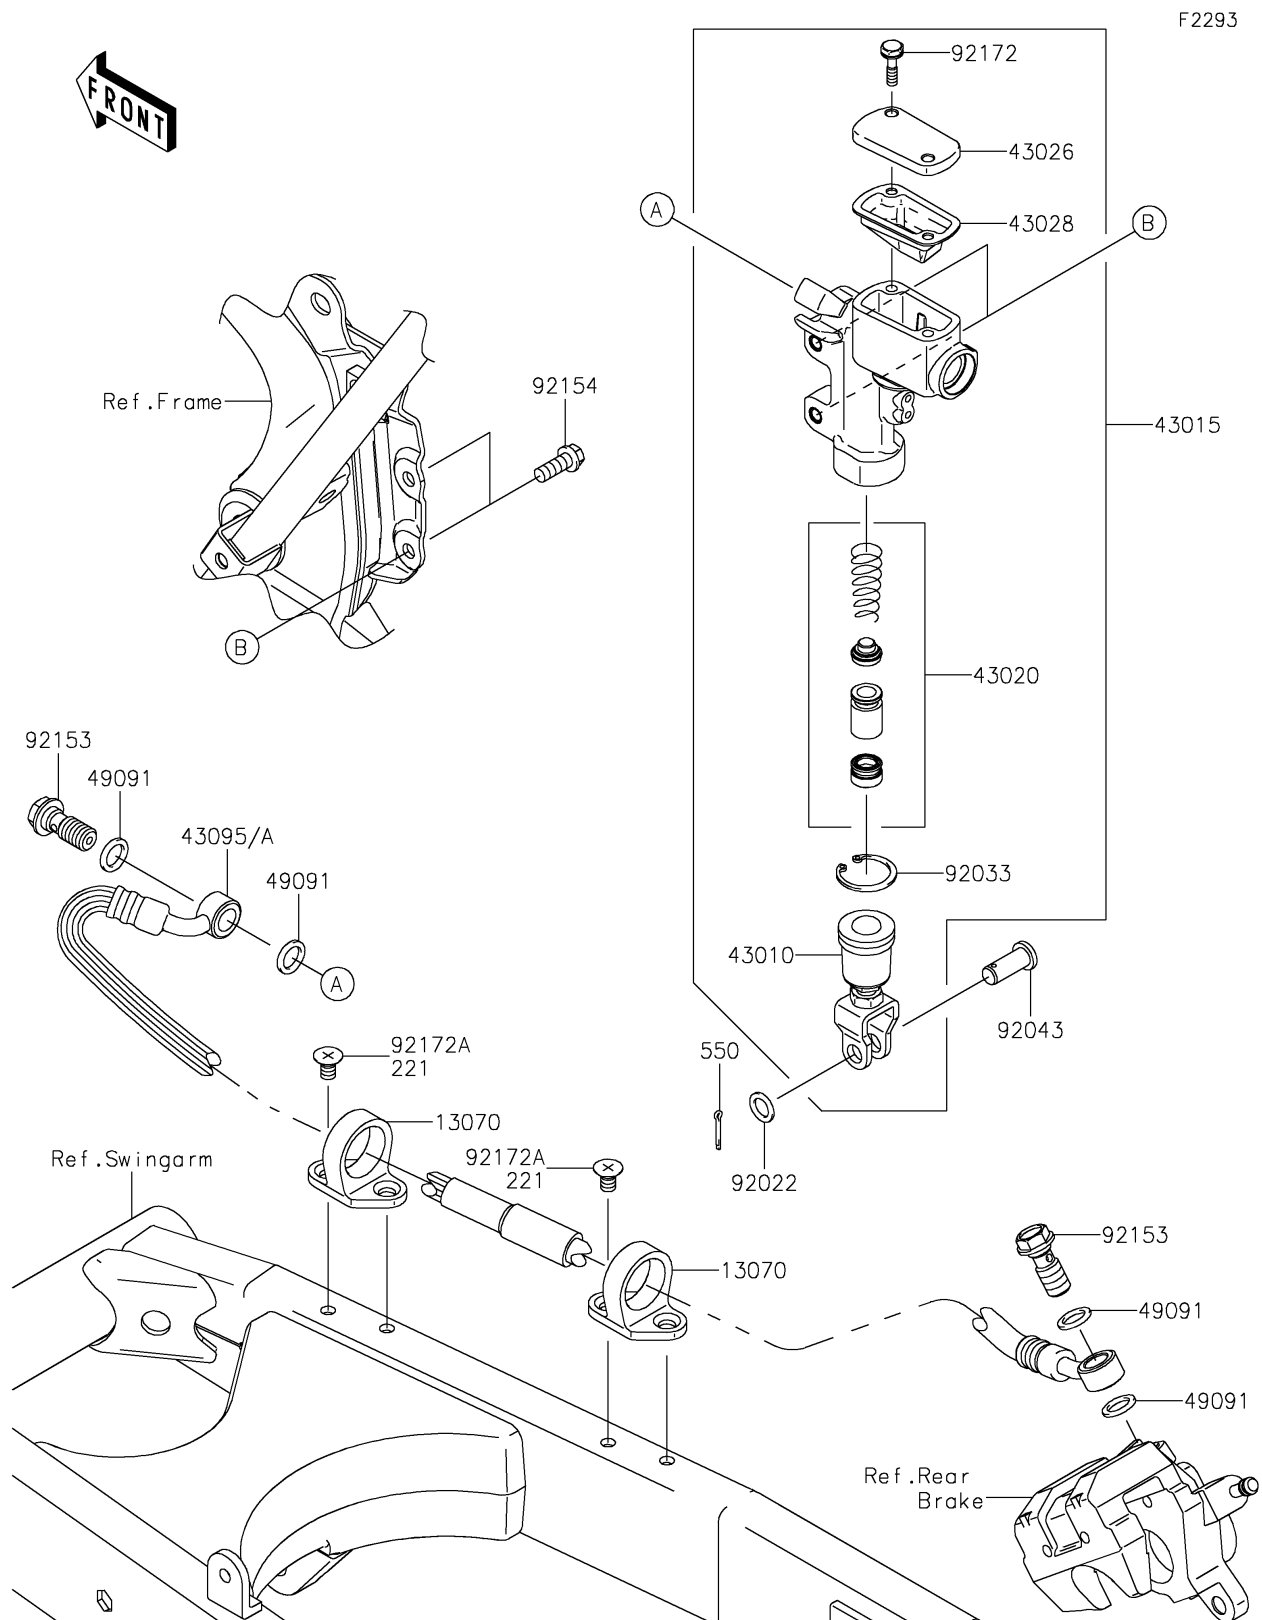

2026 KLX[®]140R L

PARTS DIAGRAM

Rear Master Cylinder

2026 KLX[®]140R L

PARTS LIST

Rear Master Cylinder

ITEM NAME	PART NUMBER	QUANTITY
GUIDE,HOSE (Ref # 13070)	13070-1144	2
ROD-ASSY-BRAKE (Ref # 43010)	43010-0006	1
CYLINDER-ASSY-MASTER,RR (Ref # 43015)	43015-0099	1
PISTON-COMP-BRAKE (Ref # 43020)	43020-1094	1
CAP-BRAKE (Ref # 43026)	43026-0008	1
DIAPHRAGM (Ref # 43028)	43028-1092	1
HOSE-BRAKE,RR (Ref # 43095)	43095-1933	1
WASHER-SEAL,10.1X14.5X1.5 (Ref # 49091)	49091-0001	4
WASHER,8.5X13X1 (Ref # 92022)	92022-1028	1
RING-SNAP,20.9X24.6X1.2 (Ref # 92033)	92033-0079	1
PIN (Ref # 92043)	92043-0004	1
BOLT,OIL,L=23 (Ref # 92153)	92153-0029	2
BOLT,FLANGED,6X16 (Ref # 92154)	92154-0460	2
SCREW (Ref # 92172)	92172-0286	2
SCREW,6X10 (Ref # 92172A)	92172-1503	4
PIN-COTTER,2.0X15 (Ref # 550)	550AA2015	1