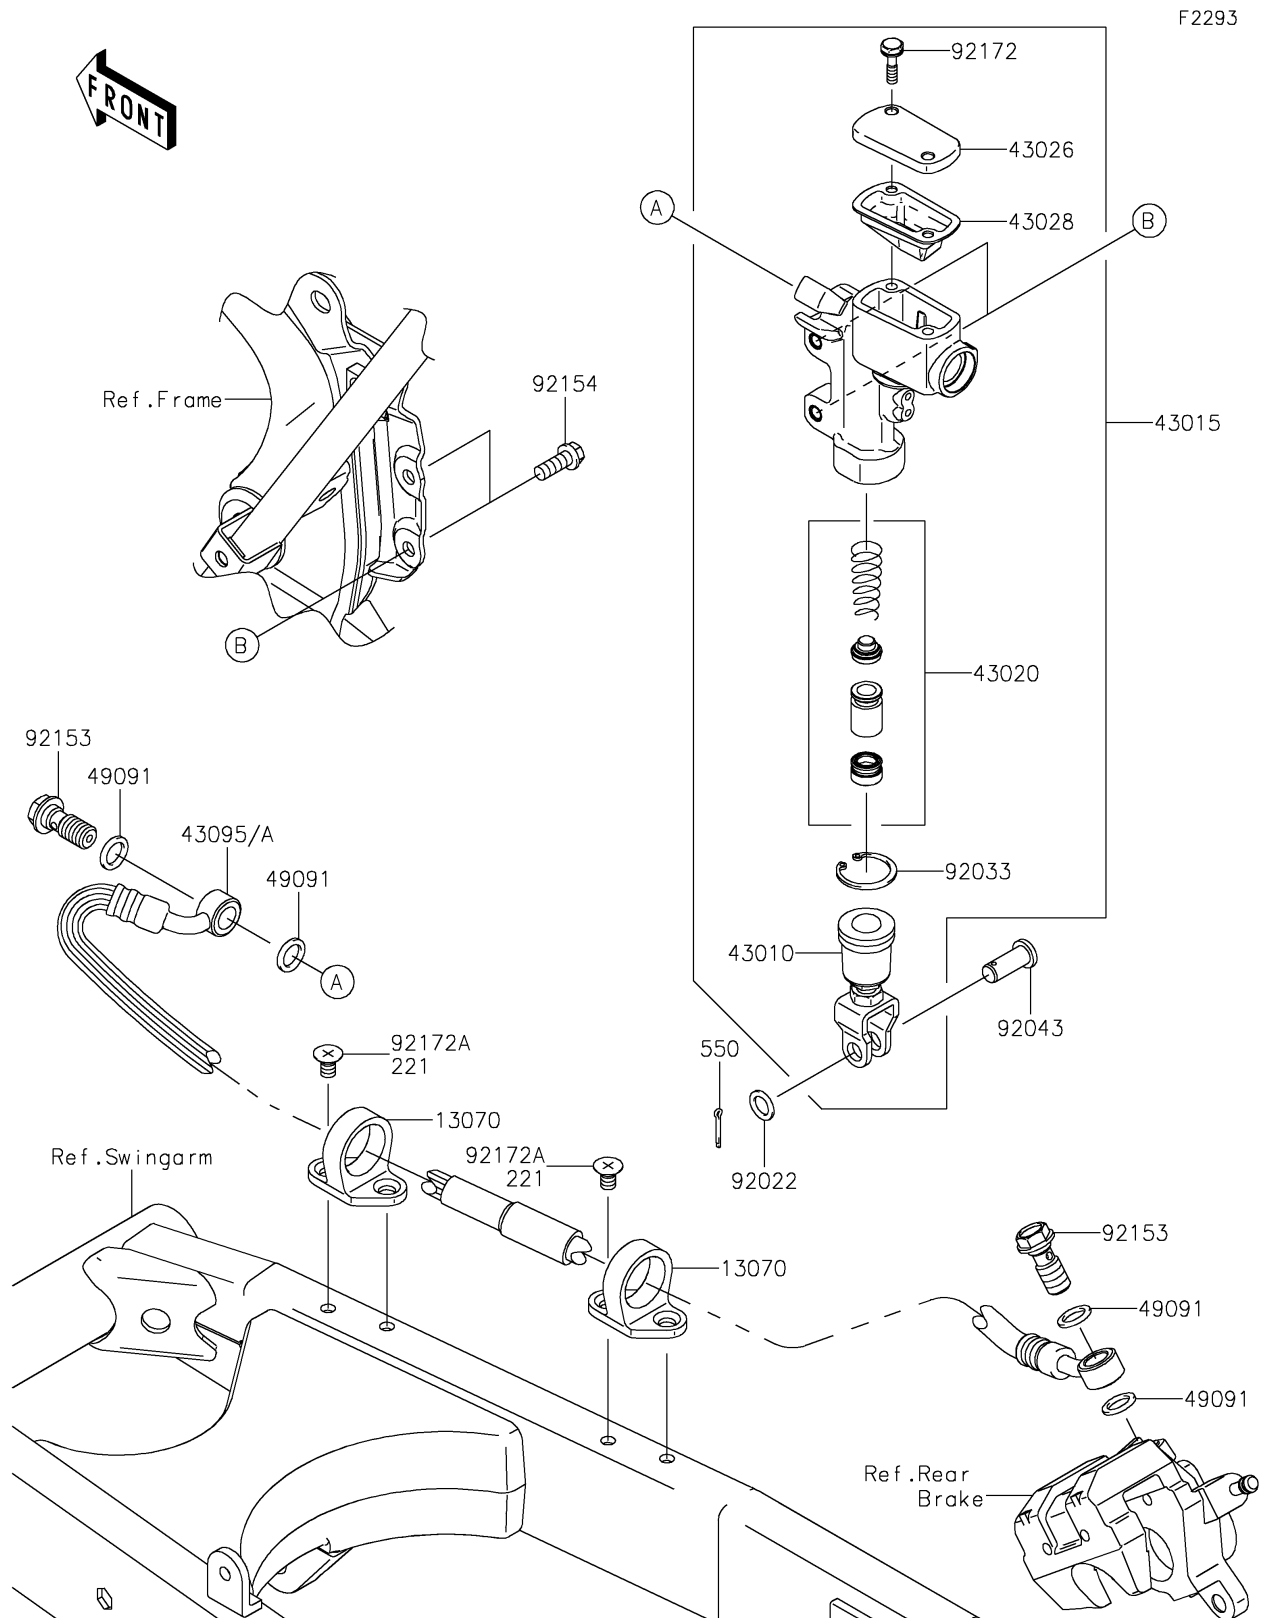

2024 KLX[®]140R L

PARTS DIAGRAM

Rear Master Cylinder

2024 KLX[®]140R L

PARTS LIST

Rear Master Cylinder

ITEM NAME	PART NUMBER	QUANTITY
GUIDE,HOSE (Ref # 13070)	13070-1144	2
ROD-ASSY-BRAKE (Ref # 43010)	43010-0006	1
CYLINDER-ASSY-MASTER,RR (Ref # 43015)	43015-0099	1
PISTON-COMP-BRAKE (Ref # 43020)	43020-1094	1
CAP-BRAKE (Ref # 43026)	43026-0008	1
DIAPHRAGM (Ref # 43028)	43028-1092	1
HOSE-BRAKE,RR (Ref # 43095)	43095-1933	1
HOSE-BRAKE,RR (Ref # 43095A)	43095-2201	1
WASHER-SEAL,10.1X14.5X1.5 (Ref # 49091)	49091-0001	4
WASHER,8.5X13X1 (Ref # 92022)	92022-1028	1
RING-SNAP,20.9X24.6X1.2 (Ref # 92033)	92033-0079	1
PIN (Ref # 92043)	92043-0004	1
BOLT,OIL,L=23 (Ref # 92153)	92153-0029	2
BOLT,FLANGED,6X16 (Ref # 92154)	92154-0460	2
SCREW (Ref # 92172)	92172-0286	2
SCREW,6X10 (Ref # 92172A)	92172-1503	4
SCREW-CSK-CROS,6X10 (Ref # 221)	221AA0610	4
PIN-COTTER,2.0X15 (Ref # 550)	550AA2015	1