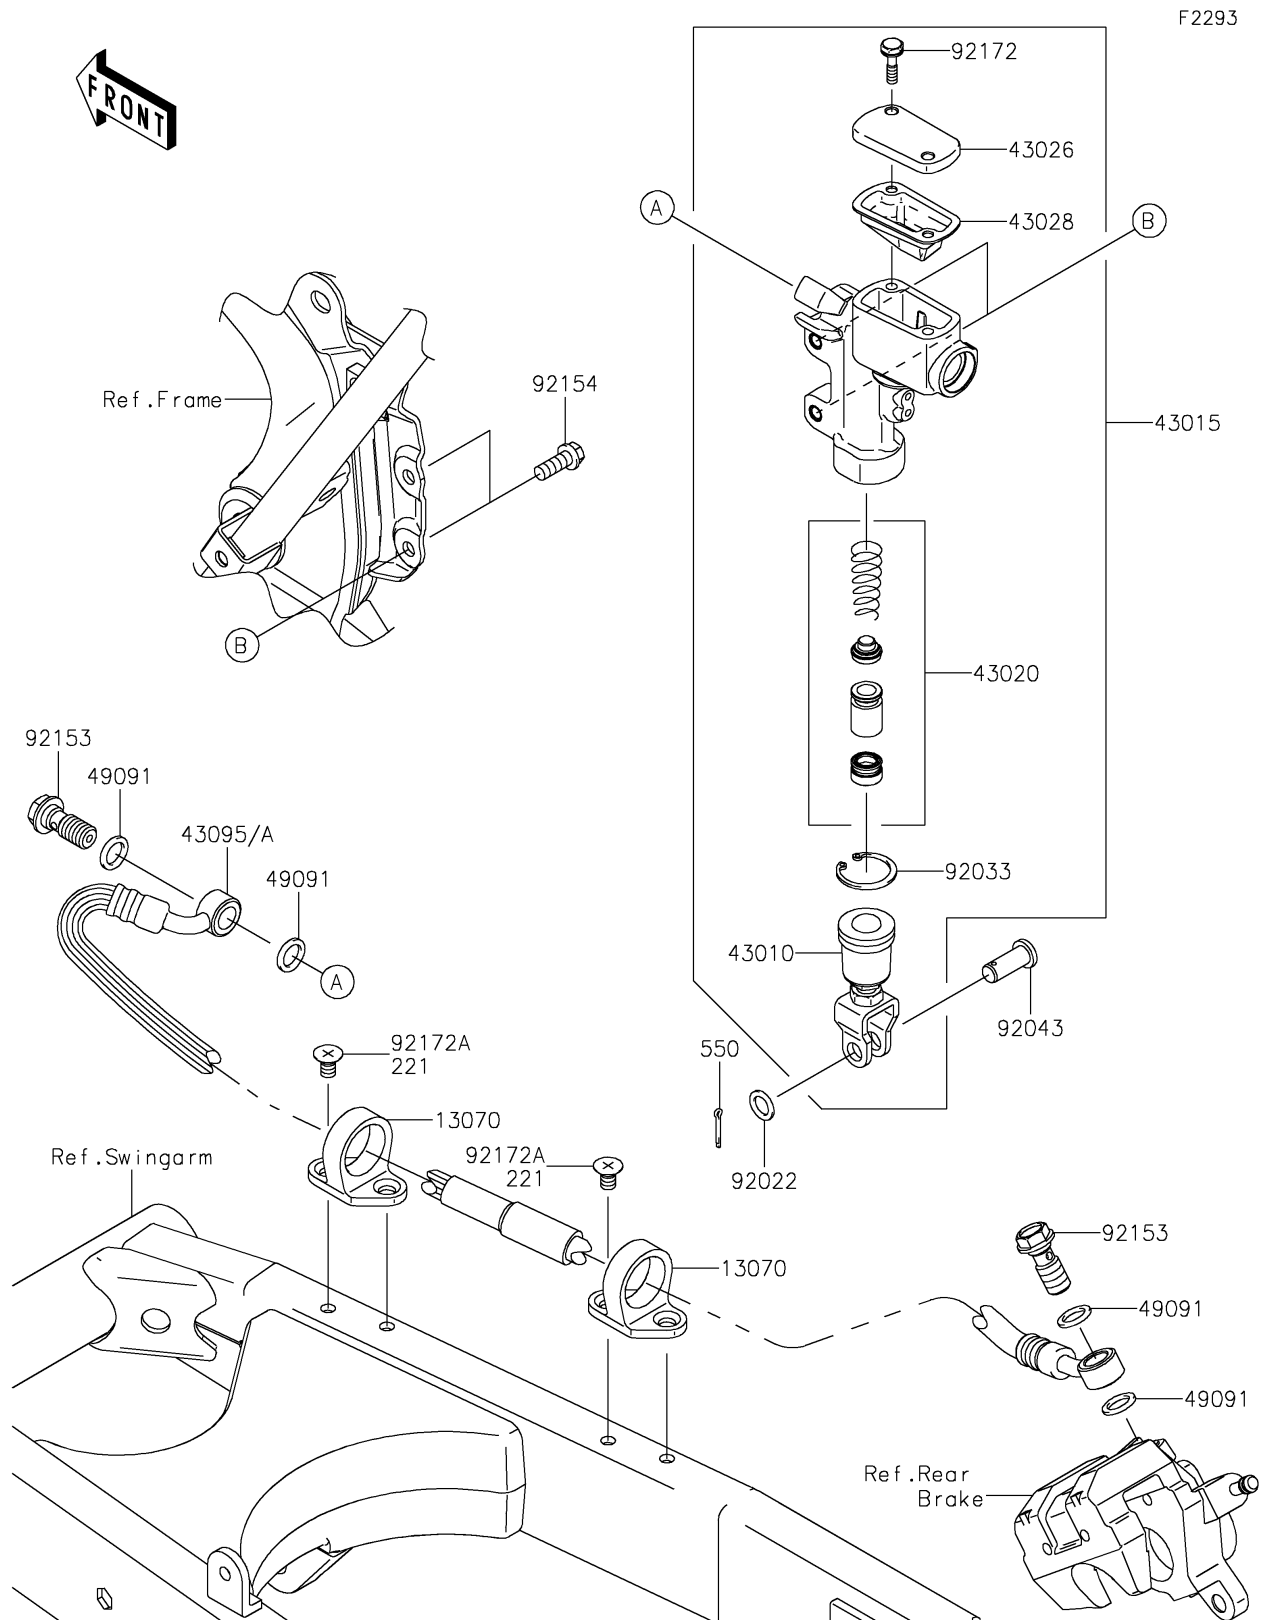

2025 KLX[®]140R L

PARTS DIAGRAM

Rear Master Cylinder

2025 KLX[®]140R L

PARTS LIST

Rear Master Cylinder

ITEM NAME	PART NUMBER	QUANTITY
GUIDE,HOSE (Ref # 13070)	13070-1144	2
ROD-ASSY-BRAKE (Ref # 43010)	43010-0006	1
CYLINDER-ASSY-MASTER,RR (Ref # 43015)	43015-0099	1
PISTON-COMP-BRAKE (Ref # 43020)	43020-1094	1
CAP-BRAKE (Ref # 43026)	43026-0008	1
DIAPHRAGM (Ref # 43028)	43028-1092	1
HOSE-BRAKE,RR (Ref # 43095)	43095-1933	1
WASHER-SEAL,10.1X14.5X1.5 (Ref # 49091)	49091-0001	4
WASHER,8.5X13X1 (Ref # 92022)	92022-1028	1
RING-SNAP,20.9X24.6X1.2 (Ref # 92033)	92033-0079	1
PIN (Ref # 92043)	92043-0004	1
BOLT,OIL,L=23 (Ref # 92153)	92153-0029	2
BOLT,FLANGED,6X16 (Ref # 92154)	92154-0460	2
SCREW (Ref # 92172)	92172-0286	2
SCREW,6X10 (Ref # 92172A)	92172-1503	4
PIN-COTTER,2.0X15 (Ref # 550)	550AA2015	1