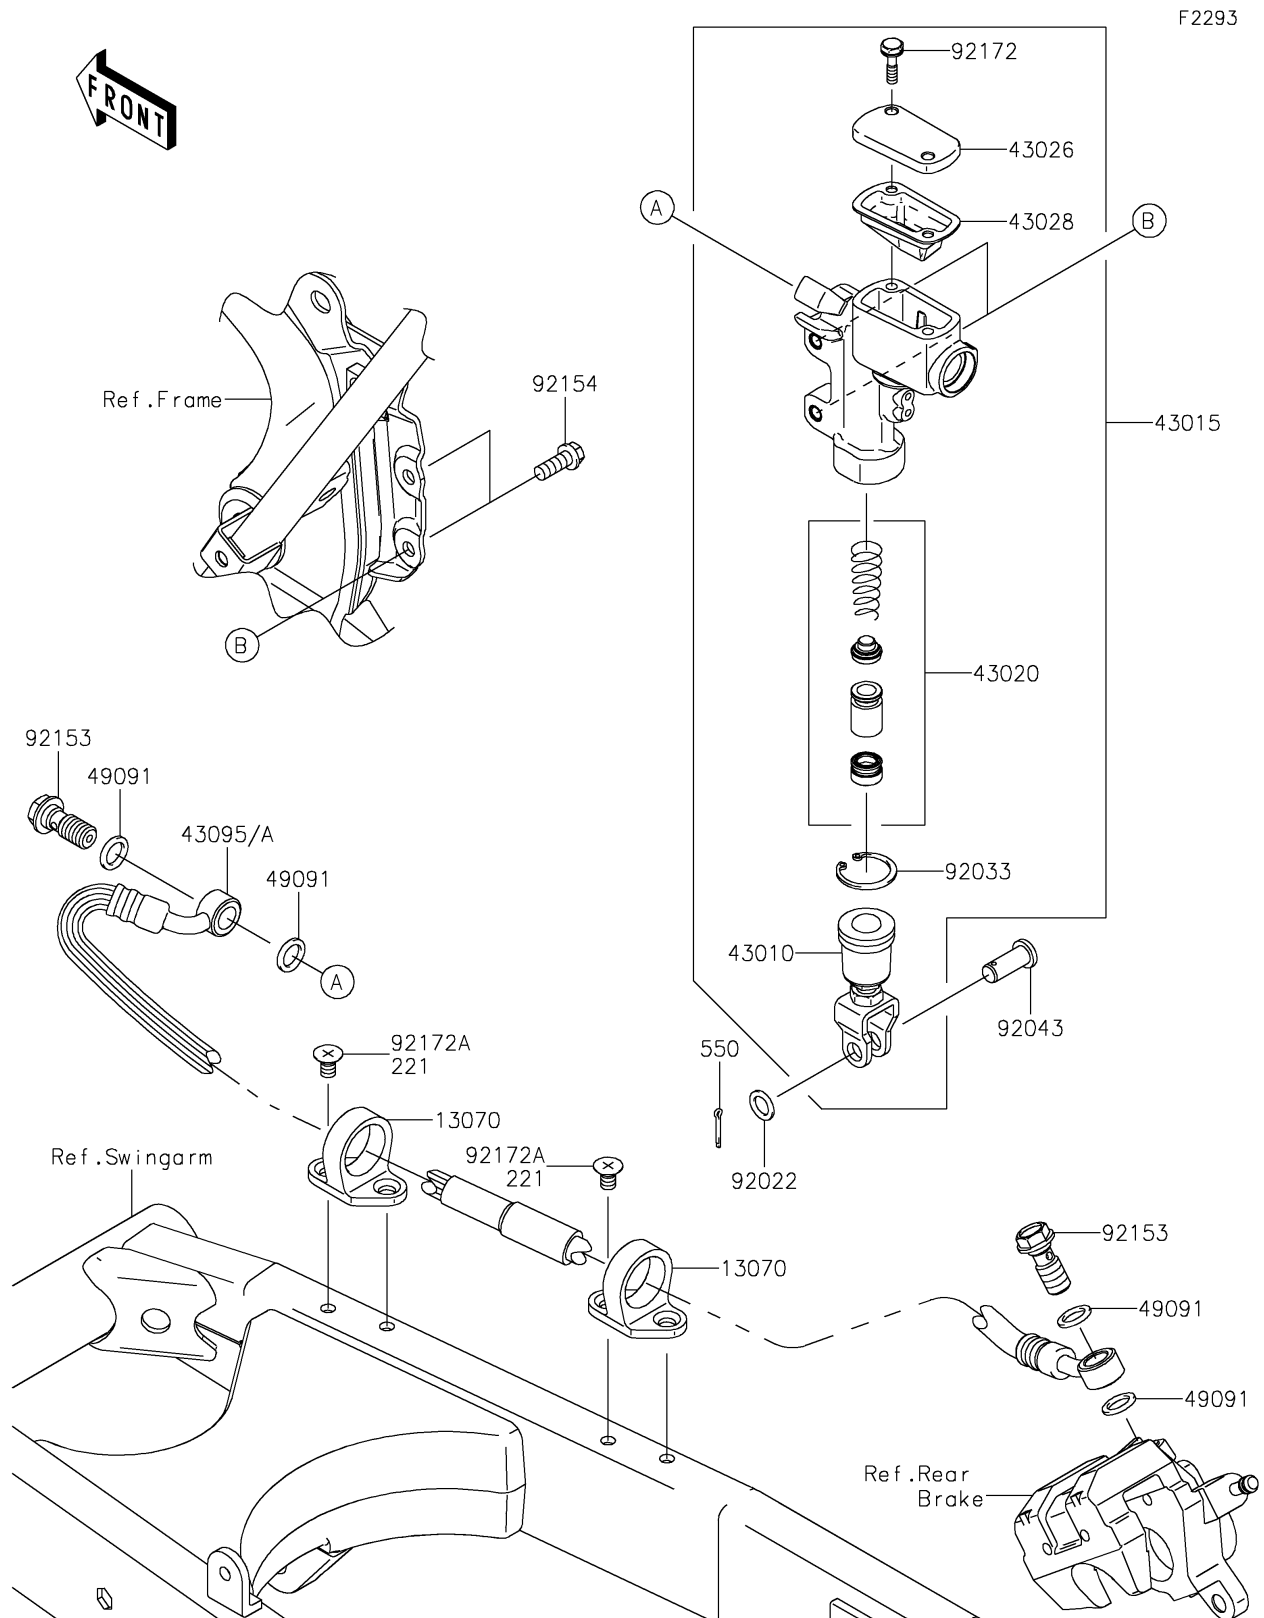

2024 KLX[®]140R L

PARTS DIAGRAM

Rear Master Cylinder

2024 KLX[®]140R L

PARTS LIST

Rear Master Cylinder

ITEM NAME

PART NUMBER

QUANTITY
