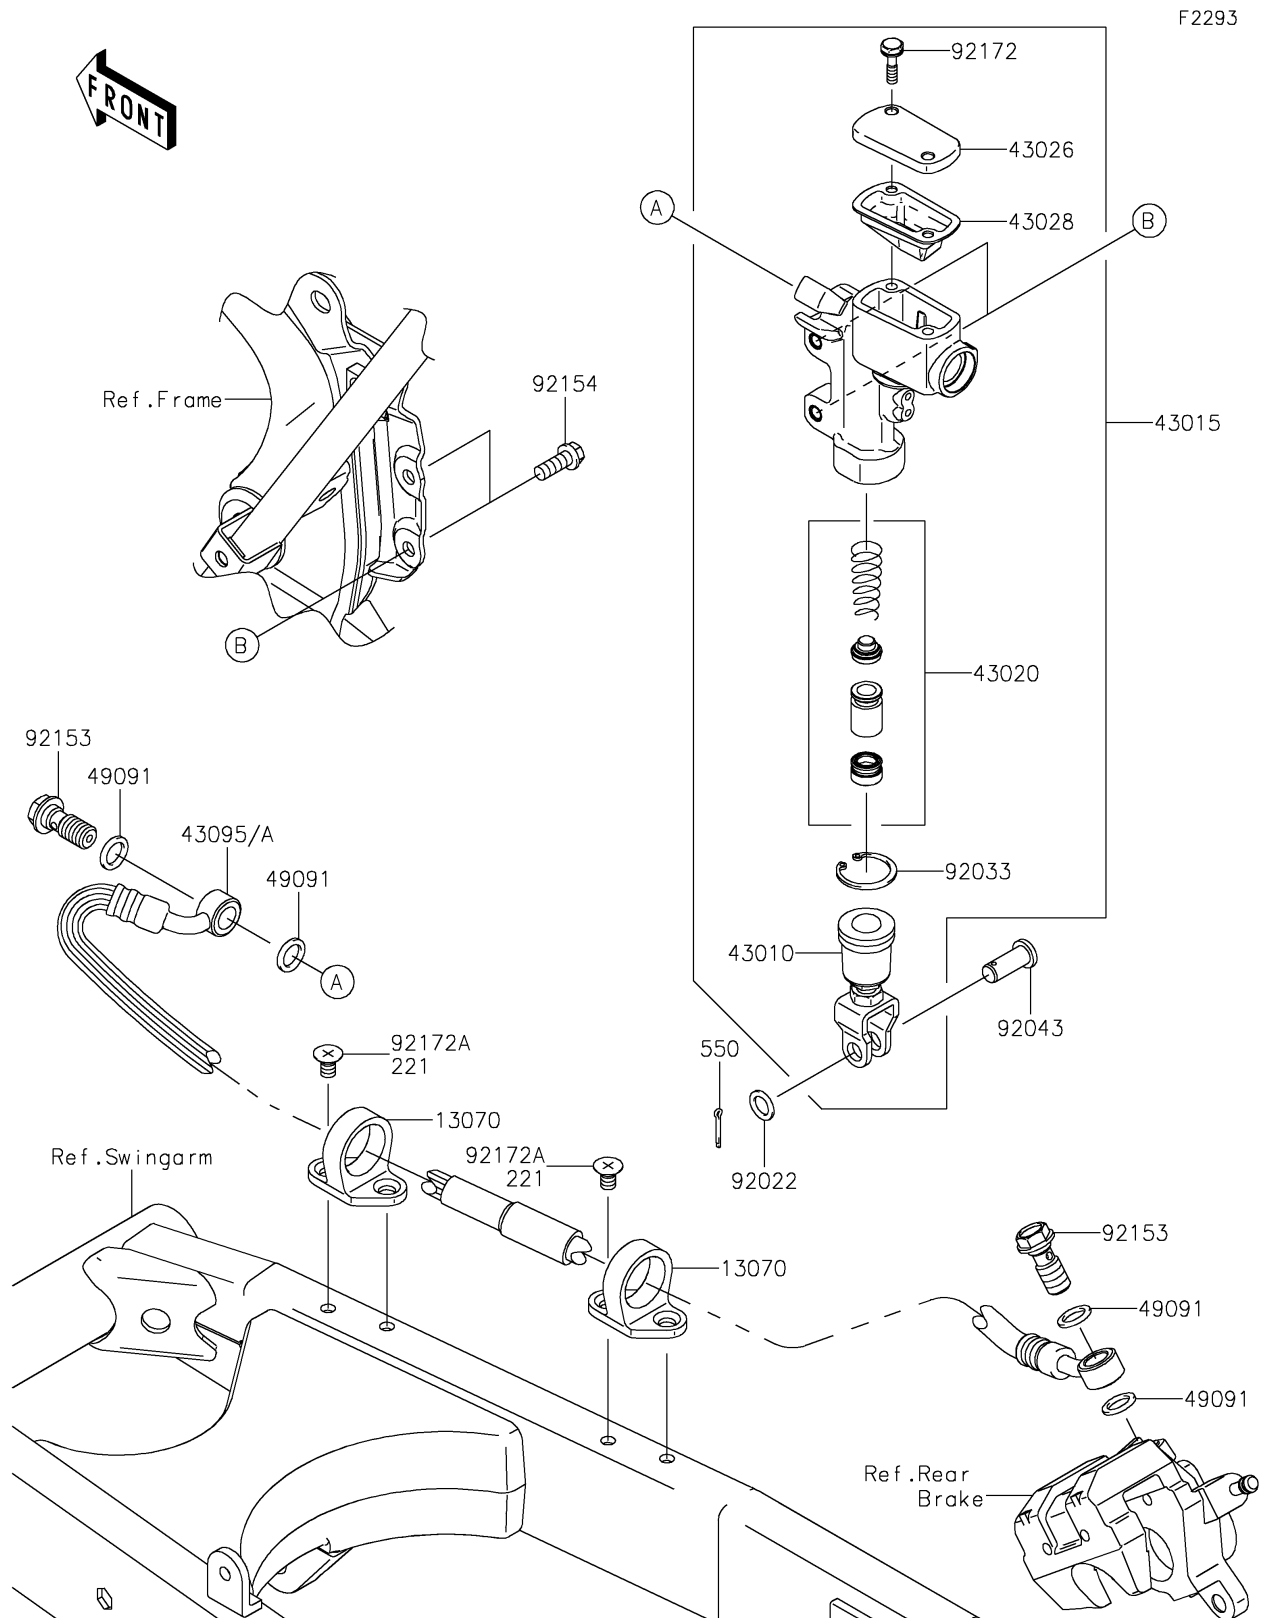

2023 KLX[®]140R L

PARTS DIAGRAM

Rear Master Cylinder

2023 KLX[®]140R L

PARTS LIST

Rear Master Cylinder

ITEM NAME

PART NUMBER

QUANTITY
