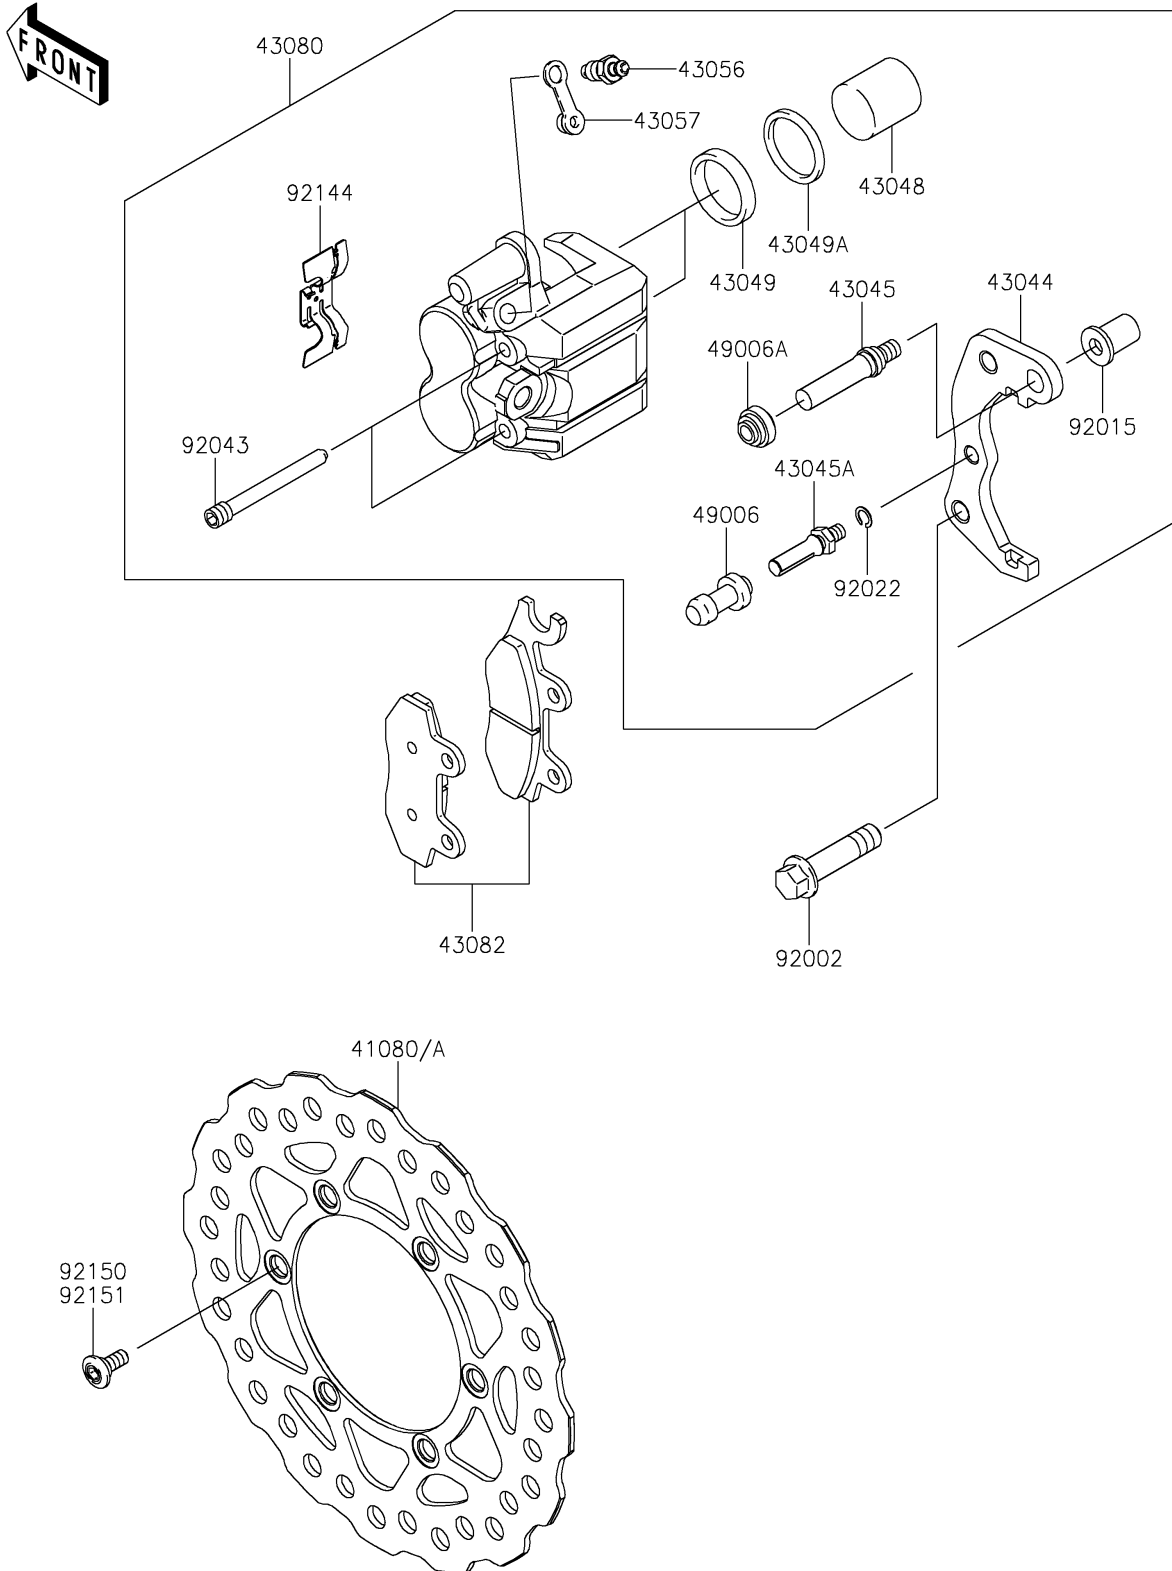

2024 KLX[®]140R L

PARTS DIAGRAM

Front Brake

F2292

2024 KLX[®]140R L

PARTS LIST

Front Brake

ITEM NAME

PART NUMBER

QUANTITY
