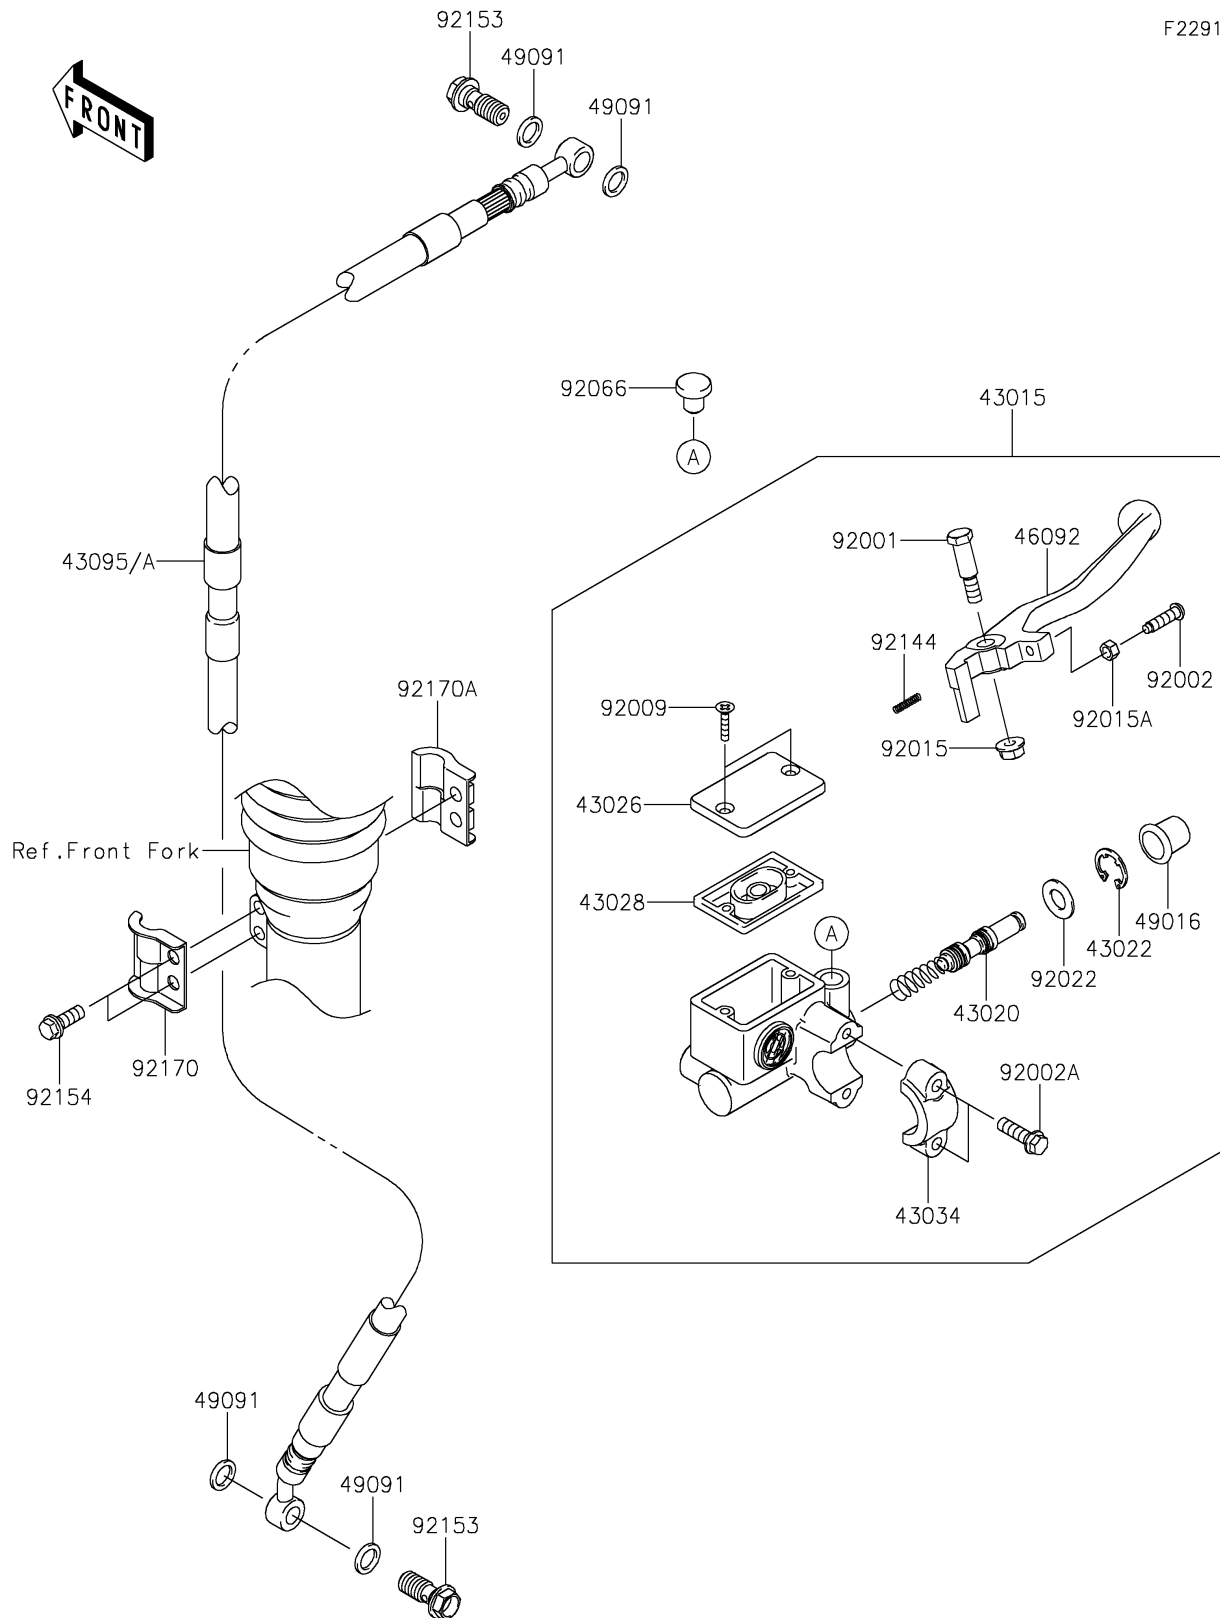

2024 KLX[®]140R L

PARTS DIAGRAM

Front Master Cylinder

F2291

2024 KLX[®]140R L

PARTS LIST

Front Master Cylinder

ITEM NAME	PART NUMBER	QUANTITY
CYLINDER-ASSY-MASTER,FR (Ref # 43015)	43015-0106	1
PISTON-COMP-BRAKE (Ref # 43020)	43020-1065	1
STOPPER-BRAKE,PISTON (Ref # 43022)	43022-1010	1
CAP-BRAKE (Ref # 43026)	43026-1074	1
DIAPHRAGM (Ref # 43028)	43028-1061	1
HOLDER-BRAKE,MASTER CYLINDER (Ref # 43034)	43034-1016	1
HOSE-BRAKE,FR (Ref # 43095)	43095-1932	1
HOSE-BRAKE,FR (Ref # 43095A)	43095-2198	1
LEVER-GRIP,FRONT BRAKE (Ref # 46092)	46092-1175	1
COVER-SEAL,MASTER CYLINDER (Ref # 49016)	49016-1044	1
WASHER-SEAL,10.1X14.5X1.5 (Ref # 49091)	49091-0001	4
BOLT,FRONT BRAKE LEVER (Ref # 92001)	92001-1728	1
BOLT,ADJUST (Ref # 92002)	92002-1893	1
BOLT (Ref # 92002A)	92002-1894	2
SCREW,4MM (Ref # 92009)	92009-1458	2
NUT,FLANGED,6MM,BLACK (Ref # 92015)	92015-1233	1
NUT,ADJUST (Ref # 92015A)	92015-1642	1
WASHER (Ref # 92022)	92022-1814	1
PLUG (Ref # 92066)	92066-1348	1
SPRING,RETURN (Ref # 92144)	92144-1103	1
BOLT,OIL,L=23 (Ref # 92153)	92153-0029	2
BOLT,FLANGED,6X16 (Ref # 92154)	92154-0460	2
CLAMP,BRAKE HOSE,OUTSIDE (Ref # 92170)	92170-1231	1
CLAMP,BRAKE HOSE,INSIDE (Ref # 92170A)	92170-1232	1