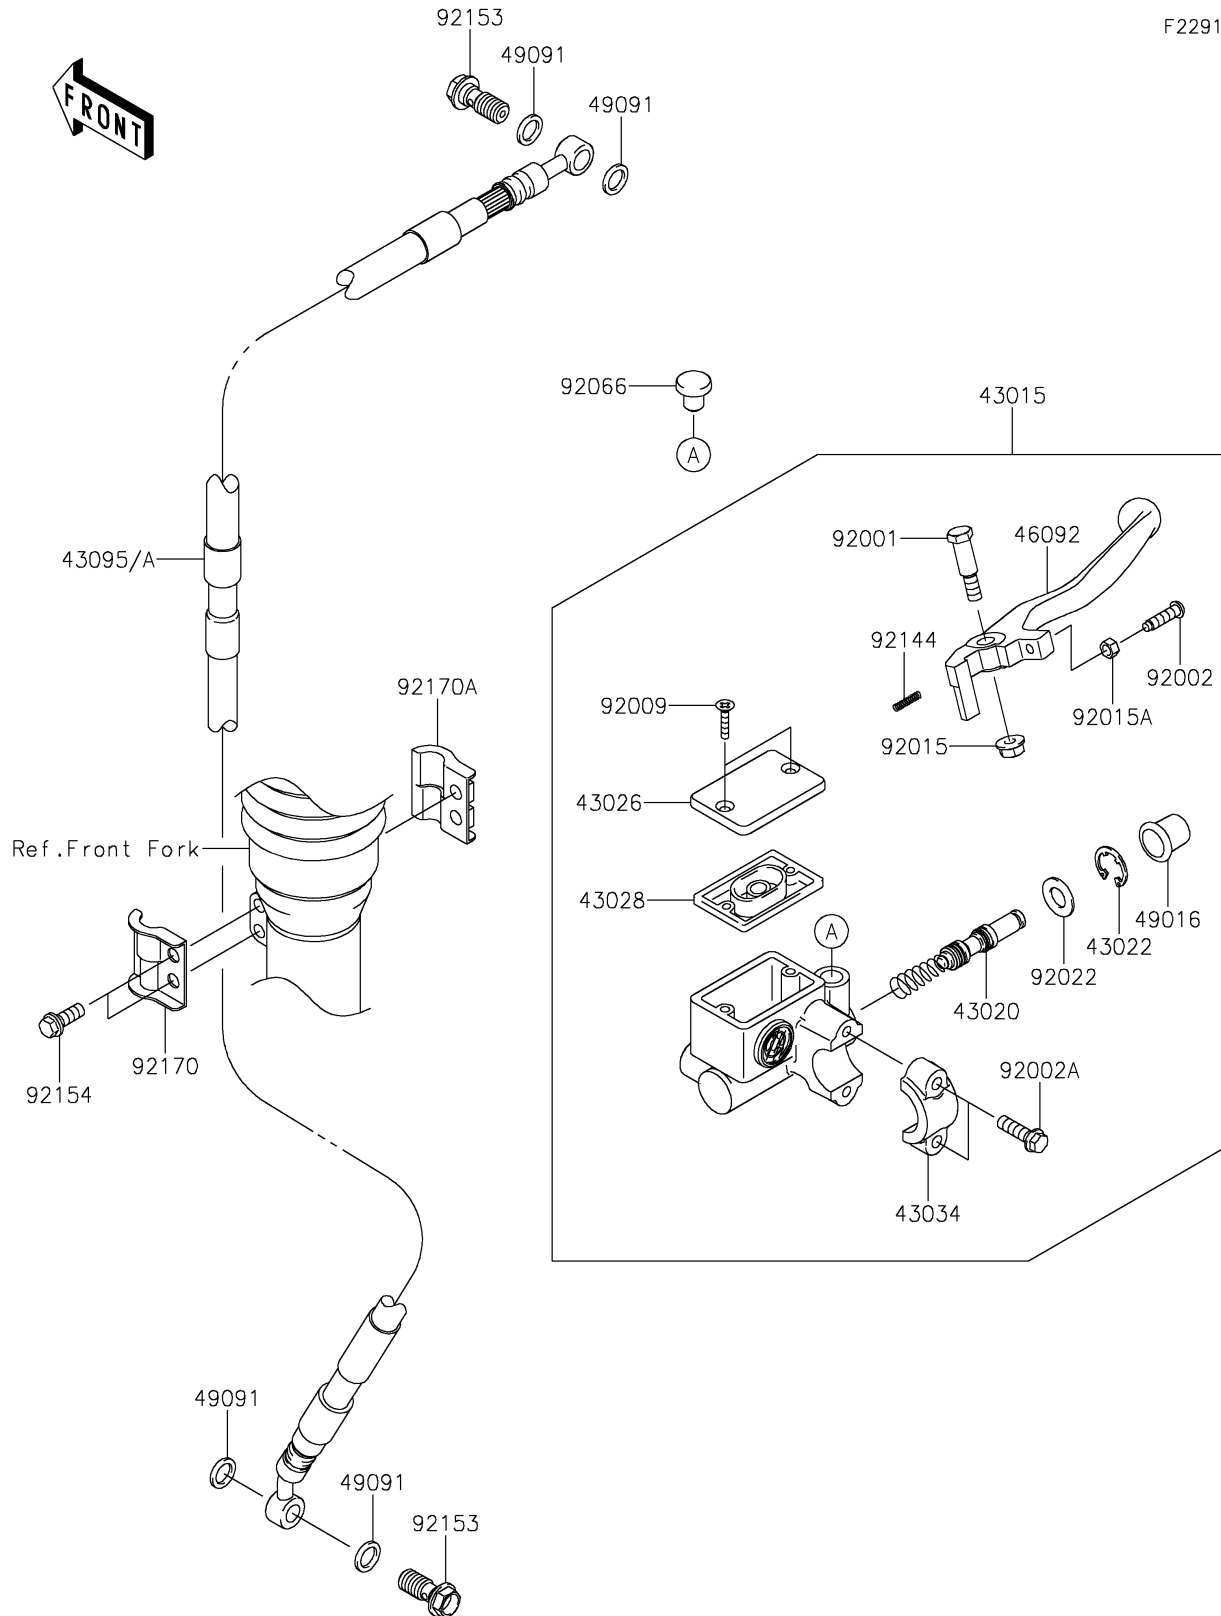

2023 KLX[®]140R L

PARTS DIAGRAM

Front Master Cylinder

F2291

2023 KLX[®]140R L

PARTS LIST

Front Master Cylinder

ITEM NAME	PART NUMBER	QUANTITY
CYLINDER-ASSY-MASTER,FR (Ref # 43015)	43015-0106	1
PISTON-COMP-BRAKE (Ref # 43020)	43020-1065	1
STOPPER-BRAKE,PISTON (Ref # 43022)	43022-1010	1
CAP-BRAKE (Ref # 43026)	43026-1074	1
DIAPHRAGM (Ref # 43028)	43028-1061	1
HOLDER-BRAKE,MASTER CYLINDER (Ref # 43034)	43034-1016	1
HOSE-BRAKE,FR (Ref # 43095A)	43095-2198	1
LEVER-GRIP,FRONT BRAKE (Ref # 46092)	46092-1175	1
COVER-SEAL,MASTER CYLINDER (Ref # 49016)	49016-1044	1
WASHER-SEAL,10.1X14.5X1.5 (Ref # 49091)	49091-0001	4
BOLT,FRONT BRAKE LEVER (Ref # 92001)	92001-1728	1
BOLT,ADJUST (Ref # 92002)	92002-1893	1
BOLT (Ref # 92002A)	92002-1894	2
SCREW,4MM (Ref # 92009)	92009-1458	2
NUT,FLANGED,6MM,BLACK (Ref # 92015)	92015-1233	1
NUT,ADJUST (Ref # 92015A)	92015-1642	1
WASHER (Ref # 92022)	92022-1814	1
PLUG (Ref # 92066)	92066-1348	1
SPRING,RETURN (Ref # 92144)	92144-1103	1
BOLT,OIL,L=23 (Ref # 92153)	92153-0029	2
BOLT,FLANGED,6X16 (Ref # 92154)	92154-0460	2
CLAMP,BRAKE HOSE,OUTSIDE (Ref # 92170)	92170-1231	1
CLAMP,BRAKE HOSE,INSIDE (Ref # 92170A)	92170-1232	1