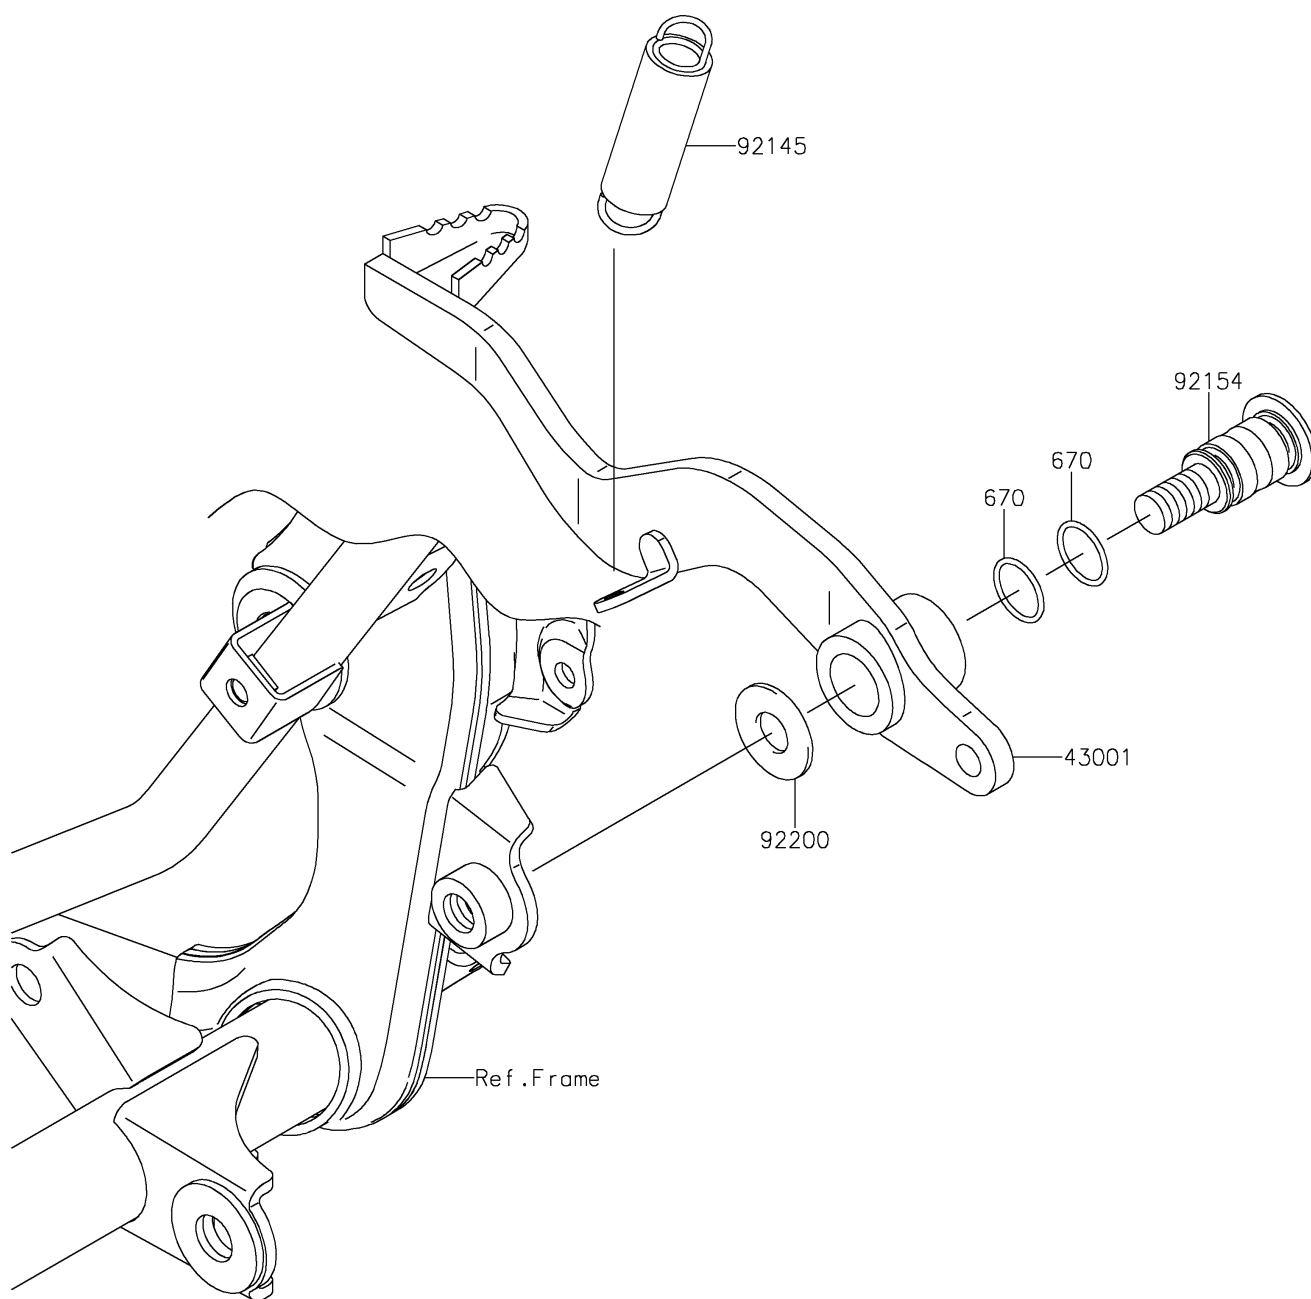

2024 KLX[®]140R L

PARTS DIAGRAM

Brake Pedal

Kawasaki

Let the Good Times Roll[®]

F2260

2024 KLX[®]140R L

PARTS LIST

Brake Pedal

Kawasaki

Let the Good Times Roll[®]

ITEM NAME

PART NUMBER

QUANTITY
