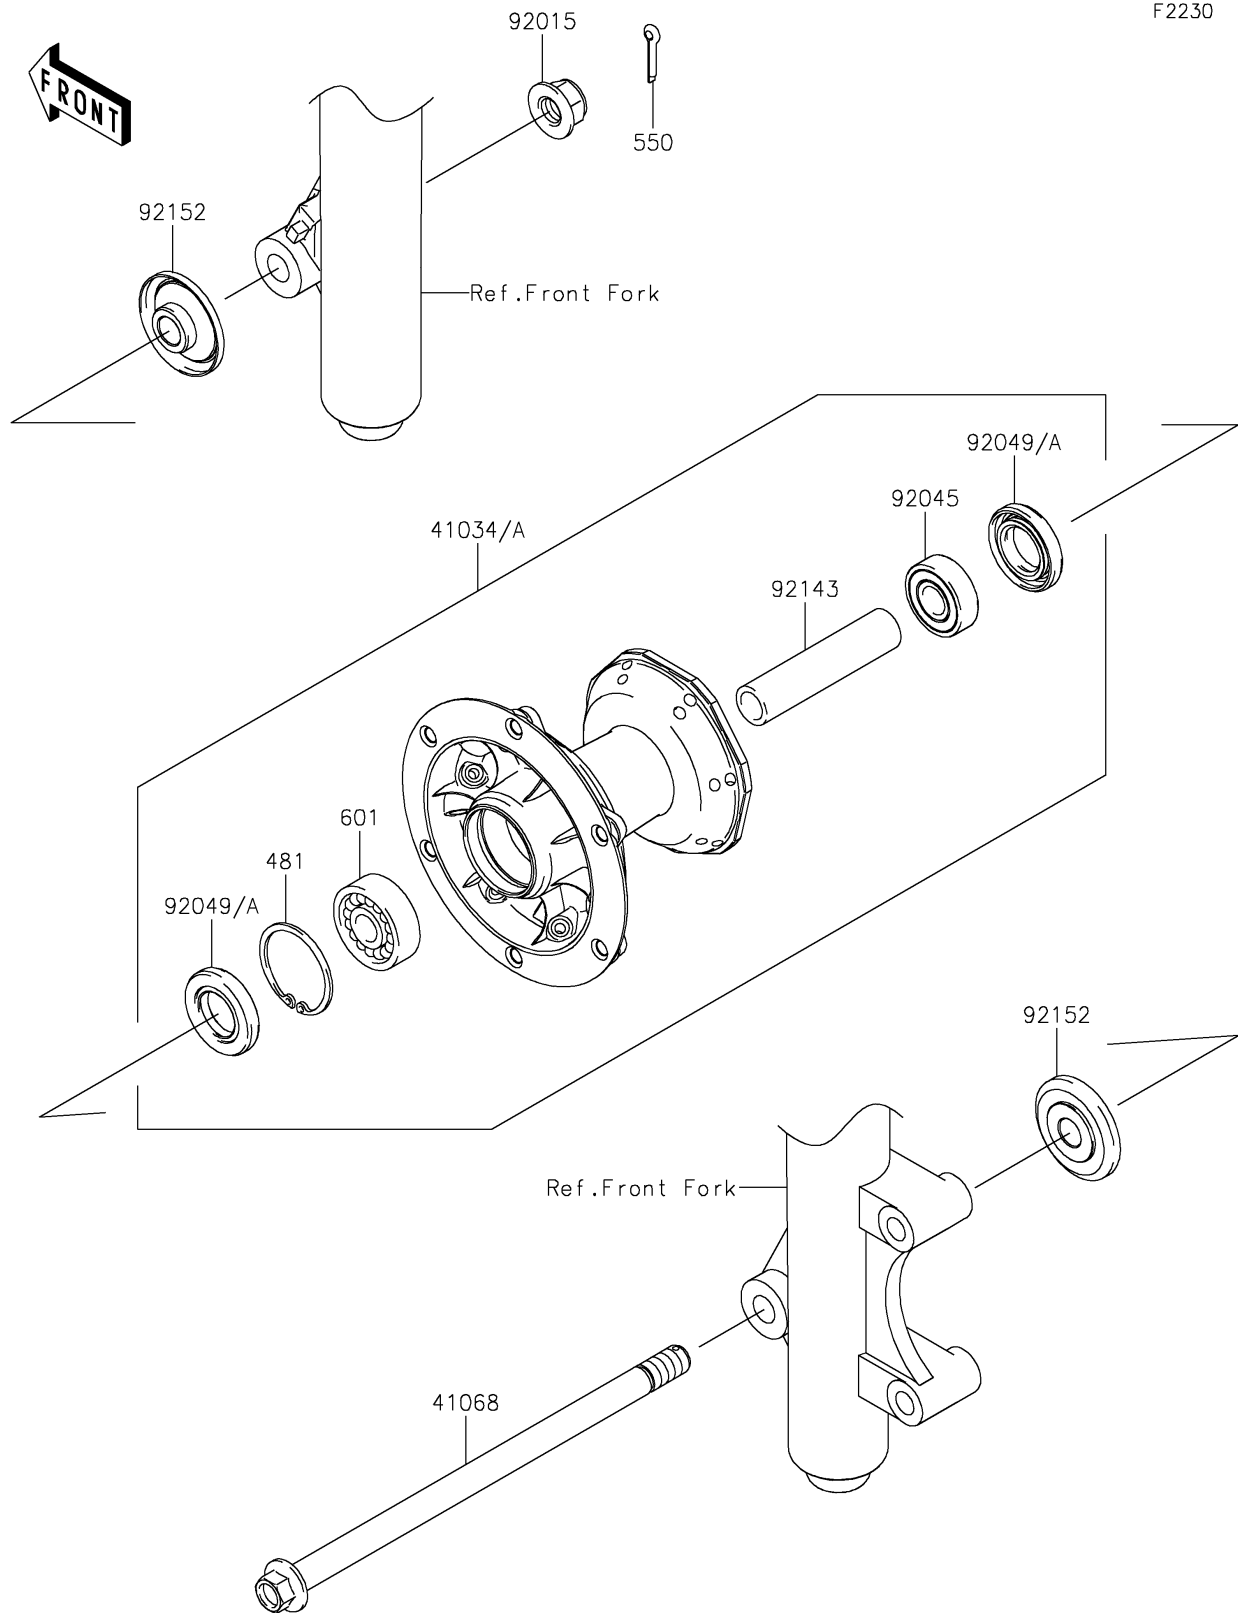

2024 KLX[®]140R L

PARTS DIAGRAM

Front Hub

F2230

2024 KLX[®]140R L

PARTS LIST

Front Hub

ITEM NAME

PART NUMBER

QUANTITY
