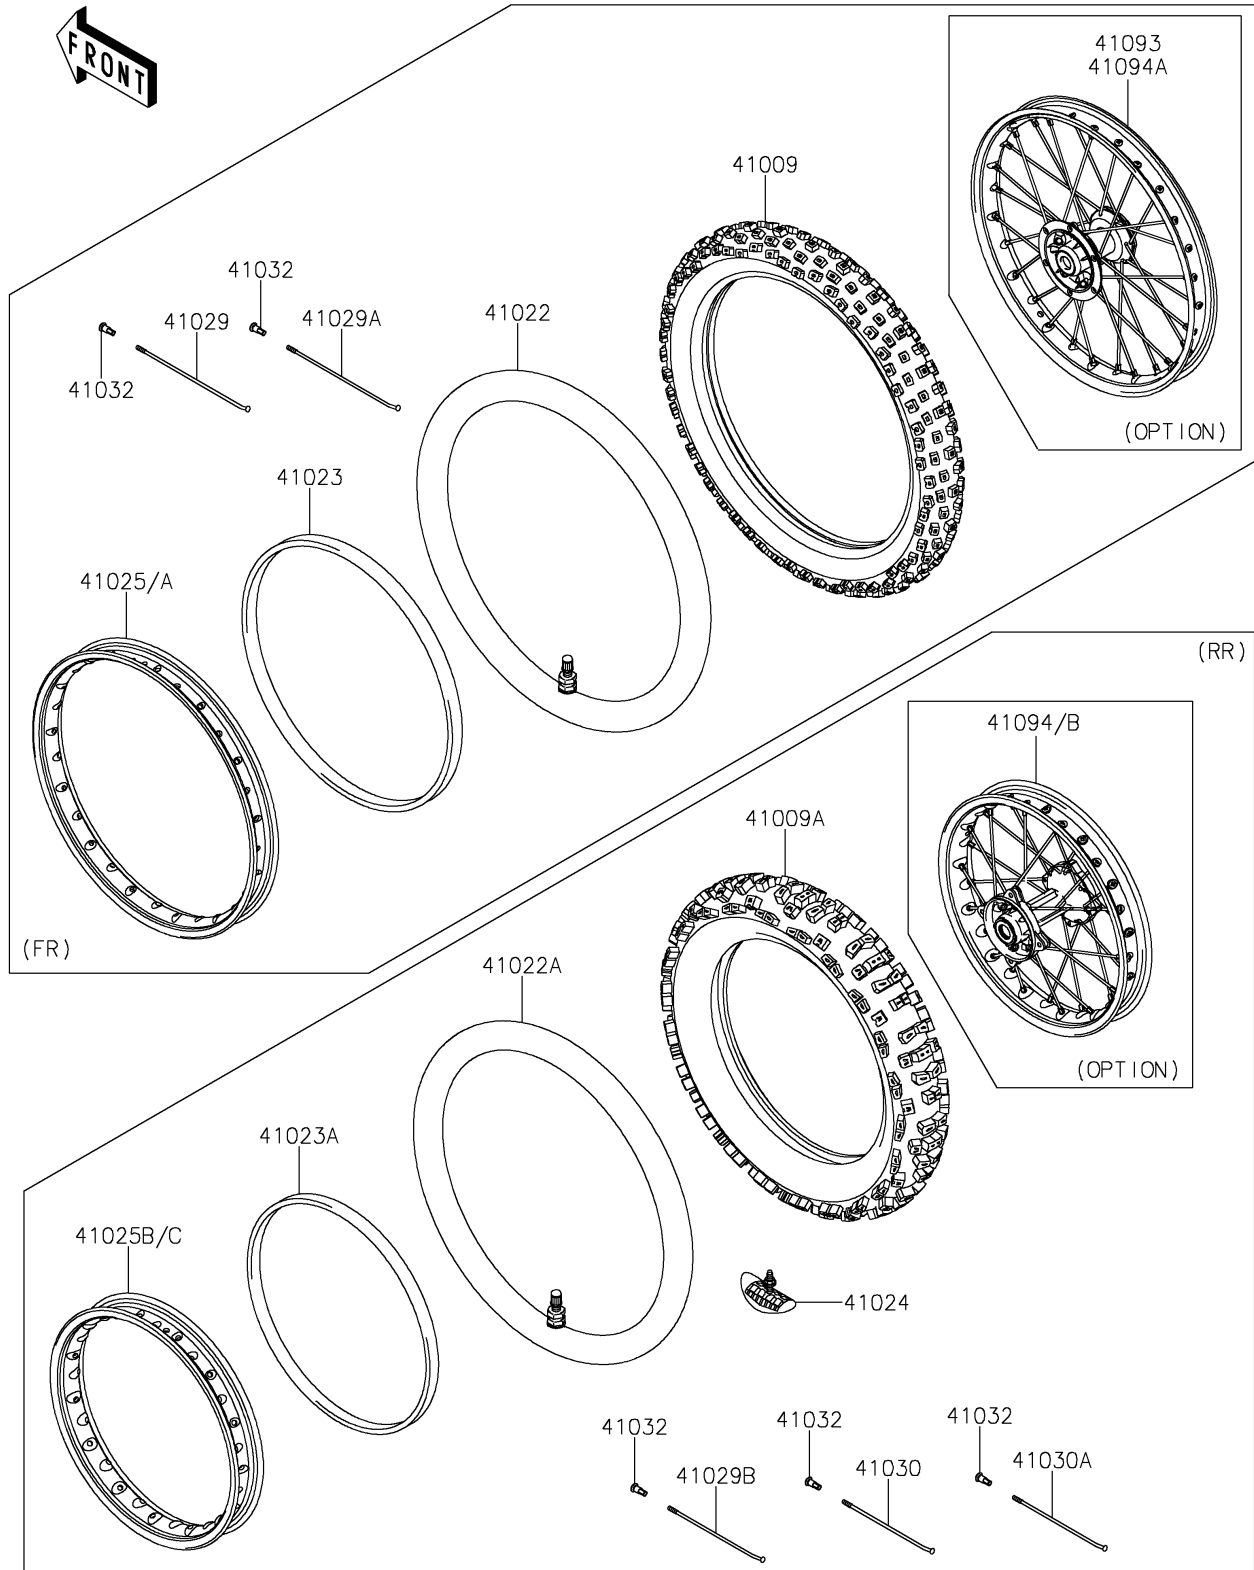

2024 KLX[®]140R L

PARTS DIAGRAM

Wheels/Tires

F2210

2024 KLX[®]140R L

PARTS LIST

Wheels/Tires

ITEM NAME	PART NUMBER	QUANTITY
-----------	-------------	----------
