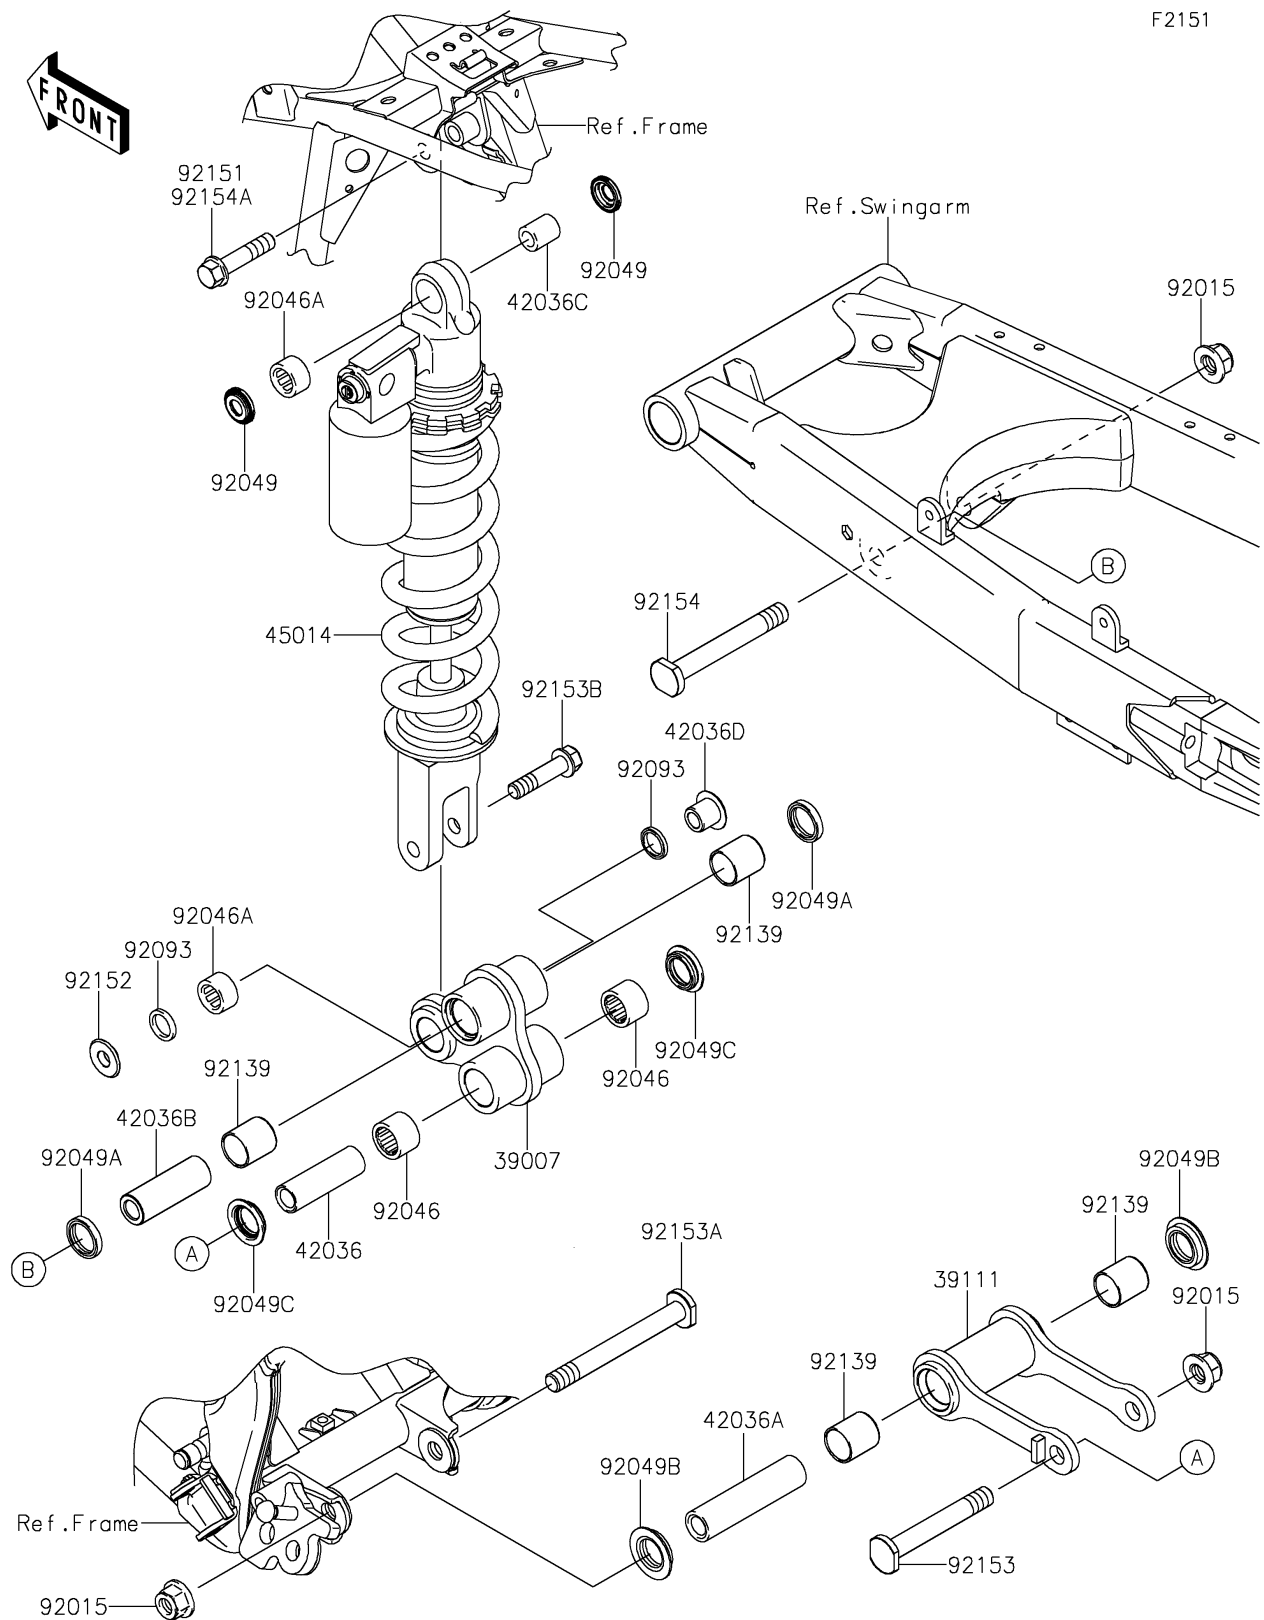

2024 KLX[®]140R L

PARTS DIAGRAM

Suspension/Shock Absorber

F2151

2024 KLX[®]140R L

PARTS LIST

Suspension/Shock Absorber

ITEM NAME

PART NUMBER

QUANTITY
