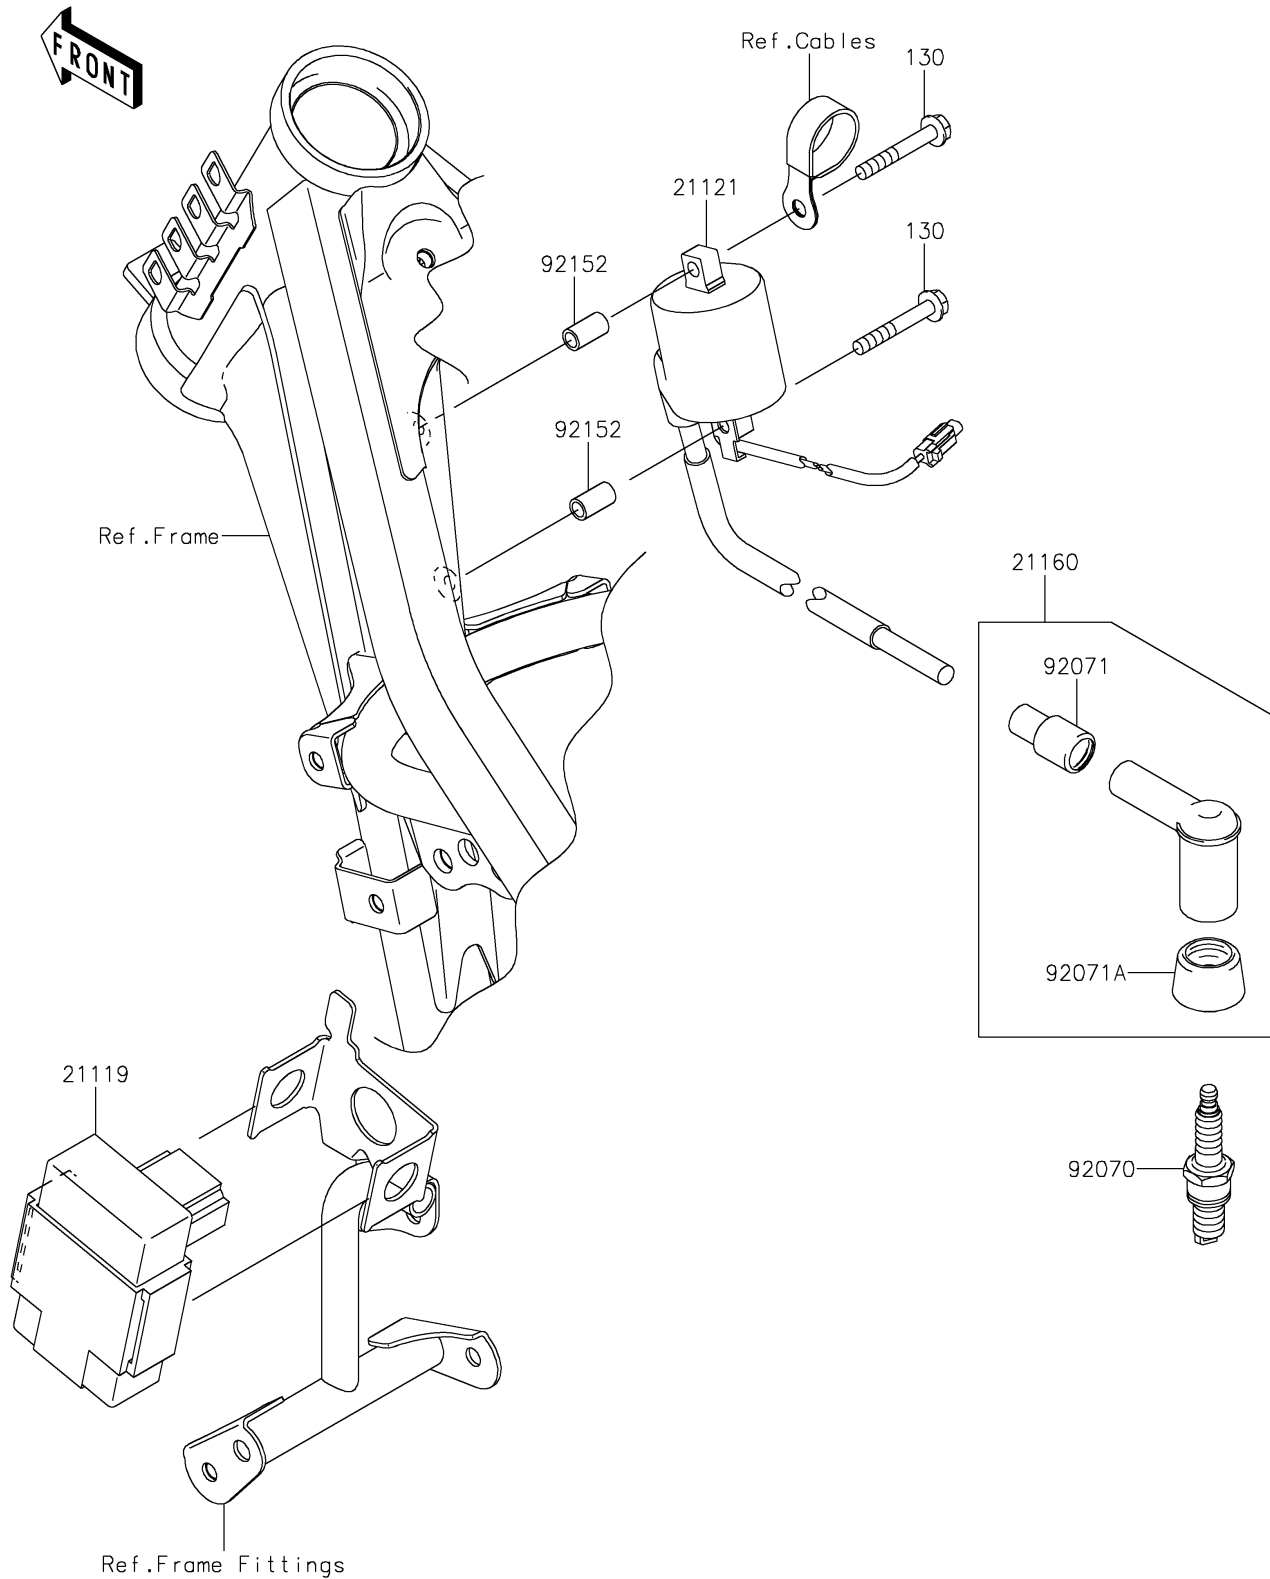

2024 KLX[®]140R L

PARTS DIAGRAM

Ignition System

E1830

2024 KLX[®]140R L

PARTS LIST

Ignition System

ITEM NAME

PART NUMBER

QUANTITY
